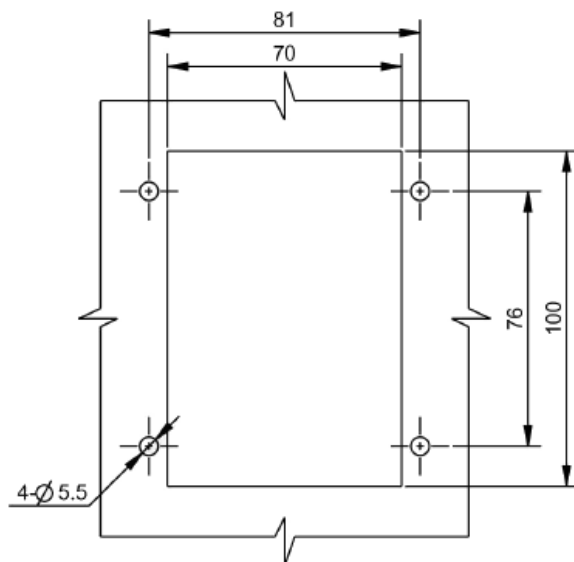

# NS4808 Stainless Steel Slam Handle - Medium

Code	Description	Size
NS4808	<ul style="list-style-type: none"> <li>Paddle handle stainless steel key locking.</li> <li>Perfect for tool boxes, trade canopies, and campers.</li> <li>Match key with NS718 pop locks and drop T handles NS858 range.</li> <li>Can be fitted with internal release knob NS4810</li> </ul>	Medium