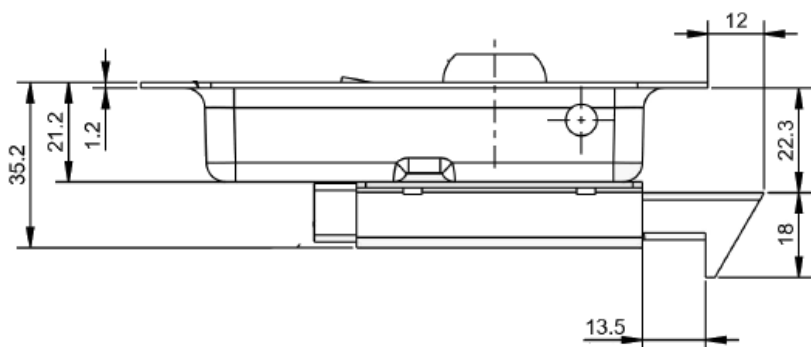

# NS4808 Stainless Steel Slam Handle - Medium

Code	Description	Size
NS4808	<ul style="list-style-type: none"> <li>Paddle handle stainless steel key locking.</li> <li>Perfect for tool boxes, trade canopies, and campers.</li> <li>Match key with NS718 pop locks and drop T handles NS858 range.</li> <li>Can be fitted with internal release knob NS4810</li> </ul>	Medium