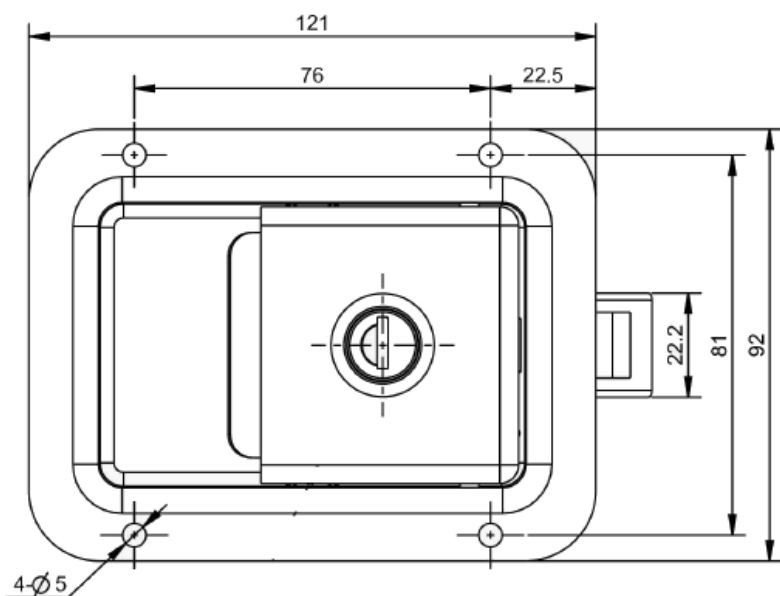

# NS4808 Stainless Steel Slam Handle - Medium

Code	Description	Size
NS4808	<ul style="list-style-type: none"> <li>Paddle handle stainless steel key locking.</li> <li>Perfect for tool boxes, trade canopies, and campers.</li> <li>Match key with NS718 pop locks and drop T handles NS858 range.</li> <li>Can be fitted with internal release knob NS4810</li> </ul>	Medium