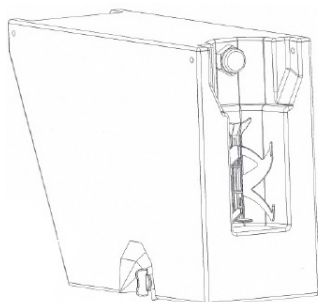

Water Tanks

BHWT15LRJ

UB15
L 350mm
W 255mm
H 320mm

UB23
L 400mm
W 205mm
H 400mm

BHWT23LRJ

UB30SL
L 600/440mm
W 205mm
H 400mm

BHWT30LRJ

UB60FT
L 535mm
W 405mm
H 390mm

BHWT60LRJ

Code	Description
BHWT15LRJ	15 litre water tank with soap dispenser.
BHWT23LRJ	23 litre water tank with soap dispenser.
BHWT30LRJ	30 litre water tank with soap dispenser.
BHWT60LRJ	60 litre water tank with soap dispenser.