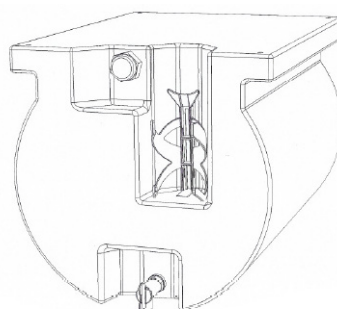

Water Tanks

BHWT15LRJ

UB15
L 350mm
W 255mm
H 320mm

UB23
L 400mm
W 205mm
H 400mm

BHWT23LRJ

UB30SL
L 600/440mm
W 205mm
H 400mm

BHWT30LRJ

UB60FT
L 535mm
W 405mm
H 390mm

BHWT60LRJ

Code	Description
BHWT15LRJ	15 litre water tank with soap dispenser.
BHWT23LRJ	23 litre water tank with soap dispenser.
BHWT30LRJ	30 litre water tank with soap dispenser.
BHWT60LRJ	60 litre water tank with soap dispenser.