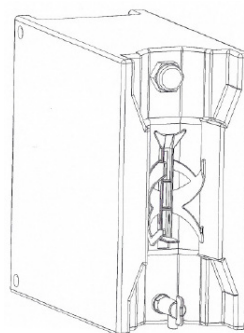

Water Tanks

BHWT15LRJ

UB15
L 350mm
W 255mm
H 320mm

UB23
L 400mm
W 205mm
H 400mm

BHWT23LRJ

UB30SL
L 600/440mm
W 205mm
H 400mm

BHWT30LRJ

UB60FT
L 535mm
W 405mm
H 390mm

BHWT60LRJ

Code	Description
BHWT15LRJ	15 litre water tank with soap dispenser.
BHWT23LRJ	23 litre water tank with soap dispenser.
BHWT30LRJ	30 litre water tank with soap dispenser.
BHWT60LRJ	60 litre water tank with soap dispenser.