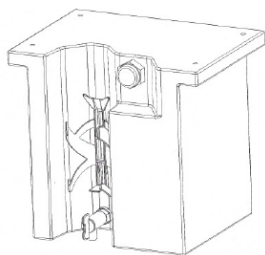

Water Tanks

BHWT15LRJ

UB15
L 350mm
W 255mm
H 320mm

UB23
L 400mm
W 205mm
H 400mm

BHWT23LRJ

UB30SL
L 600/440mm
W 205mm
H 400mm

BHWT30LRJ

UB60FT
L 535mm
W 405mm
H 390mm

BHWT60LRJ

Code	Description
BHWT15LRJ	15 litre water tank with soap dispenser.
BHWT23LRJ	23 litre water tank with soap dispenser.
BHWT30LRJ	30 litre water tank with soap dispenser.
BHWT60LRJ	60 litre water tank with soap dispenser.