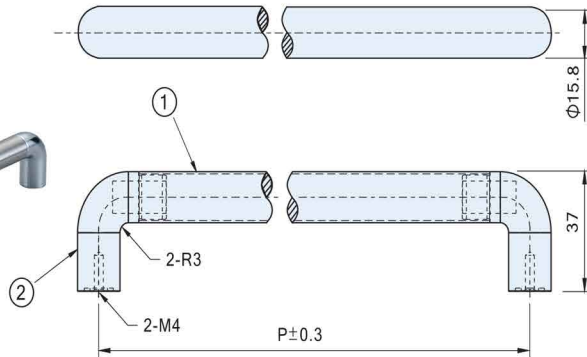

EP-021

SPECIFICATION:

Unit:mm

Item no.	Dimensions						Color	Loading Capacity(kg)	Weight(g)
	P	H1	H2	W1	W2	W3			
EP-02120B	120	42	12	23	26	21	Black	80	90
EP-022120B									
EP-02150B	150	50	13	23.5	28	23			115
EP-022150B									
EP-02180B	180	50	15	25	30	25			130
EP-022180B									
EP-02120R	120	42	12	23	26	21	Orange	80	90
EP-022120R									
EP-02150R	150	50	13	23.5	28	23			115
EP-022150R									
EP-02180R	180	50	15	25	30	25			130
EP-022180R									

ES-3716 Series

ES-3716160

SPECIFICATION:

Unit:mm

Item No.	P	Load Capacity (kg/pcs)	Weight (g)
ES-3716130	130	50	118
ES-3716160	160		122
ES-3716200	200		133

MATERIAL AND FINISH

- 1.Handle: Stainless steel(SUS304), Satin polishing.
- 2.Holder: Zinc alloy, Chrome plated.