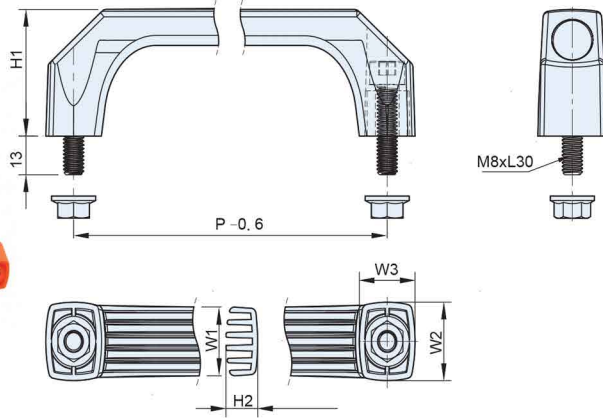

EP-021

SPECIFICATION:

Unit:mm

Item no.	Dimensions						Color	Loading Capacity(kg)	Weight(g)
	P	H1	H2	W1	W2	W3			
EP-02120B	120	42	12	23	26	21	Black	80	90
EP-022120B									
EP-02150B	150	50	13	23.5	28	23			115
EP-022150B									
EP-02180B	180	50	15	25	30	25			130
EP-022180B									
EP-02120R	120	42	12	23	26	21	Orange	80	90
EP-022120R									
EP-02150R	150	50	13	23.5	28	23			115
EP-022150R									
EP-02180R	180	50	15	25	30	25			130
EP-022180R									

ES-3716 Series

ES-3716160

SPECIFICATION:

Unit:mm

Item No.	P	Load Capacity (kg/pcs)	Weight (g)
ES-3716130	130	50	118
ES-3716160	160		122
ES-3716200	200		133

MATERIAL AND FINISH

- 1.Handle: Stainless steel(SUS304), Satin polishing.
- 2.Holder: Zinc alloy, Chrome plated.