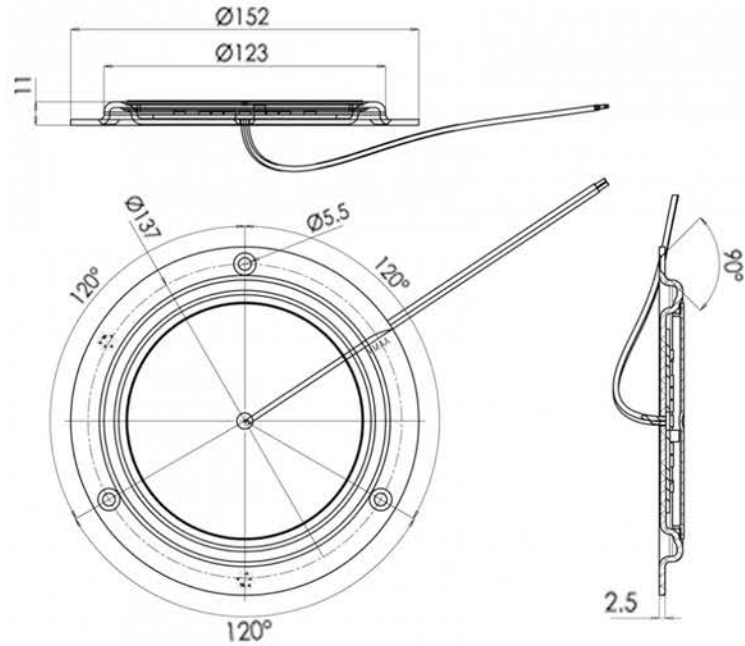

# Aluminium LED Ceiling Light 12v&24V

PL0386-27497A

- Aluminium Frame
- White Powder coated
- Translucent LED cover
- Water tight seal
- 12V or 24V compatible
- Marine environment
- Refrigeration Tuck
- 4x4 Camping trailers
- RV motor home