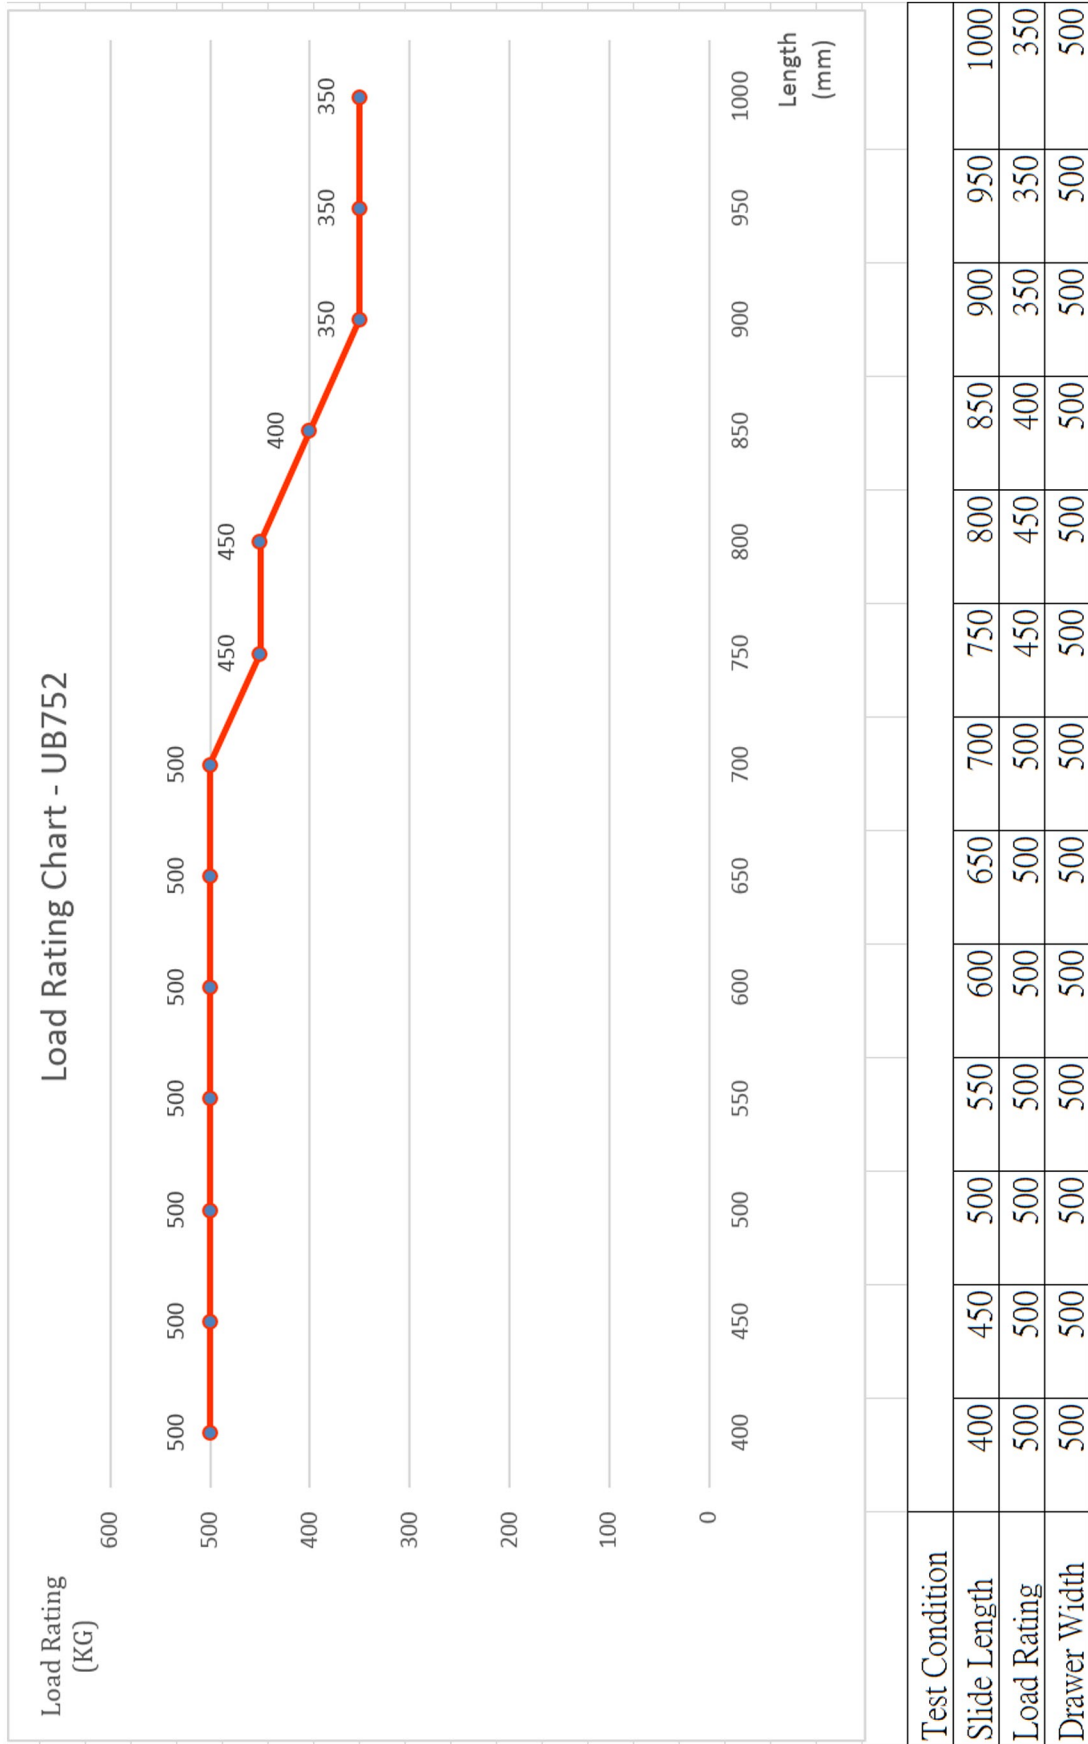

TUMA Load Rating Charts (500kg)

FOR ENQUIRIES:

Call us on: 1300 767 567

Email: websales@indrub.com.au

Web: www.indrub.com.au

I.R.S.

**RUBBER
HARDWARE
TAPES
SEALANTS**