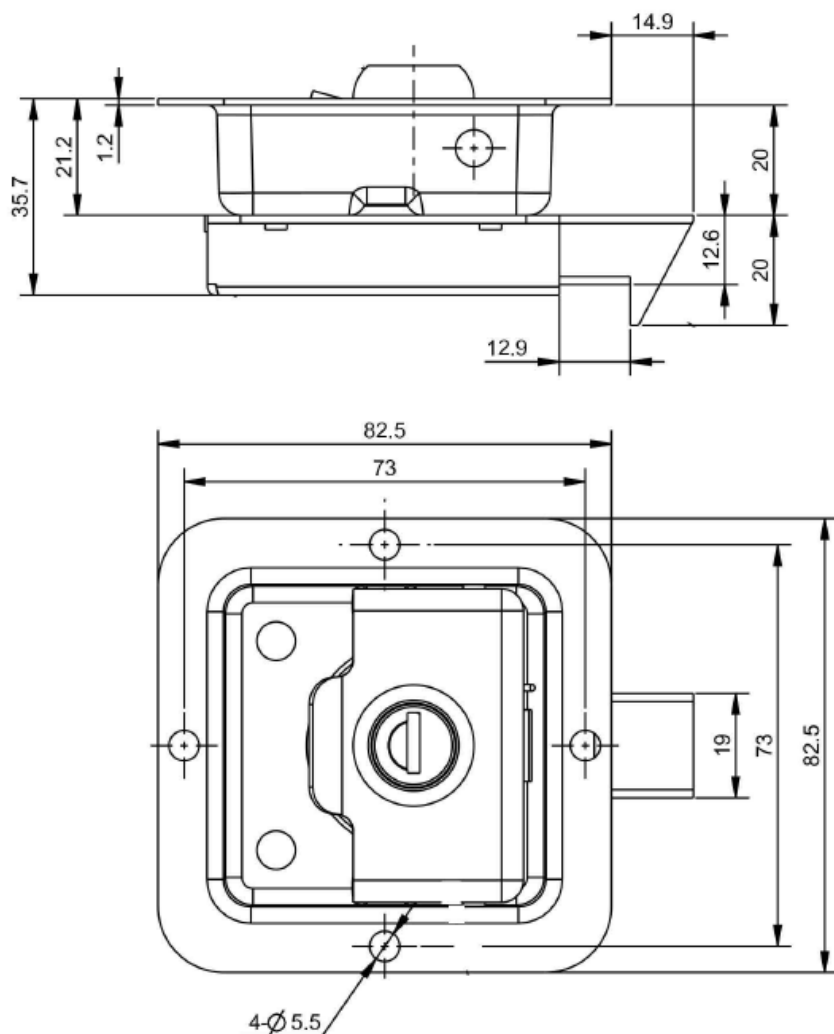

NS4807 Stainless Steel Slam Handle - Mini

Code	Description	Size
NS4807	<ul style="list-style-type: none"> Paddle handle stainless steel key locking. Perfect for tool boxes, trade canopies, and campers. Match key with NS718 pop locks and drop T handles NS858 range. 	Mini