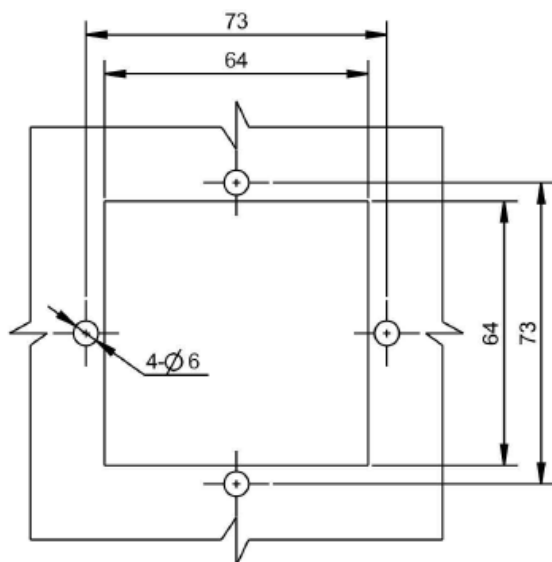

NS4807 Stainless Steel Slam Handle - Mini

Code	Description	Size
NS4807	<ul style="list-style-type: none"> Paddle handle stainless steel key locking. Perfect for tool boxes, trade canopies, and campers. Match key with NS718 pop locks and drop T handles NS858 range. 	Mini