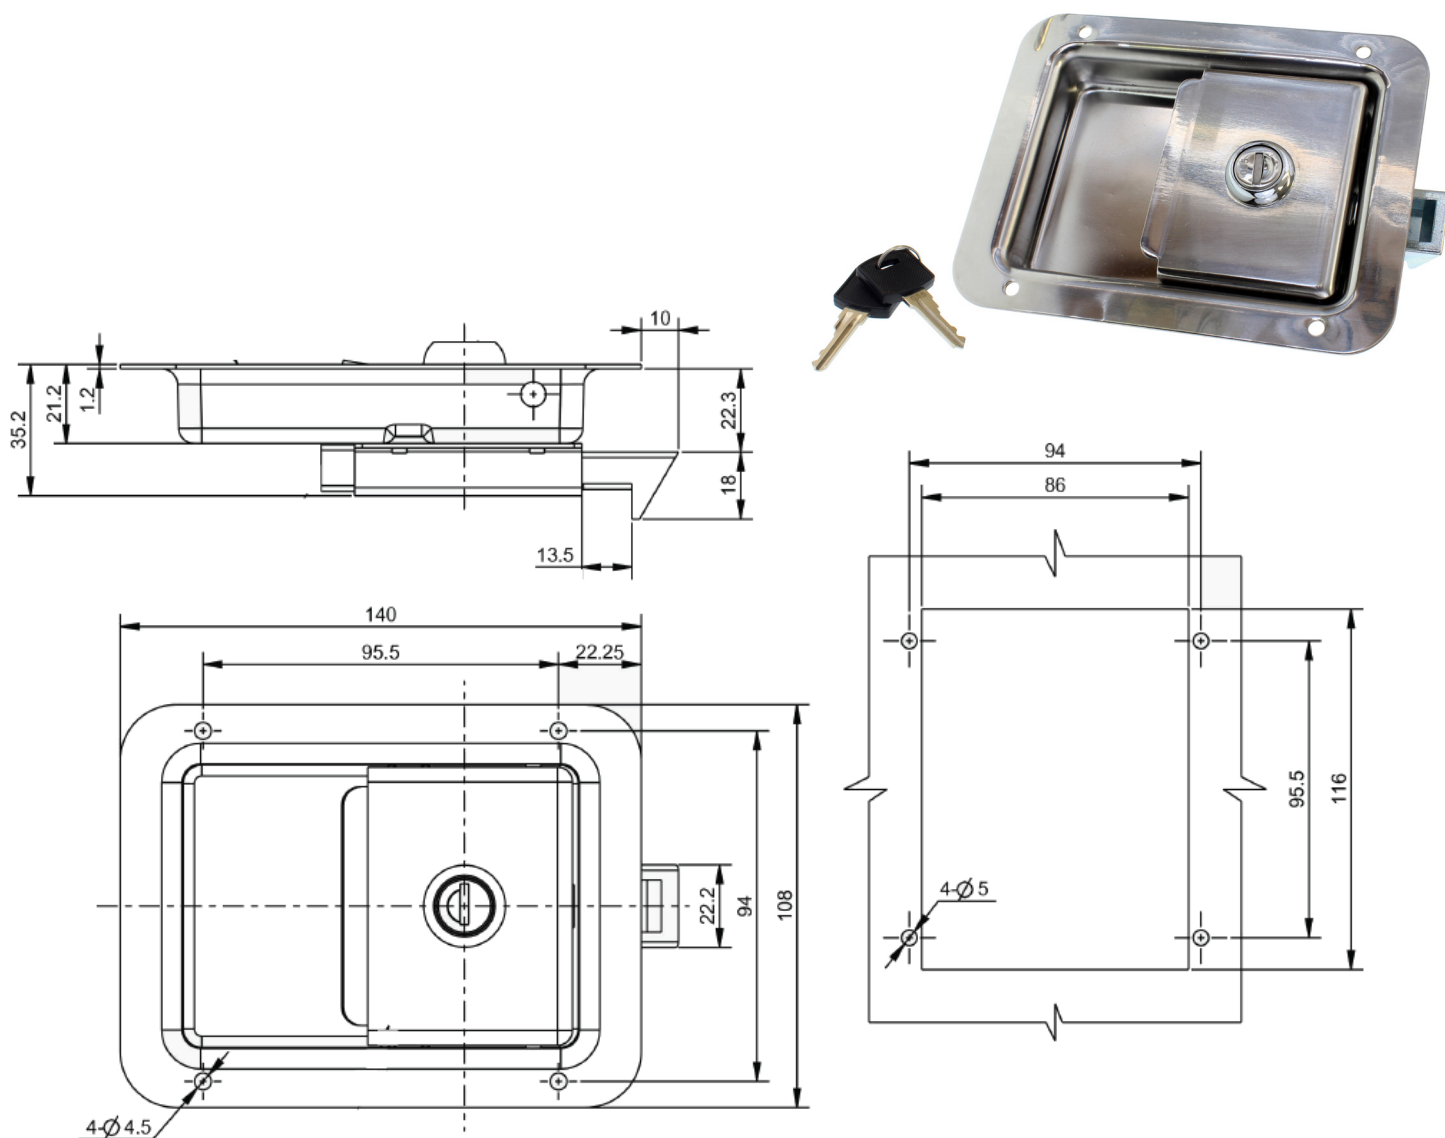

NS4809 Stainless Steel Slam Handle - Large

Code	Description	Size
NS4809	<ul style="list-style-type: none"> Paddle handle stainless steel key locking. Perfect for tool boxes, trade canopies, and campers. Match key with NS718 pop locks and drop T handles NS858 range. Can be fitted with internal release knob NS4810 	Large