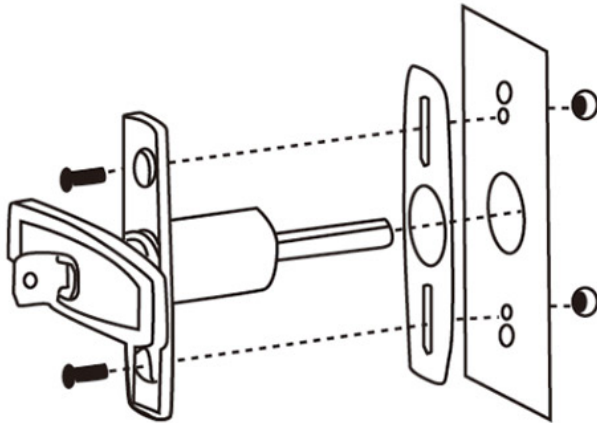

LOCKS & HANDLES

BLACK 'POP T' LOCK

C63

PART NO.	DESCRIPTION
NS717-FPE-003	Pop up 'T' handle, Black powder coated, 47mm long, 8mm x 8mm shaft, Ideal for trade canopies, toolboxes and horse floats.

I.R.S.

1300 767 567