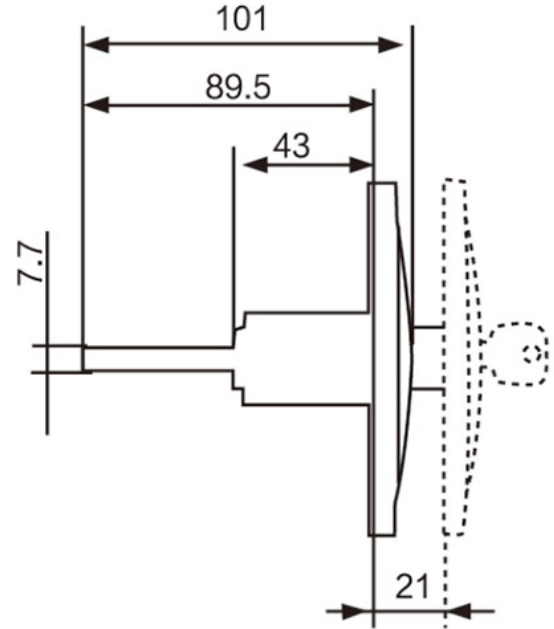

LOCKS & HANDLES

BLACK 'POP T' LOCK

C63

PART NO.	DESCRIPTION
NS717-FPE-003	Pop up 'T' handle, Black powder coated, 47mm long, 8mm x 8mm shaft, Ideal for trade canopies, toolboxes and horse floats.

I.R.S.

1300 767 567