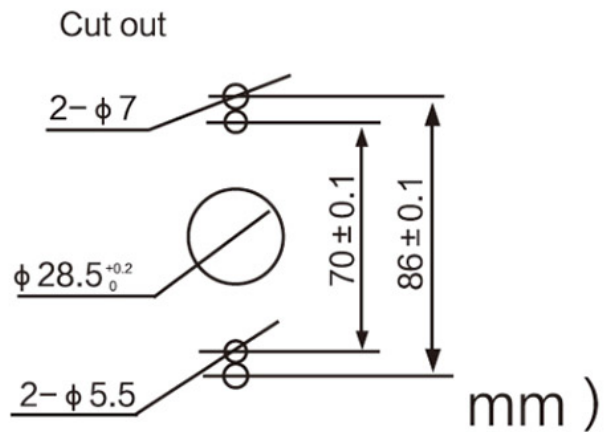

LOCKS & HANDLES

BLACK 'POP T' LOCK

C63

PART NO.	DESCRIPTION
NS717-FPE-003	Pop up 'T' handle, Black powder coated, 47mm long, 8mm x 8mm shaft, Ideal for trade canopies, toolboxes and horse floats.

I.R.S.

1300 767 567