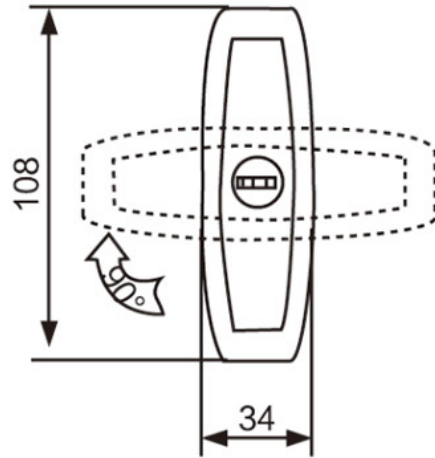

LOCKS & HANDLES

BLACK 'POP T' LOCK

C63

PART NO.	DESCRIPTION
NS717-FPE-003	Pop up 'T' handle, Black powder coated, 47mm long, 8mm x 8mm shaft, Ideal for trade canopies, toolboxes and horse floats.

I.R.S.

1300 767 567