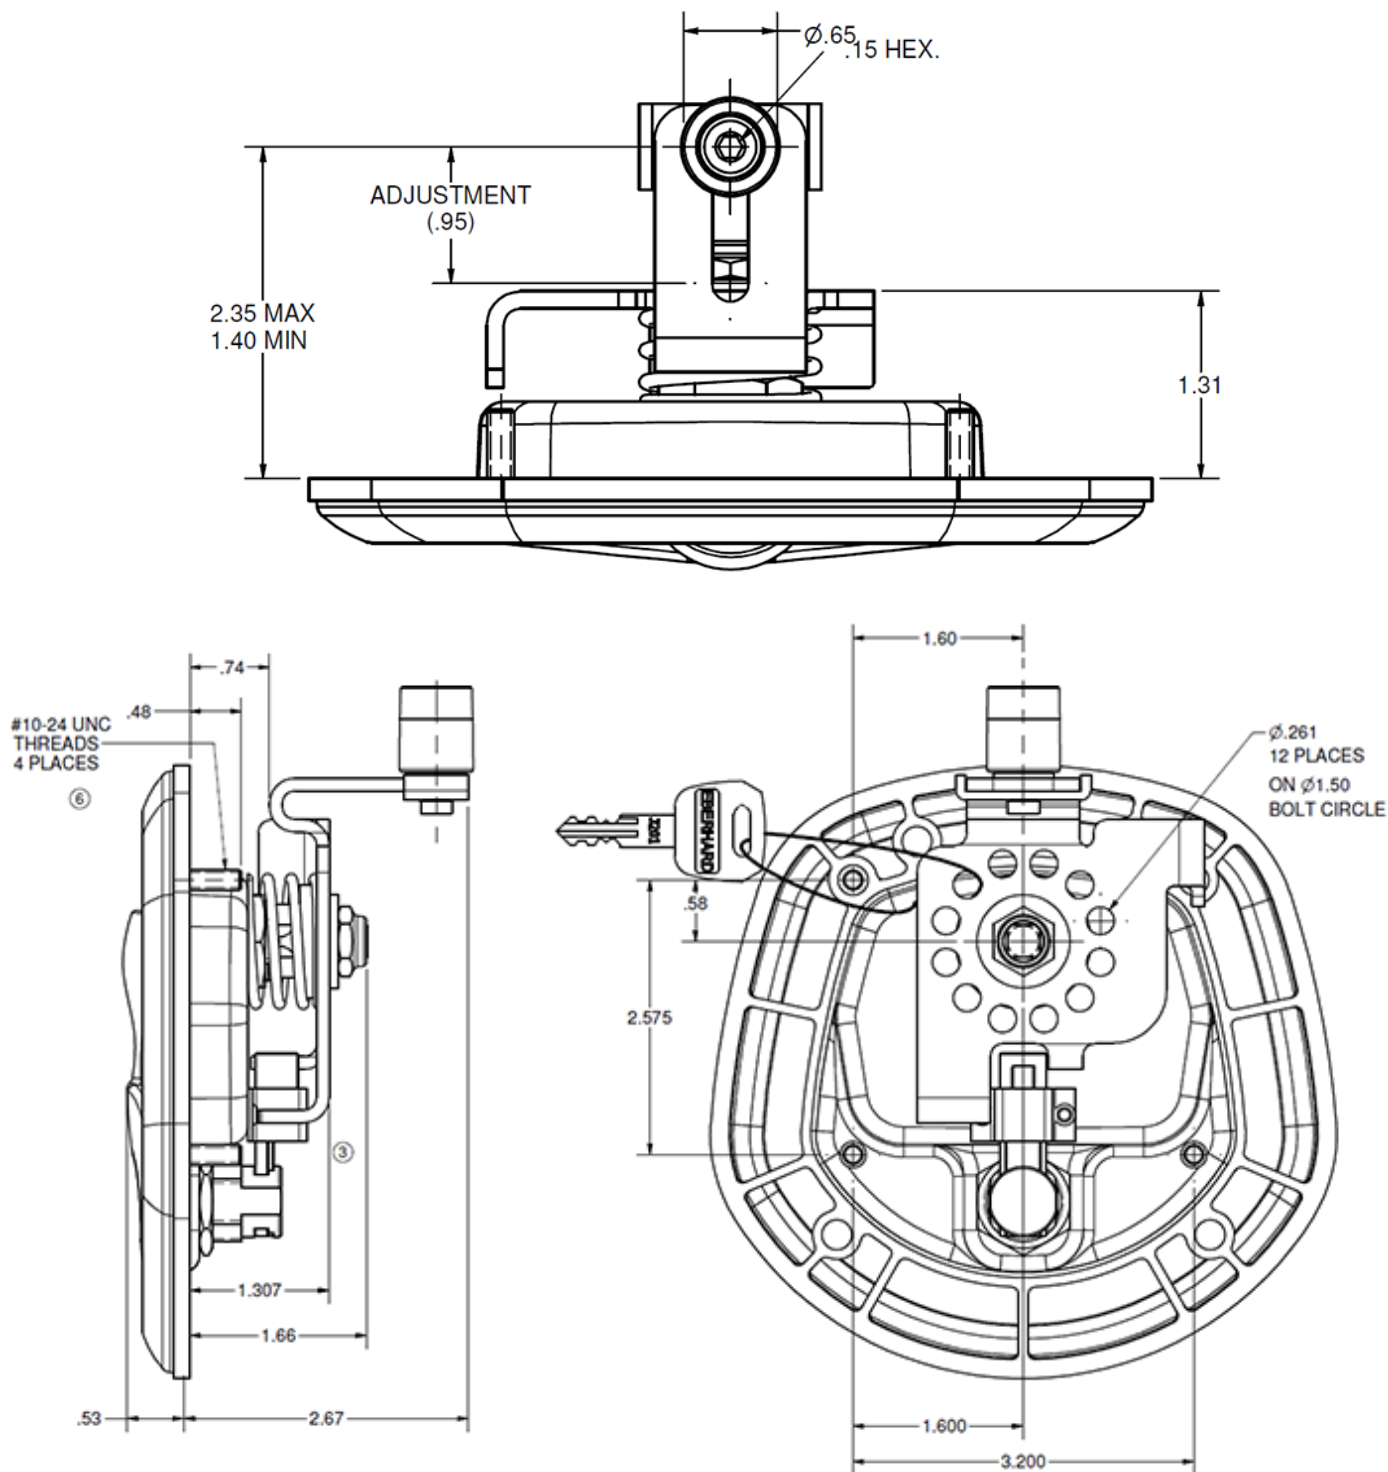

LOCKS & HANDLES

C64

Drop T Handle (Chrome or Black/Chrome)

PART NO.	DESCRIPTION
EB28400-RSS-J201-03	Drop T handle (chrome/chrome) Stamped Whale Tail single point folding t-handle
EB28430-R-J201-35	Drop T handle (black/chrome) Stamped Whale Tail single point folding t-handle

Drop T Handle (Chrome or Black/Chrome)

C65

I.R.S.

1300 767 567

**RUBBER
HARDWARE
TAPES
SEALANTS**

WA Store: 148 Welshpool Road, Welshpool 6106
QLD Store: 17 Alexandra Place, Murarrie 4172
Email: websales@indrub.com.au