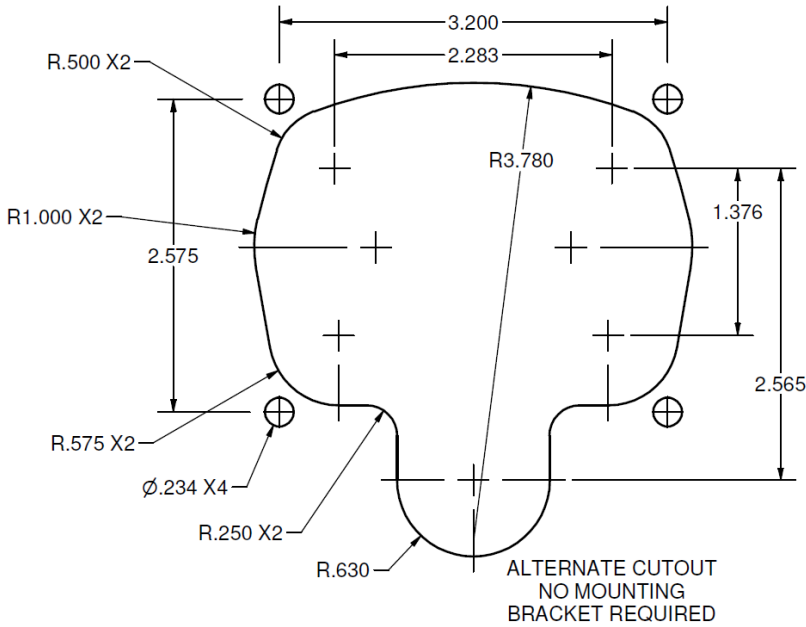

LOCKS & HANDLES

C64

Drop T Handle (Chrome or Black/Chrome)

PART NO.	DESCRIPTION
EB28400-RSS-J201-03	Drop T handle (chrome/chrome) Stamped Whale Tail single point folding t-handle
EB28430-R-J201-35	Drop T handle (black/chrome) Stamped Whale Tail single point folding t-handle

Drop T Handle (Chrome or Black/Chrome)

C65

I.R.S.

1300 767 567

**RUBBER
HARDWARE
TAPES
SEALANTS**

WA Store: 148 Welshpool Road, Welshpool 6106
QLD Store: 17 Alexandra Place, Murarrie 4172
Email: websales@indrub.com.au