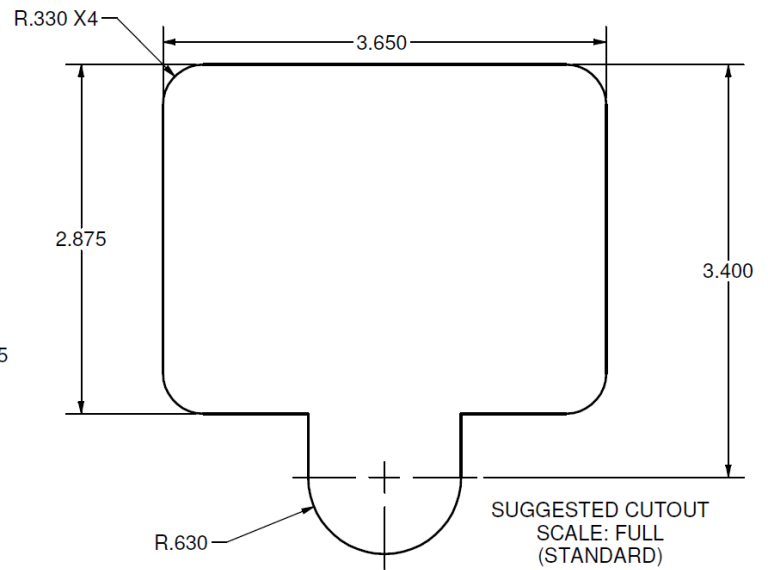

LOCKS & HANDLES

C64

Drop T Handle (Chrome or Black/Chrome)

PART NO.	DESCRIPTION
EB28400-RSS-J201-03	Drop T handle (chrome/chrome) Stamped Whale Tail single point folding t-handle
EB28430-R-J201-35	Drop T handle (black/chrome) Stamped Whale Tail single point folding t-handle

Drop T Handle (Chrome or Black/Chrome)

C65

I.R.S.

1300 767 567

**RUBBER
HARDWARE
TAPES
SEALANTS**

WA Store: 148 Welshpool Road, Welshpool 6106
QLD Store: 17 Alexandra Place, Murarrie 4172
Email: websales@indrub.com.au