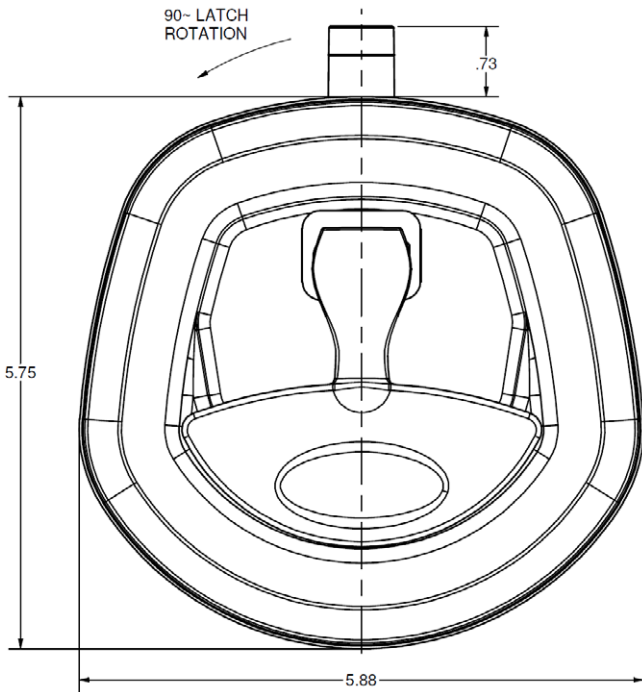

LOCKS & HANDLES

C64

Drop T Handle (Chrome or Black/Chrome)

PART NO.	DESCRIPTION
EB28400-RSS-J201-03	Drop T handle (chrome/chrome) Stamped Whale Tail single point folding t-handle
EB28430-R-J201-35	Drop T handle (black/chrome) Stamped Whale Tail single point folding t-handle