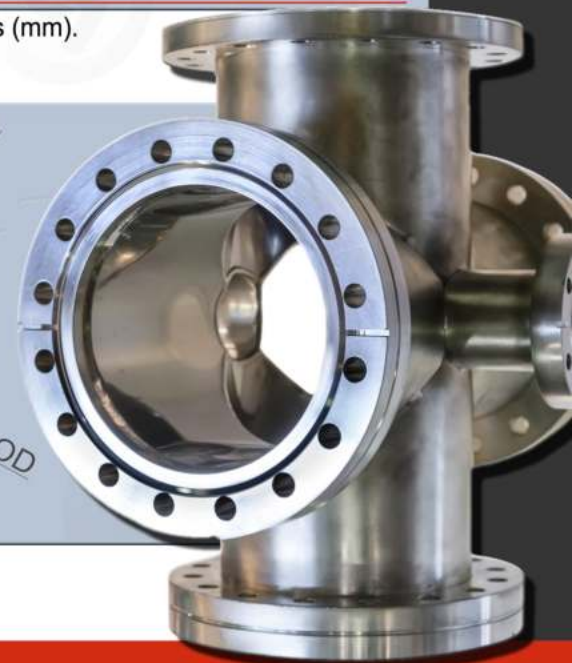

I.R.S.
Build With Quality

RUBBER
HARDWARE
TAPES
SEALANTS

Custom sizes available.
Contact us to discuss your needs.

1300 767 567

www.indrub.com.au