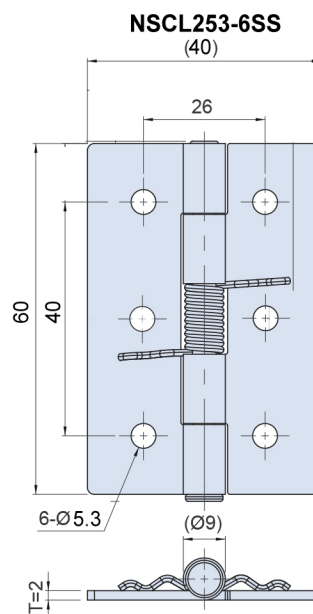

Butt Hinge, Spring loaded, Stainless Steel 304

AS-AS-0840

NSCL253-6SS

AS-AS-0860

AS-AS-0860

AS-AS-0870

Item Code	Fixing Hole #	Style Type	Material	Finish	Dimensions (mm)				Load Capacity (kgf / 2 pcs)	Product Weight (g each)
					L	W	T	°		
AS-AS-0840	6 @ M3.3	Left & Right Opening	304SS	Vibration Ground	51	38	1.5	88°	8kgf	30
NSCL253-6SS	6 @ M6.4	Left & Right Opening	304SS	Vibration Ground	60	40	1.5	88°	9kgf	35
AS-AS-0860	6 @ M5.3	Left & Right Opening	304SS	Vibration Ground	77	50	2	87°	16kgf	85
AS-AS-0870	8 @ M5.3	Left & Right Opening	304SS	Vibration Ground	103	50	2	87°	24kgf	115