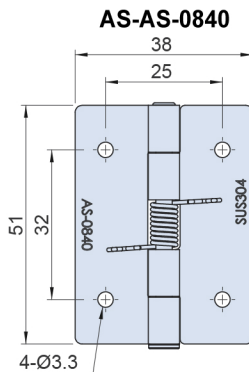

Butt Hinge, Spring loaded, Stainless Steel 304

AS-AS-0840

NSCL253-6SS

AS-AS-0860

AS-AS-0860

AS-AS-0870

Item Code	Fixing Hole #	Style Type	Material	Finish	Dimensions (mm)				Load Capacity (kgf / 2 pcs)	Product Weight (g each)
					L	W	T	°		
AS-AS-0840	6 @ M3.3	Left & Right Opening	304SS	Vibration Ground	51	38	1.5	88°	8kgf	30
NSCL253-6SS	6 @ M6.4	Left & Right Opening	304SS	Vibration Ground	60	40	1.5	88°	9kgf	35
AS-AS-0860	6 @ M5.3	Left & Right Opening	304SS	Vibration Ground	77	50	2	87°	16kgf	85
AS-AS-0870	8 @ M5.3	Left & Right Opening	304SS	Vibration Ground	103	50	2	87°	24kgf	115