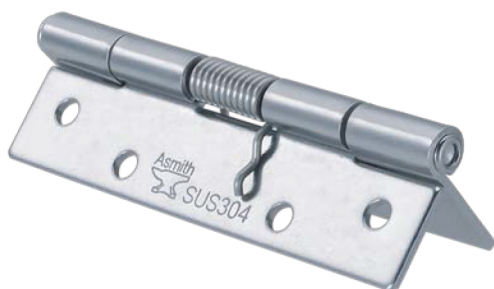

Butt Hinge, Spring loaded, Stainless Steel 304

AS-AS-0840

NSCL253-6SS

AS-AS-0860

AS-AS-0860

AS-AS-0870

Item Code	Fixing Hole #	Style Type	Material	Finish	Dimensions (mm)				Load Capacity (kgf / 2 pcs)	Product Weight (g each)
					L	W	T	°		
AS-AS-0840	6 @ M3.3	Left & Right Opening	304SS	Vibration Ground	51	38	1.5	88°	8kgf	30
NSCL253-6SS	6 @ M6.4	Left & Right Opening	304SS	Vibration Ground	60	40	1.5	88°	9kgf	35
AS-AS-0860	6 @ M5.3	Left & Right Opening	304SS	Vibration Ground	77	50	2	87°	16kgf	85
AS-AS-0870	8 @ M5.3	Left & Right Opening	304SS	Vibration Ground	103	50	2	87°	24kgf	115