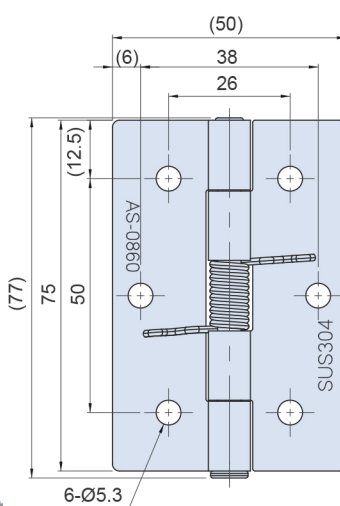

Butt Hinge, Spring loaded, Stainless Steel 304

AS-AS-0840

NSCL253-6SS

AS-AS-0860

AS-AS-0860

AS-AS-0870

Item Code	Fixing Hole #	Style Type	Material	Finish	Dimensions (mm)				Load Capacity (kgf / 2 pcs)	Product Weight (g each)
					L	W	T	°		
AS-AS-0840	6 @ M3.3	Left & Right Opening	304SS	Vibration Ground	51	38	1.5	88°	8kgf	30
NSCL253-6SS	6 @ M6.4	Left & Right Opening	304SS	Vibration Ground	60	40	1.5	88°	9kgf	35
AS-AS-0860	6 @ M5.3	Left & Right Opening	304SS	Vibration Ground	77	50	2	87°	16kgf	85
AS-AS-0870	8 @ M5.3	Left & Right Opening	304SS	Vibration Ground	103	50	2	87°	24kgf	115