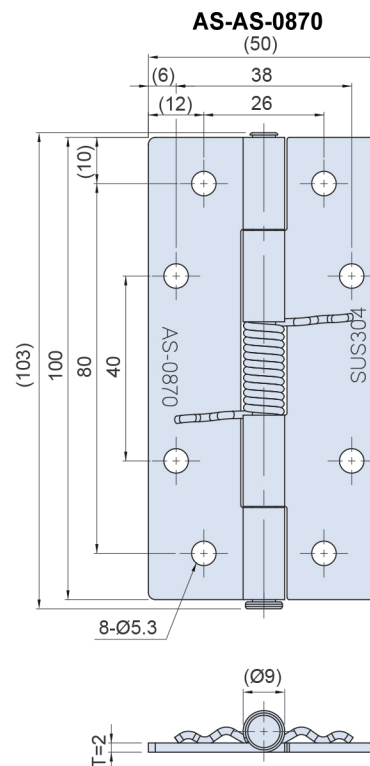

Butt Hinge, Spring loaded, Stainless Steel 304

AS-AS-0840

NSCL253-6SS

AS-AS-0860

AS-AS-0860

AS-AS-0870

Item Code	Fixing Hole #	Style Type	Material	Finish	Dimensions (mm)				Load Capacity (kgf / 2 pcs)	Product Weight (g each)
					L	W	T	°		
AS-AS-0840	6 @ M3.3	Left & Right Opening	304SS	Vibration Ground	51	38	1.5	88°	8kgf	30
NSCL253-6SS	6 @ M6.4	Left & Right Opening	304SS	Vibration Ground	60	40	1.5	88°	9kgf	35
AS-AS-0860	6 @ M5.3	Left & Right Opening	304SS	Vibration Ground	77	50	2	87°	16kgf	85
AS-AS-0870	8 @ M5.3	Left & Right Opening	304SS	Vibration Ground	103	50	2	87°	24kgf	115