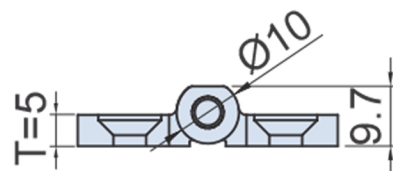

Countersink

Manufactured in accordance with RoHS.