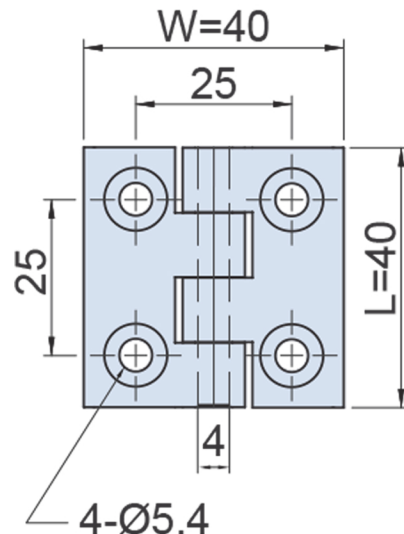

AS-AS-2500A, B, W.