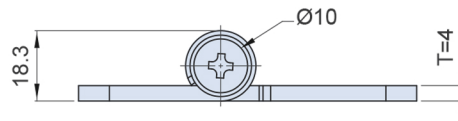

Truck Door Hinge Stainless Steel

AS-AS-2940

Stainless Steel 304 Vibration Ground Finish
two hinges can carry 90kg.

SPECIFICATIONS:

Unit:mm

Item No.	Material	Finish	Weight (g)
AS-2940	SUS304	Vibration ground	283