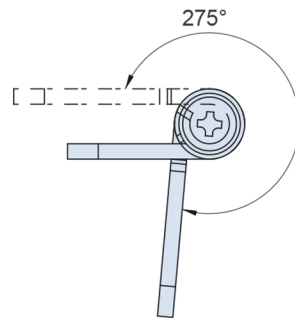

Truck Door Hinge Stainless Steel

AS-AS-2940

Stainless Steel 304 Vibration Ground Finish
two hinges can carry 90kg.

SPECIFICATIONS:

Unit:mm

Item No.	Material	Finish	Weight (g)
AS-2940	SUS304	Vibration ground	283