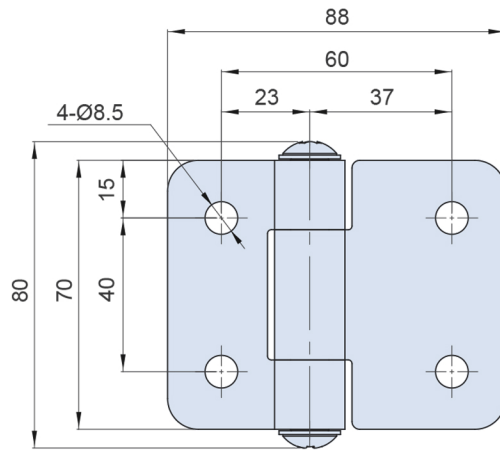

Truck Door Hinge Stainless Steel

AS-AS-2940

Stainless Steel 304 Vibration Ground Finish
two hinges can carry 90kg.

SPECIFICATIONS:

Unit:mm

Item No.	Material	Finish	Weight (g)
AS-2940	SUS304	Vibration ground	283