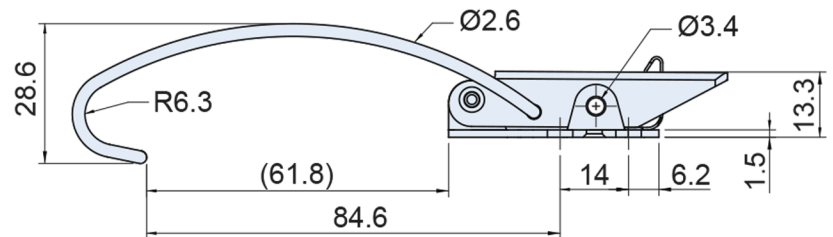

Stainless Steel Dust filter clip toggle latch

AS-CS-3780-W-1

Vibration Ground 304 Stainless Steel fastener Toggle / draw latch with curved spring claw and slam to close safety catch to prevent accidental opening, R-clip pin hole 3.4mm allowing for extra security from popping open. 35kg load capacity.