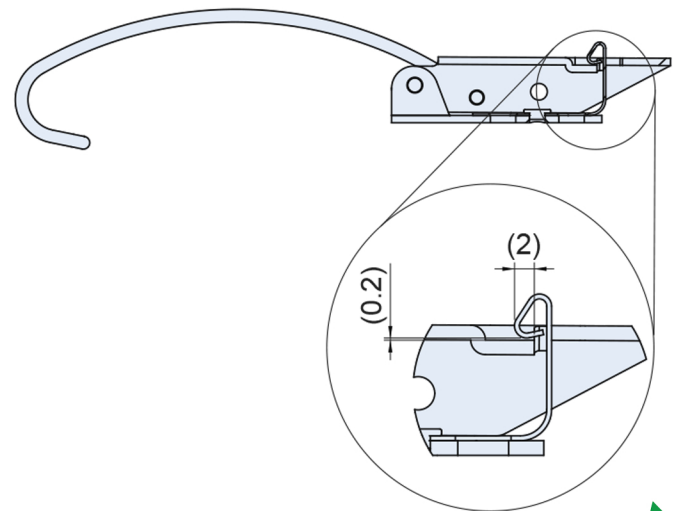

Stainless Steel Dust filter clip toggle latch

AS-CS-3780-W-1

Vibration Ground 304 Stainless Steel fastener Toggle / draw latch with curved spring claw and slam to close safety catch to prevent accidental opening, R-clip pin hole 3.4mm allowing for extra security from popping open. 35kg load capacity.