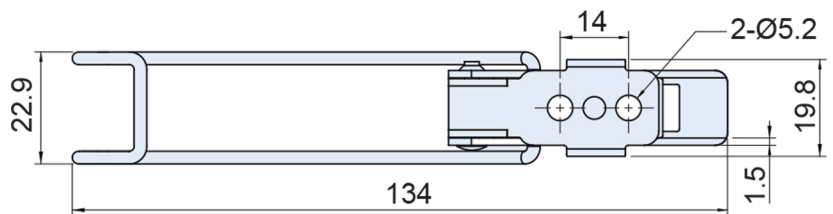

Stainless Steel Dust filter clip toggle latch

AS-CS-3780-W-1

Vibration Ground 304 Stainless Steel fastener Toggle / draw latch with curved spring claw and slam to close safety catch to prevent accidental opening, R-clip pin hole 3.4mm allowing for extra security from popping open. 35kg load capacity.