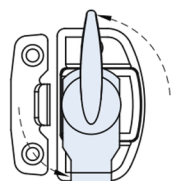

Zinc Plated Turning Toggle Rotary Fastener

AS-CT-3520-W

Rotary Turn Latch Spring Loaded Mild Steel Zinc Plate, includes catch plate

Shown in locked position

Tightening

Loosening

Unlocking

Manufactured in accordance with RoHS.