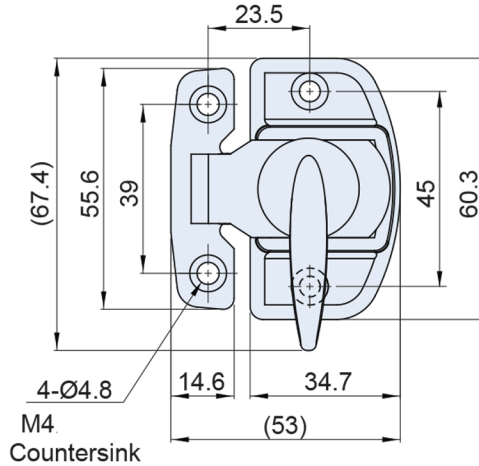

Zinc Plated Turning Toggle Rotary Fastener

AS-CT-3520-W

Rotary Turn Latch Spring Loaded Mild Steel Zinc Plate, includes catch plate

Shown in locked position

Tightening

Loosening

Unlocking

Manufactured in accordance with RoHS.