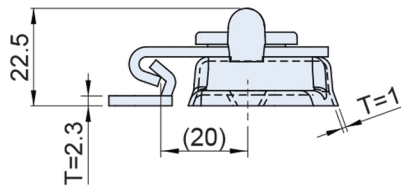

Zinc Plated Turning Toggle Rotary Fastener

AS-CT-3520-W

Rotary Turn Latch Spring Loaded Mild Steel Zinc Plate, includes catch plate

Shown in locked position

Tightening

Loosening

Unlocking

Manufactured in accordance with RoHS.