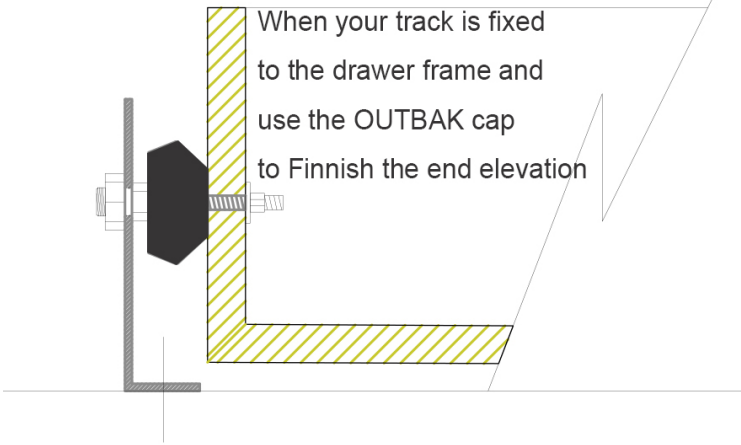

DRAWER SLIDES

Black Plastic Endcap

H21

DSCHHDOB-TRACKCAP

PART NO.

DSCHHDOB-TRACKCAP

Description

UV stable plastic with ridged lock in profile edges. Finishes off your OUTBAK track end creating a professional