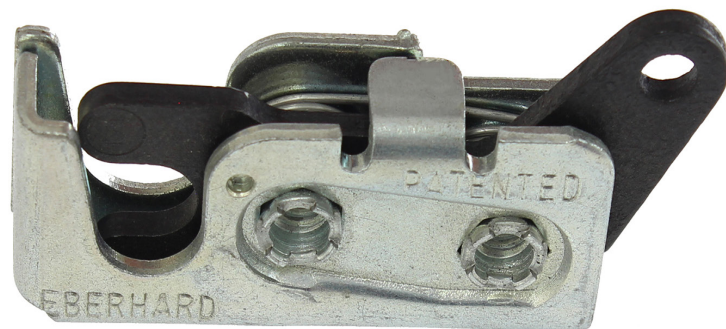

LOCKS & HANDLES

Slam action rotary lock 2 position L&R

C95

.38 DIA.
STRIKER PIN
REF. 240-52U
NOT SUPPLIED

PART NO.	DESCRIPTION
EB240-8-L	slam action rotary lock 2 position zinc plated 350kg available in left hand
EB240-8-R	slam action rotary lock 2 position zinc plated 350kg available in right hand