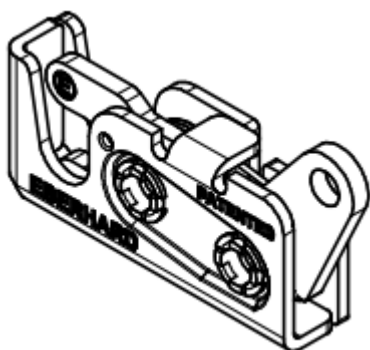

LOCKS & HANDLES

Slam action rotary lock 2 position L&R

C95

.38 DIA.
STRIKER PIN
REF. 240-52U
NOT SUPPLIED

PART NO.	DESCRIPTION
EB240-8-L	slam action rotary lock 2 position zinc plated 350kg available in left hand
EB240-8-R	slam action rotary lock 2 position zinc plated 350kg available in right hand