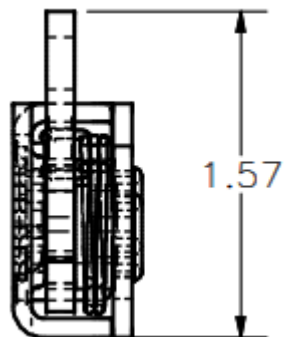

LOCKS & HANDLES

Slam action rotary lock 2 position L&R

C95

.38 DIA.
STRIKER PIN
REF. 240-52U
NOT SUPPLIED

PART NO.	DESCRIPTION
EB240-8-L	slam action rotary lock 2 position zinc plated 350kg available in left hand
EB240-8-R	slam action rotary lock 2 position zinc plated 350kg available in right hand