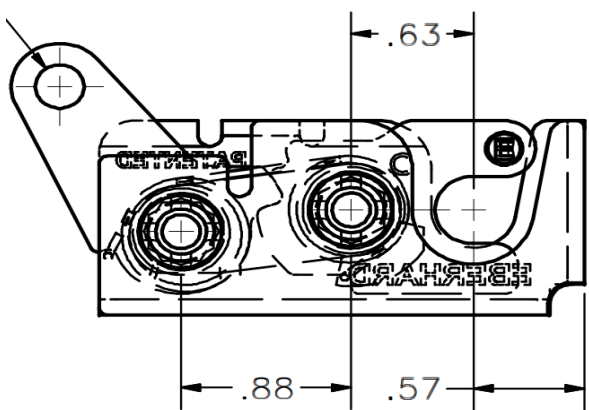

LOCKS & HANDLES

Slam action rotary lock 2 position L&R

C95

.38 DIA.
STRIKER PIN
REF. 240-52U
NOT SUPPLIED

PART NO.	DESCRIPTION
EB240-8-L	slam action rotary lock 2 position zinc plated 350kg available in left hand
EB240-8-R	slam action rotary lock 2 position zinc plated 350kg available in right hand