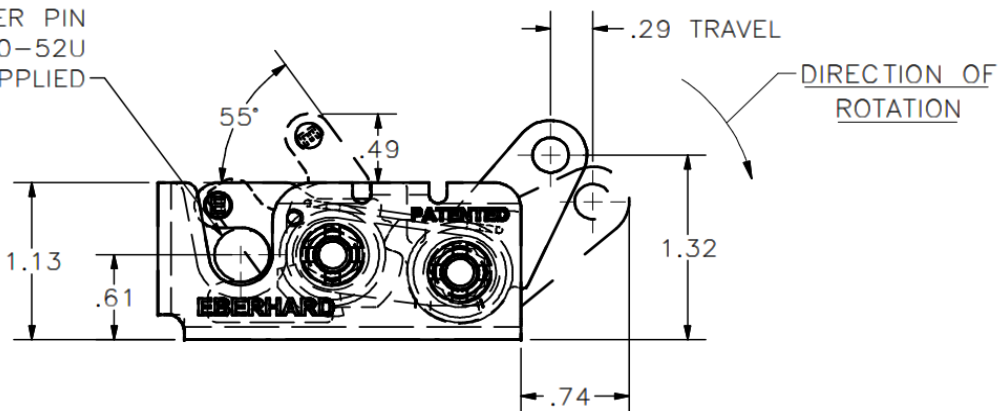

LOCKS & HANDLES

Slam action rotary lock 2 position L&R

C95

.38 DIA.
STRIKER PIN
REF. 240-52U
NOT SUPPLIED

PART NO.	DESCRIPTION
EB240-8-L	slam action rotary lock 2 position zinc plated 350kg available in left hand
EB240-8-R	slam action rotary lock 2 position zinc plated 350kg available in right hand