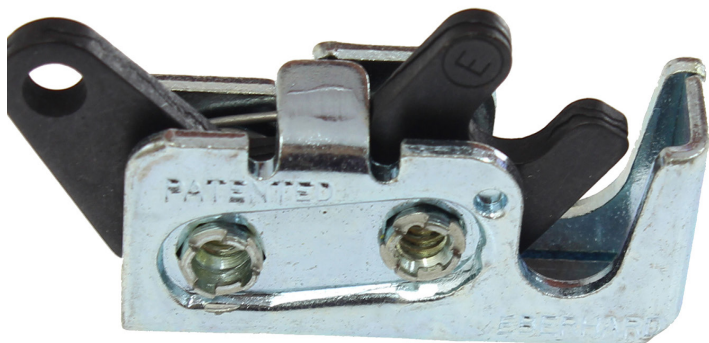

LOCKS & HANDLES

Slam action rotary lock 2 position L&R

C95

.38 DIA.
STRIKER PIN
REF. 240-52U
NOT SUPPLIED

PART NO.	DESCRIPTION
EB240-8-L	slam action rotary lock 2 position zinc plated 350kg available in left hand
EB240-8-R	slam action rotary lock 2 position zinc plated 350kg available in right hand