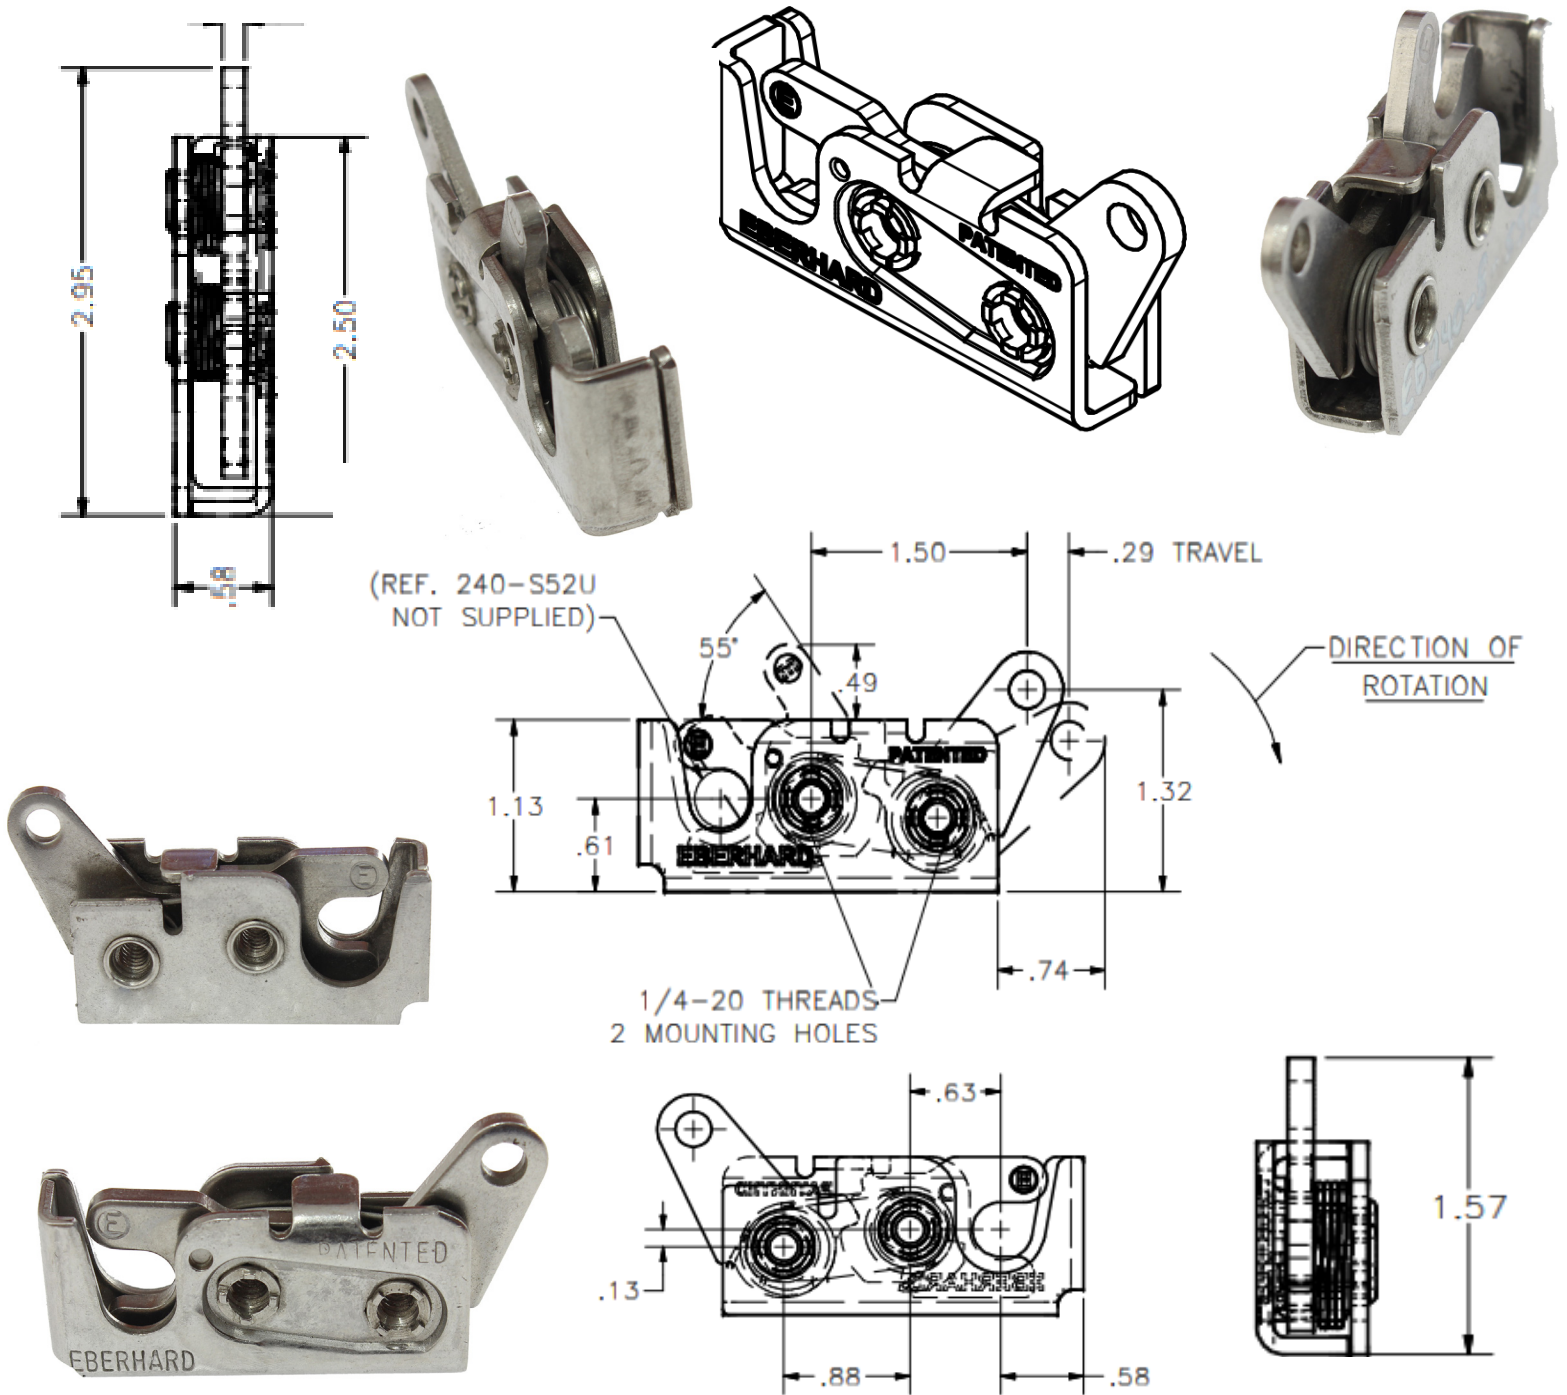

## Slam action rotary lock 2 position

C93

PART NO.	DESCRIPTION
EB240-8-SSL	350kg load rating available in left hand
EB240-8-SSR	350kg load rating available in right hand

**I.R.S.**  
Build With Quality

RUBBER  
HARDWARE  
TAPES  
SEALANTS