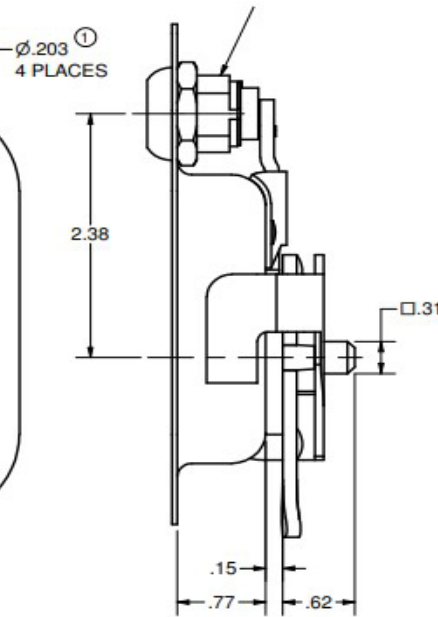

# LOCKS & HANDLES

C94

## Stainless Steel Drop T Handle 3 Point

PART NO.

DESCRIPTION

EB4875-16-S52X

Eberhard Stainless steel drop T handle 3 point plate

**I.R.S.**  
Build With Quality

RUBBER  
HARDWARE  
TAPES  
SEALANTS

1300 767 567