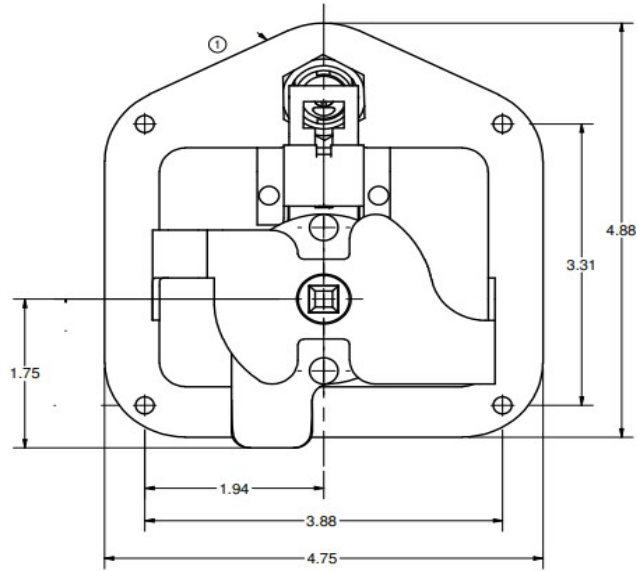

# LOCKS & HANDLES

C94

## Stainless Steel Drop T Handle 3 Point

PART NO.

DESCRIPTION

EB4875-16-S52X

Eberhard Stainless steel drop T handle 3 point plate

**I.R.S.**  
Build With Quality

RUBBER  
HARDWARE  
TAPES  
SEALANTS

1300 767 567