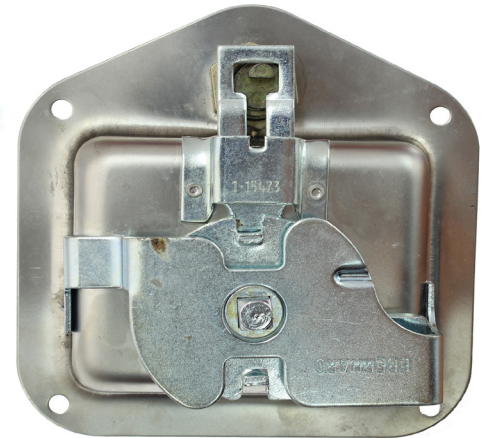

# LOCKS & HANDLES

C94

## Stainless Steel Drop T Handle 3 Point

PART NO.

DESCRIPTION

EB4875-16-S52X

Eberhard Stainless steel drop T handle 3 point plate

**I.R.S.**  
Build With Quality

RUBBER  
HARDWARE  
TAPES  
SEALANTS

1300 767 567