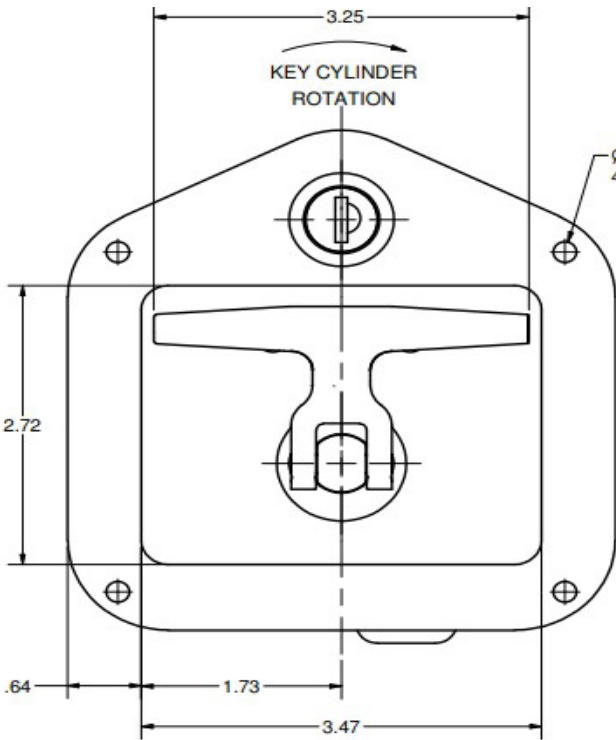

## Stainless Steel Drop T Handle 3 Point

PART NO.

DESCRIPTION

EB4875-16-S52X

Eberhard Stainless steel drop T handle 3 point plate

**I.R.S.**  
Build With Quality

RUBBER  
HARDWARE  
TAPES  
SEALANTS

1300 767 567