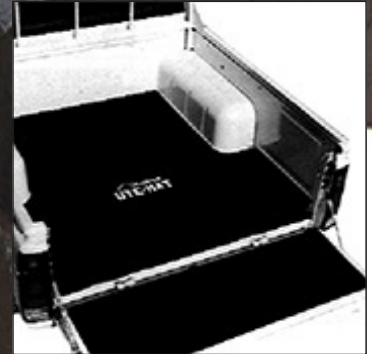

Ute – Mat Solid Top

FEATURES

- Helps prevent your load from shifting while it protects your Tray
- Sizes to fit any Tray
- Made from tough Natural Rubber
- Allows air to circulate to prevent rust

Code	Description	Colour
SRUTEMATU1	Ute Mat 5' x 7'(1524 x 2134mm) No. 1	Black
SRUTEMATU2	Ute Mat 5' x 8' (1524 x 2438mm) No.2	Black
SRUTEMATU3	Ute Mat 5' x 10' (1524 X 3048mm) No.3	Black
SRUTEMATU4	Ute Mat 6' x 8' (1829 x 2438mm) No. 4	Black
SRUTEMATU5	Ute Mat 6' x 10' (1829 x 3048mm) No. 5	Black