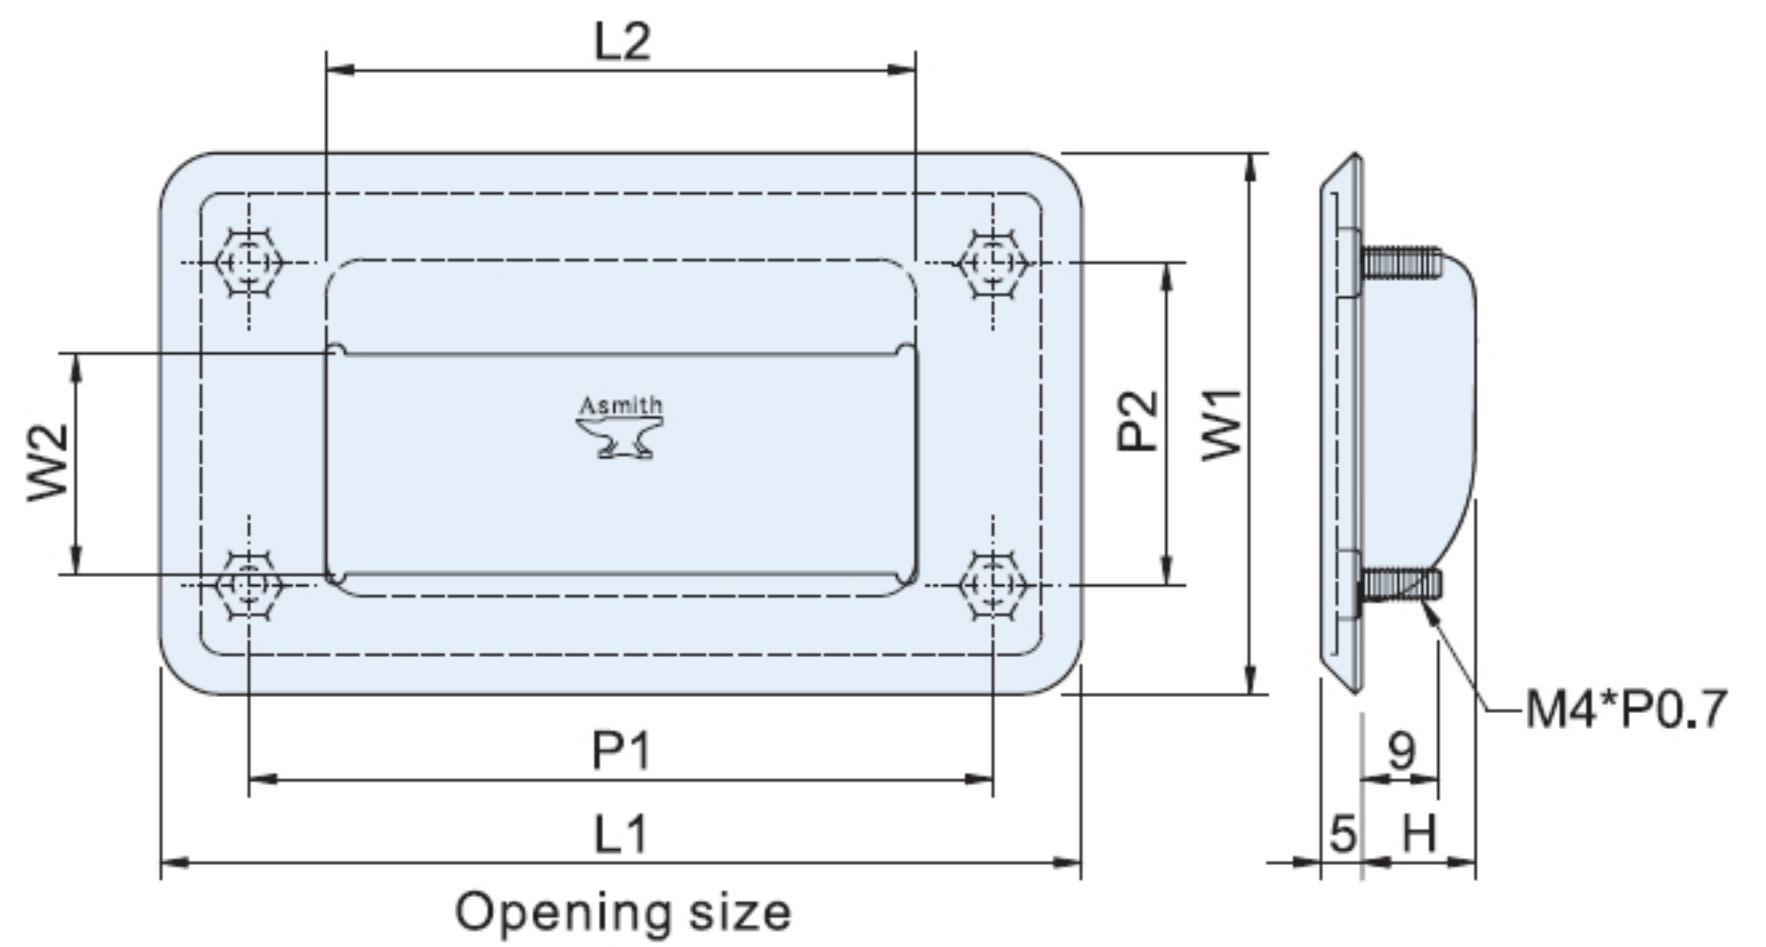

ES-06 (Outside stationary type)

FEATURES

- Stainless steel (SUS304), Vibration ground and Stain Polishing.
- Outward appearance lofty artistic.
- A good R construction on hold portion of the pocket pull, feel free and easy when hold it.

SPECIFICATIONS:

Unit:mm

Item No.	Material	Dimensions										Max.panel T	Load Capacity (Kg)	Weight (g)
		L1	L2	L3	W1	W2	W3	H	P1	P2				
ES-0631	SUS304	138	97	99	88	36	64	21	110	65	1800*700	50	170	