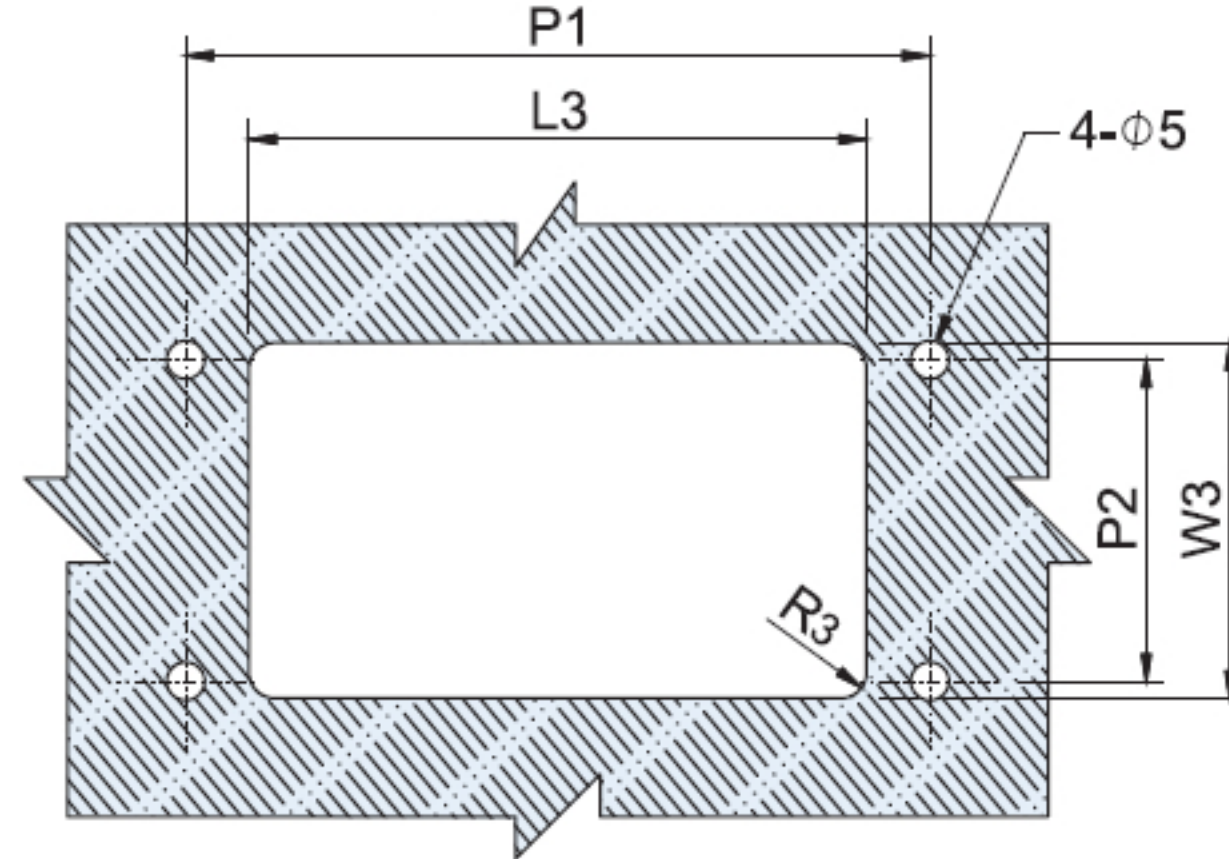

ES-06 (Outside stationary type)

FEATURES

- Stainless steel (SUS304), Vibration ground and Stain Polishing.
- Outward appearance lofty artistic.
- A good R construction on hold portion of the pocket pull, feel free and easy when hold it.

SPECIFICATIONS:

Unit:mm

Item No.	Material	Dimensions										Max.panel T	Load Capacity (Kg)	Weight (g)
		L1	L2	L3	W1	W2	W3	H	P1	P2				
ES-0631	SUS304	138	97	99	88	36	64	21	110	65	1800*700	50	170	