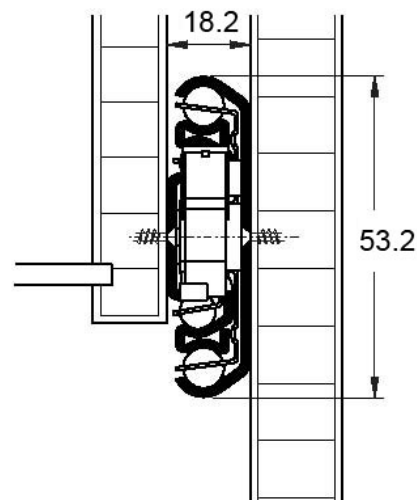

125KG DRAWER SLIDES - SIDE MOUNTING (LOCKING)

- Load capacity: 125 kg/pair
- Material: Steel
- Finish: Zinc Plated
- Guided by: 2 ball cages
- Fitting to the side panel: screw fixing
- Fitting to drawer: screw fixing
- Simple installation
- Allow 25mm extra for the locking tab

Max Weight	Slide Length	Cat. No.
125kg	350mm	DSCHMD350MML
125kg	400mm	DSCHMD400MML
125kg	450mm	DSCHMD450MML
125kg	500mm	DSCHMD500MML
125kg	550mm	DSCHMD550MML
125kg	600mm	DSCHMD600MML
125kg	650mm	DSCHMD650MML
125kg	700mm	DSCHMD700MML
125kg	750mm	DSCHMD750MML
125kg	800mm	DSCHMD800MML
125kg	850mm	DSCHMD850MML
125kg	900mm	DSCHMD900MML
125kg	1000mm	DSCHMD1000MML