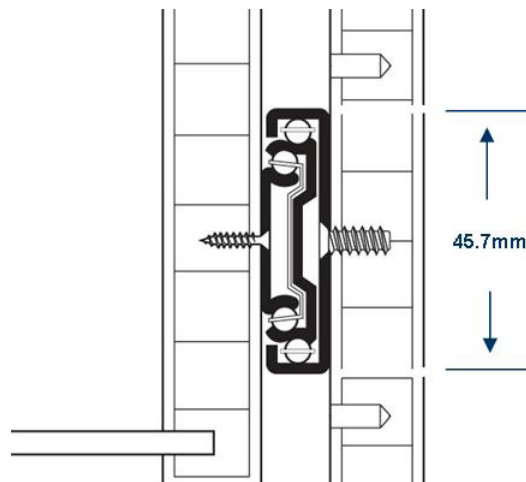

45KG DRAWER SLIDES

Plastic clip, to
detach drawer
rail from
centre rail

Installed length	Extension Length	Cat. No.
250mm	250mm	DS422.58.925
300mm	300mm	DS422.58.930
350mm	350mm	DS422.58.935
400mm	400mm	DS422.58.940
450mm	450mm	DS422.58.945
500mm	500mm	DS422.58.950
550mm	550mm	DS422.58.955
600mm	600mm	DS422.58.960
650mm	650mm	DS422.58.965
700mm	700mm	DS422.58.970