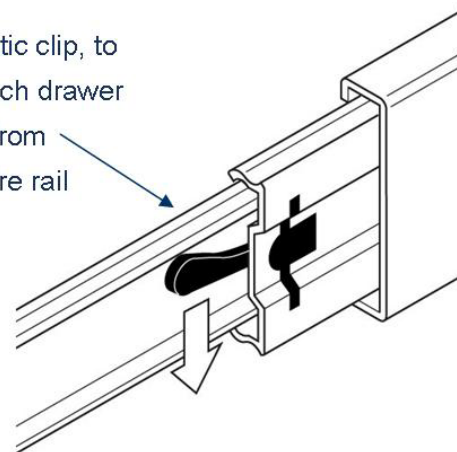

45KG DRAWER SLIDES

Plastic clip, to
detach drawer
rail from
centre rail

Installed length	Extension Length	Cat. No.
250mm	250mm	DS422.58.925
300mm	300mm	DS422.58.930
350mm	350mm	DS422.58.935
400mm	400mm	DS422.58.940
450mm	450mm	DS422.58.945
500mm	500mm	DS422.58.950
550mm	550mm	DS422.58.955
600mm	600mm	DS422.58.960
650mm	650mm	DS422.58.965
700mm	700mm	DS422.58.970