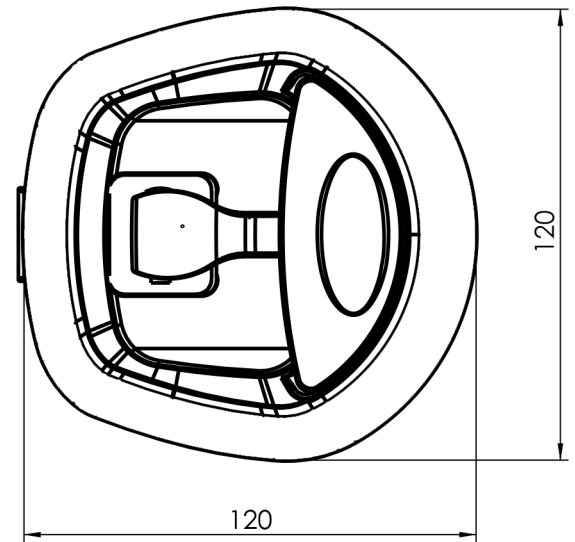

NS982 Small Whale Tail Drop-T Slam Handle

Suits tool box lids and drawers.

Code	Description	Size	FEATURES
NS982-3ACH NS982-3ABLKCH	Mini whale tail slam latch - chrome. Mini whale tail slam latch - black powder coated dish.	120mm x 120mm 120mm x 120mm	<ul style="list-style-type: none"> Slam closed flip and turn to open Keyed alike or random keys Pad-lockable Black powder coated or chrome dish Cadmium plated diecast tongue Stainless steel back end Rear fixing