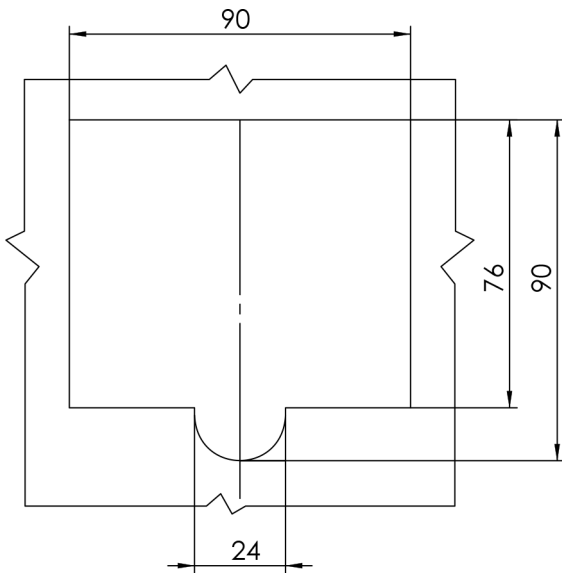

NS982 Small Whale Tail Drop-T Slam Handle

Suits tool box lids and drawers.

Code	Description	Size	FEATURES
NS982-3ACH NS982-3ABLKCH	Mini whale tail slam latch - chrome. Mini whale tail slam latch - black powder coated dish.	120mm x 120mm 120mm x 120mm	<ul style="list-style-type: none"> Slam closed flip and turn to open Keyed alike or random keys Pad-lockable Black powder coated or chrome dish Cadmium plated diecast tongue Stainless steel back end Rear fixing