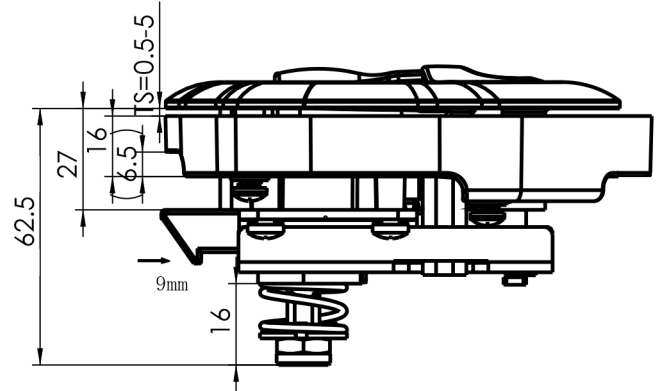

NS982 Small Whale Tail Drop-T Slam Handle

Suits tool box lids and drawers.

Code	Description	Size	FEATURES
NS982-3ACH NS982-3ABLKCH	Mini whale tail slam latch - chrome. Mini whale tail slam latch - black powder coated dish.	120mm x 120mm 120mm x 120mm	<ul style="list-style-type: none"> Slam closed flip and turn to open Keyed alike or random keys Pad-lockable Black powder coated or chrome dish Cadmium plated diecast tongue Stainless steel back end Rear fixing