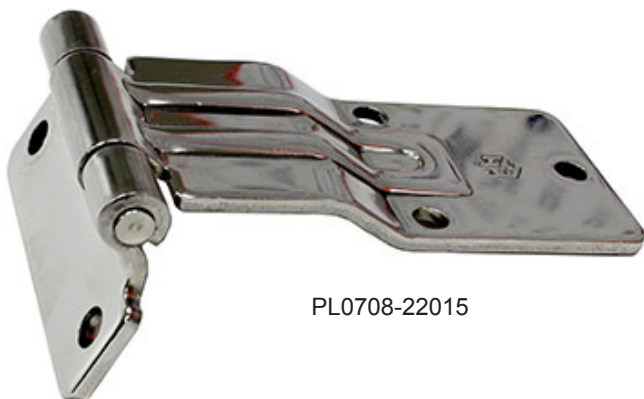

Over Seal Blade Hinges

EB5868L

EB5868R

NSDovaBolton

NSDovaWeldon

PL0708-22015

Code	Description	Finish
EB5868L	EB5868L 127mm blade left hand over seal hinge	Zinc plated
EB5868R	EB5868R 127mm blade right hand over seal hinge	Zinc plated
NSDovaBolton	NSDova Bolt on over seal heavy duty blade hinge	Zinc plated
NSDovaWeldon	NSDova Weld on over seal heavy duty blade hinge	Zinc plated
PL0708-22015	PL0708-22015 180 degree over seal hinge	Stainless steel