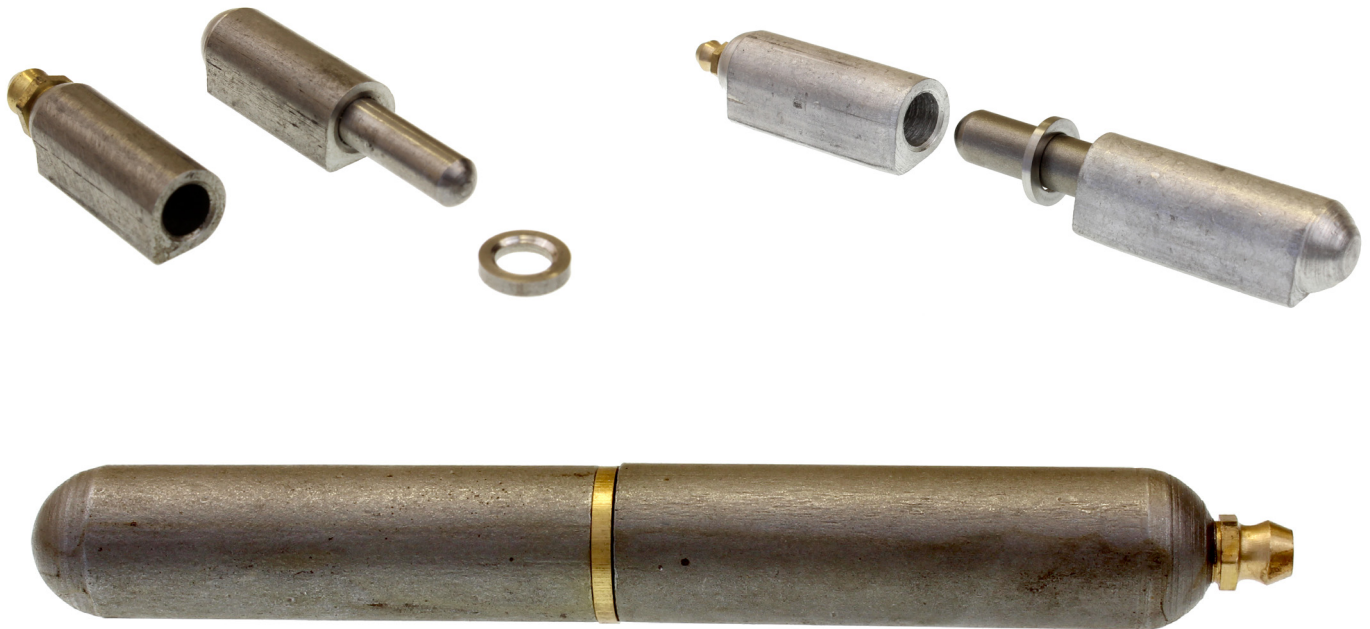

# Weld On Pin Hinges

Code	Description	Finish
NSWELD60mmSSGN	NS 60mm weld on pin hinge	Stainless steel grease nipple
NSWELD80mmSSGN	NS 80mm weld on pin hinge	Stainless steel grease nipple
NSWELD100mmSSGN	NS 100mm weld on pin hinge	Stainless steel grease nipple
NSWELD120mmSSGN	NS 120mm weld on pin hinge	Stainless steel grease nipple
NSWELD80mmMSGN	NS 80mm weld on pin hinge	Mild steel grease nipple
NSWELD100mmMSGN	NS 100mm weld on pin hinge	Mild steel grease nipple
NSWELD120mmMSGN	NS 120mm weld on pin hinge	Mild steel grease nipple
NSWELD150mmMSGN	NS 150mm weld on pin hinge	Mild steel grease nipple
NSWELD80mmALGN	NS 80mm weld on pin hinge	Aluminium grease nipple
NSWELD100mmALGN	NS 100mm weld on pin hinge	Aluminium grease nipple
NSWELD120mmALGN	NS 120mm weld on pin hinge	Aluminium grease nipple
NSWELD150mmALGN	NS 150mm weld on pin hinge	Aluminium grease nipple
NSWELD200mmALGN	NS 200mm weld on pin hinge	Aluminium grease nipple

# I.R.S.

**RUBBER  
HARDWARE  
TAPES  
SEALANTS**