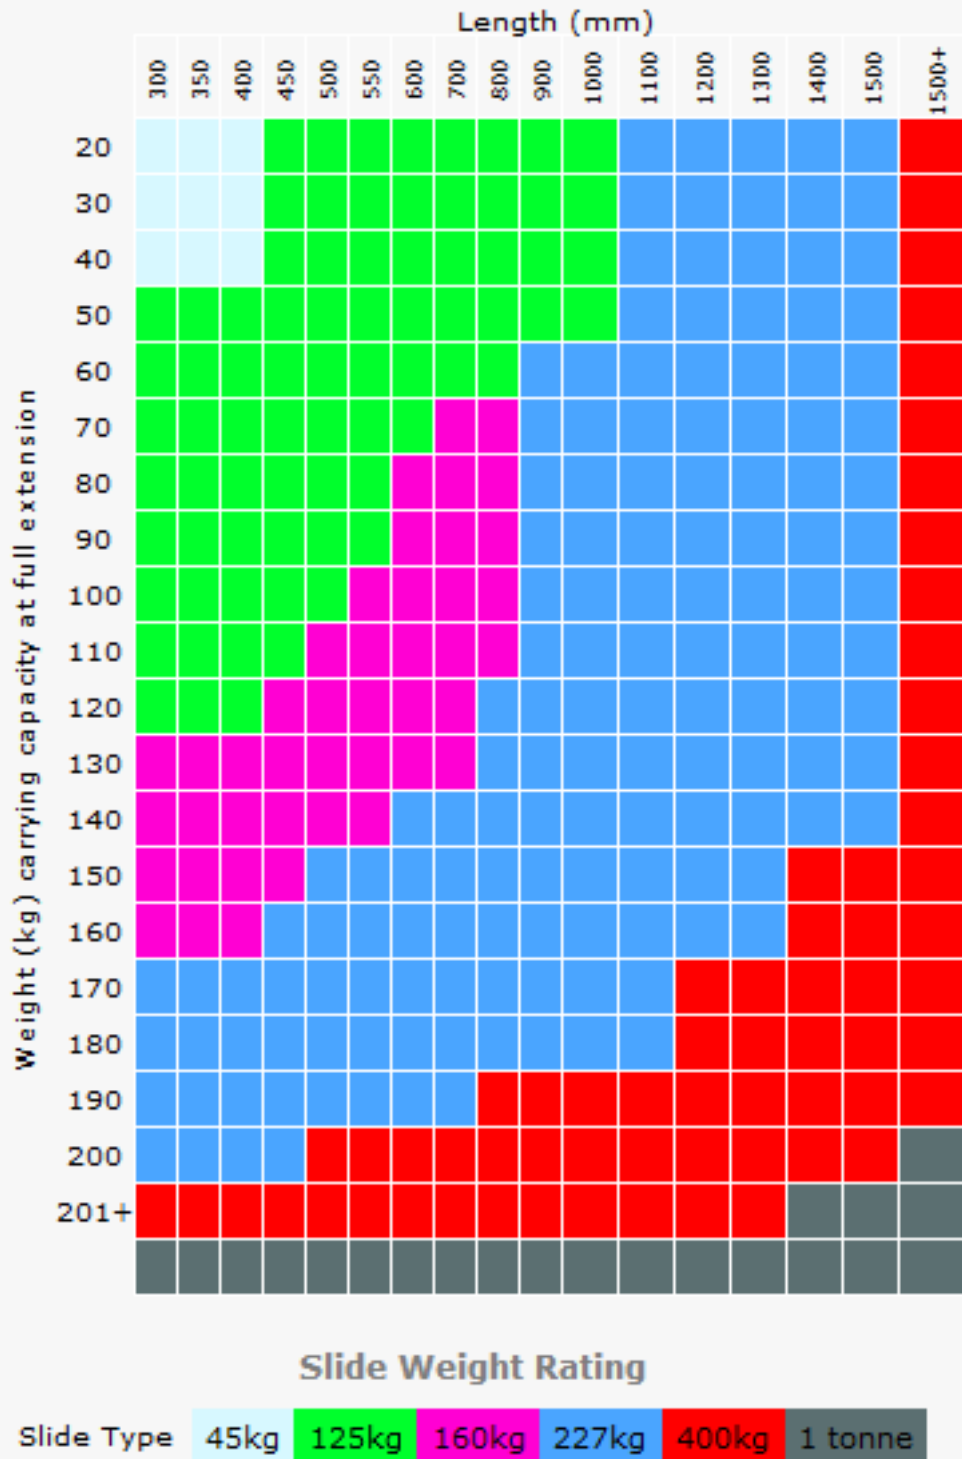

# DRAWER SLIDE SIZING GUIDE