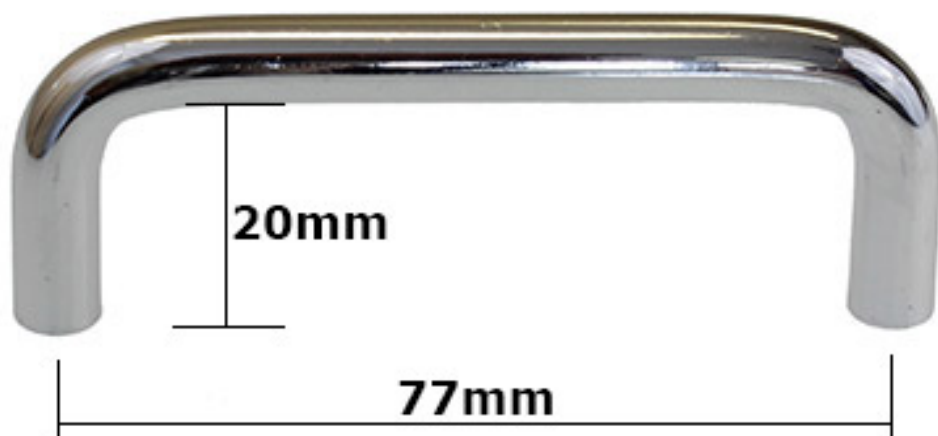

GH1000-76MM Chrome 'D' Handle

Code	Description	Size
GH1000-76MM	GH1000-76 x 8mm Chrome plate brass 'D' handle.	76MM c/c - 8MM Diameter

FOR ENQUIRIES:

Call us on: 1300 767 567

WA Store: 102 Briggs Street Welshpool WA 6106