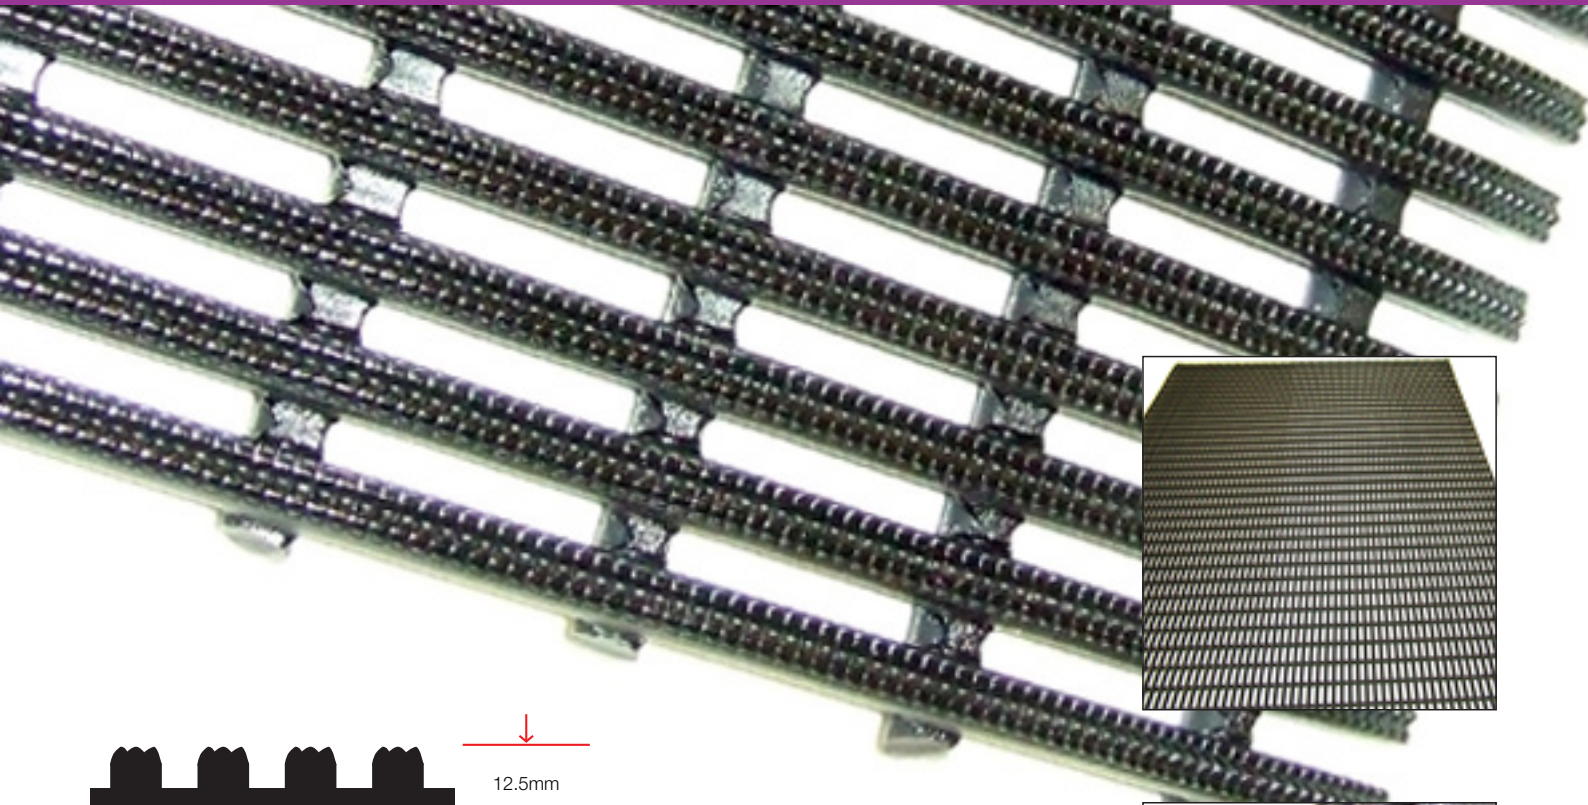

SUPA GRIPPA MAT Industrial Safety Mat

FEATURES

- Excellent electrical and sound insulating properties
- Flame resistant
- Chemical resistant and hygienic
- Easily cut to shape
- Impervious to oils, alkalines and acids

Code	Description	Size (cm)	Colour	Type	Weight (kg)
MSUPAGRIPPABLK	Supa Grippa Black Roll	91 x 12m	Black	PVC	70.00
MSUPAGRIPPABLK C	Supa Grippa Black Cut	91 x cut by mtr	Black	PVC	5.83
MSUPAGRIPPABLUE	Supa Grippa Blue Roll	91 x 12m	Blue	PVC	70.00
MSUPAGRIPPABLUC	Supa Grippa Blue Cut	91 x cut by mtr	Blue	PVC	5.83