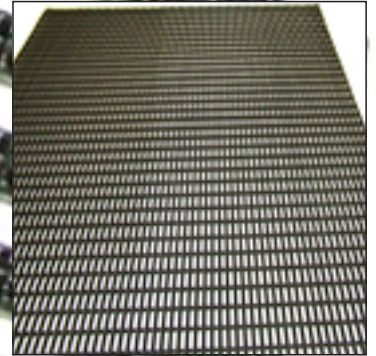

SUPA GRIPPA MAT Industrial Safety Mat

FEATURES

- Excellent electrical and sound insulating properties
- Flame resistant
- Chemical resistant and hygienic
- Easily cut to shape
- Impervious to oils, alkalines and acids

Code	Description	Size (cm)	Colour	Type	Weight (kg)
MSUPAGRIPPABLK	Supa Grippa Black Roll	91 x 12m	Black	PVC	70.00
MSUPAGRIPPABLK C	Supa Grippa Black Cut	91 x cut by mtr	Black	PVC	5.83
MSUPAGRIPPABLUE	Supa Grippa Blue Roll	91 x 12m	Blue	PVC	70.00
MSUPAGRIPPABLUC	Supa Grippa Blue Cut	91 x cut by mtr	Blue	PVC	5.83