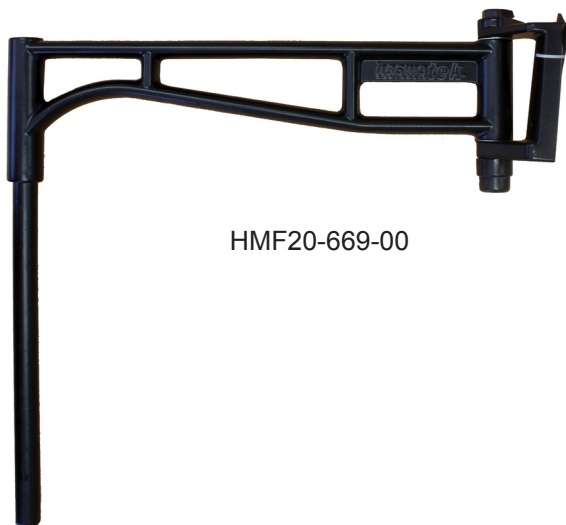

# Truck mirror L/H and mirror arms

HMF20-717-00-P19

HMF20-355-00

HMF20-669-00

Code	Description
HMF20-717-00-P19	Universal replacement truck mirror
HMF20-355-00	Standard mirror arm 268mm long seating rod
HMF20-669-00	Long mirror extension arm 415mm long with 268mm long seating rod