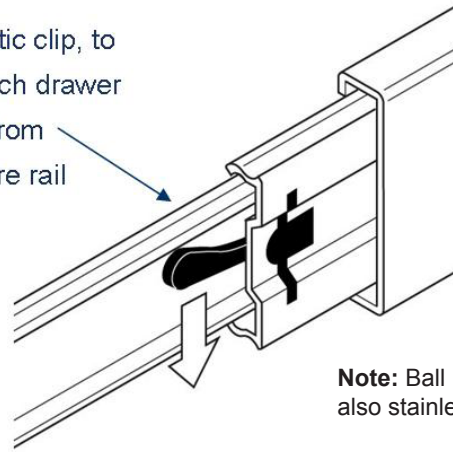

## 45KG SS DRAWER SLIDES - NON LOCKING

## H5

Plastic clip, to  
detach drawer  
rail from  
centre rail

**Note:** Ball bearings and cage are also stainless steel.

**Closed Drawer Slide**

PART NO.	CLOSED LENGTH	EXTENDED LENGTH	MAXIMUM WEIGHT
DSCHLD250SS	250mm	250mm	45kg
DSCHLD300SS	300mm	300mm	45kg
DSCHLD400SS	400mm	400mm	45kg