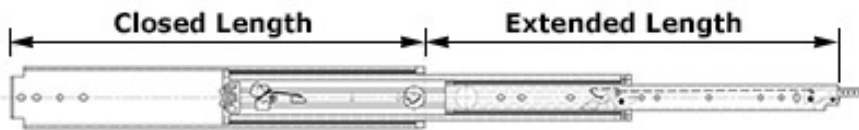

## H5

Plastic clip, to  
detach drawer  
rail from  
centre rail

**Note:** Ball bearings and cage are also stainless steel.

**Closed Drawer Slide**

PART NO.	CLOSED LENGTH	EXTENDED LENGTH	MAXIMUM WEIGHT
DSCHLD250SS	250mm	250mm	45kg
DSCHLD300SS	300mm	300mm	45kg
DSCHLD400SS	400mm	400mm	45kg