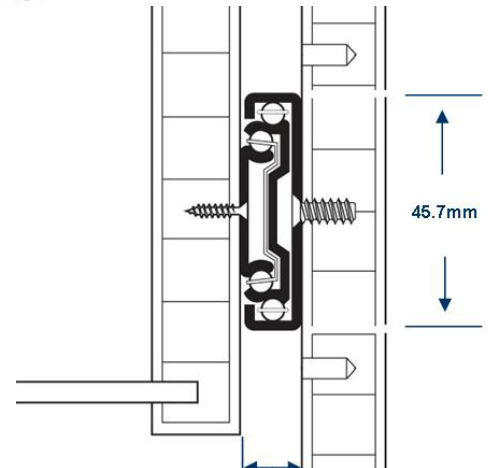

## H5

Plastic clip, to  
detach drawer  
rail from  
centre rail

**Note:** Ball bearings and cage are also stainless steel.

**Closed Drawer Slide**

PART NO.	CLOSED LENGTH	EXTENDED LENGTH	MAXIMUM WEIGHT
DSCHLD250SS	250mm	250mm	45kg
DSCHLD300SS	300mm	300mm	45kg
DSCHLD400SS	400mm	400mm	45kg