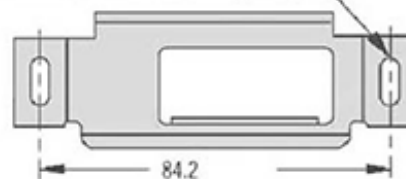

LOCKS & HANDLES

MOTOR HOME DOOR HANDLE

C27

Mounting Plate

SOUTHCO Motor home handle is ideal for motor homes, campers, caravans and horse trailer side doors.

Available in polished chrome and black powder coat. Zinc alloy construction is strong and durable and suits door thicknesses from 32mm to 38mm.

Striker Plate

2 x Clearance holes for screws (not supplied)

PART NO.	DESCRIPTION
BHR3-10-311-10	Motor home door handle - chrome finish.
BHR3-10-311-50	Motor home door handle - black powder coat finish.

I.R.S.