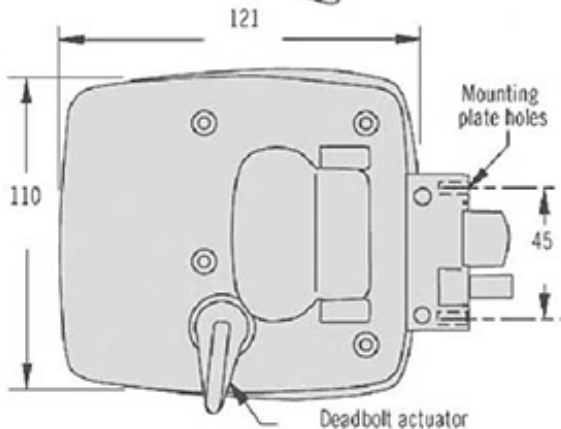

LOCKS & HANDLES

MOTOR HOME DOOR HANDLE

C27

Mounting Plate

SOUTHCO Motor home handle is ideal for motor homes, campers, caravans and horse trailer side doors.

Available in polished chrome and black powder coat. Zinc alloy construction is strong and durable and suits door thicknesses from 32mm to 38mm.

Striker Plate

2 x Clearance holes for screws (not supplied)

PART NO.	DESCRIPTION
BHR3-10-311-10	Motor home door handle - chrome finish.
BHR3-10-311-50	Motor home door handle - black powder coat finish.

I.R.S.