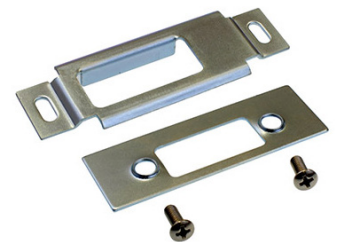

LOCKS & HANDLES

MOTOR HOME DOOR HANDLE

C27

Mounting Plate

SOUTHCO Motor home handle is ideal for motor homes, campers, caravans and horse trailer side doors.

Available in polished chrome and black powder coat. Zinc alloy construction is strong and durable and suits door thicknesses from 32mm to 38mm.

Striker Plate

2 x Clearance holes for screws (not supplied)

PART NO.	DESCRIPTION
BHR3-10-311-10	Motor home door handle - chrome finish.
BHR3-10-311-50	Motor home door handle - black powder coat finish.

I.R.S.