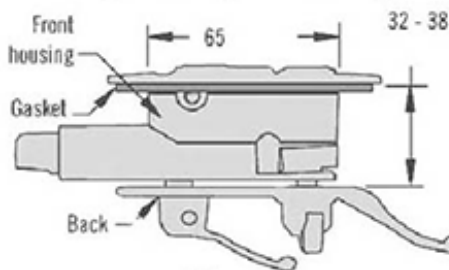

LOCKS & HANDLES

MOTOR HOME DOOR HANDLE

C27

Mounting Plate

SOUTHCO Motor home handle is ideal for motor homes, campers, caravans and horse trailer side doors.

Available in polished chrome and black powder coat. Zinc alloy construction is strong and durable and suits door thicknesses from 32mm to 38mm.

Striker Plate

2 x Clearance holes for screws (not supplied)

PART NO.	DESCRIPTION
BHR3-10-311-10	Motor home door handle - chrome finish.
BHR3-10-311-50	Motor home door handle - black powder coat finish.

I.R.S.