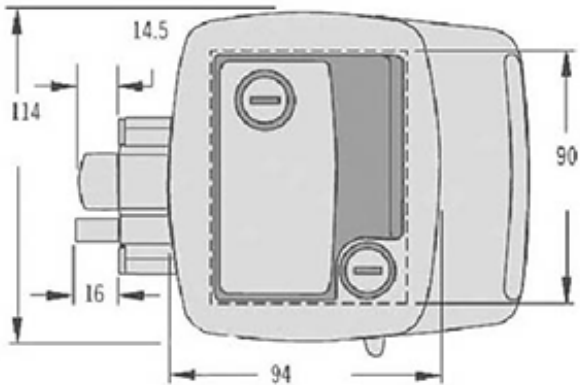

LOCKS & HANDLES

MOTOR HOME DOOR HANDLE

C27

Mounting Plate

SOUTHCO Motor home handle is ideal for motor homes, campers, caravans and horse trailer side doors.

Available in polished chrome and black powder coat. Zinc alloy construction is strong and durable and suits door thicknesses from 32mm to 38mm.

Striker Plate

2 x Clearance holes for screws (not supplied)

PART NO.	DESCRIPTION
BHR3-10-311-10	Motor home door handle - chrome finish.
BHR3-10-311-50	Motor home door handle - black powder coat finish.

I.R.S.