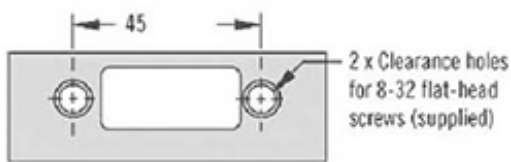

LOCKS & HANDLES

MOTOR HOME DOOR HANDLE

C27

Mounting Plate

SOUTHCO Motor home handle is ideal for motor homes, campers, caravans and horse trailer side doors.

Available in polished chrome and black powder coat. Zinc alloy construction is strong and durable and suits door thicknesses from 32mm to 38mm.

Striker Plate

2 x Clearance holes for screws (not supplied)

PART NO.	DESCRIPTION
BHR3-10-311-10	Motor home door handle - chrome finish.
BHR3-10-311-50	Motor home door handle - black powder coat finish.

I.R.S.