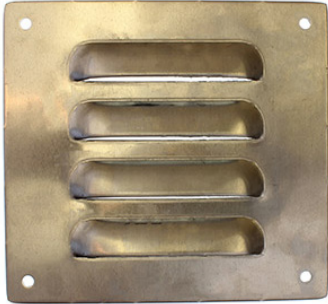

BODY HARDWARE

B12

VENTS

BHLV130140

BHLV170170

NS623-001

NS623-003

BHLV175242

BH622-219

BHZ33183

BHRV-10W

PART NO.	DESCRIPTION
BHLV130140	Aluminum louvre vent 130mm x 140mm
BHLV170170	Aluminum louvre vent 170mm x 170mm
NS623-001	Black solid top ventilator (medium rat trap vent) 210mm x 163mm
NS623-003	Black solid top ventilator (small rat trap vent) 190mm x 100mm
BHLV175242	Stainless steel louvre vent 127mm x 227mm
BH622-219	Two way push pull vent
BHZ33183	White PVC muller vent
BHRV-10W	White rotary vent