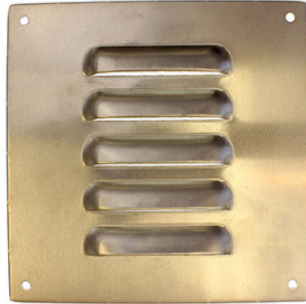

BODY HARDWARE

B12

VENTS

BHLV130140

BHLV170170

NS623-001

NS623-003

BHLV175242

BH622-219

BHZ33183

BHRV-10W

PART NO.	DESCRIPTION
BHLV130140	Aluminum louvre vent 130mm x 140mm
BHLV170170	Aluminum louvre vent 170mm x 170mm
NS623-001	Black solid top ventilator (medium rat trap vent) 210mm x 163mm
NS623-003	Black solid top ventilator (small rat trap vent) 190mm x 100mm
BHLV175242	Stainless steel louvre vent 127mm x 227mm
BH622-219	Two way push pull vent
BHZ33183	White PVC muller vent
BHRV-10W	White rotary vent