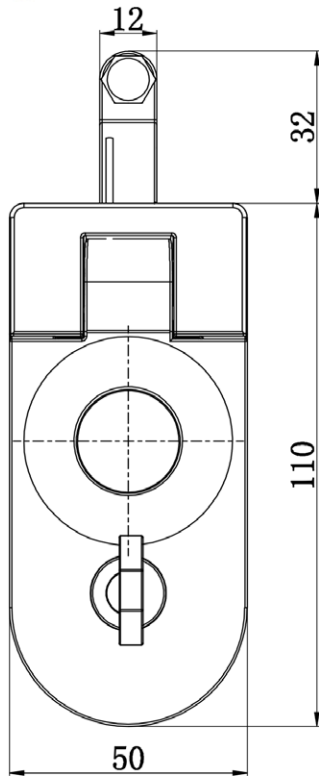

LOCKS & HANDLES

C62

CHROME POP' LOCK BLACK BUTTON

| PART NO. | DESCRIPTION |
|-----------------|--|
| NS718-A7303CH51 | Chrome pop lock black button w/dustcover. This key locking pop lock is a zinc alloy chrome style lock with an adjustable thread lock coated jam nut. A flush face making a great looking end product, with dust cover on key barrel. |