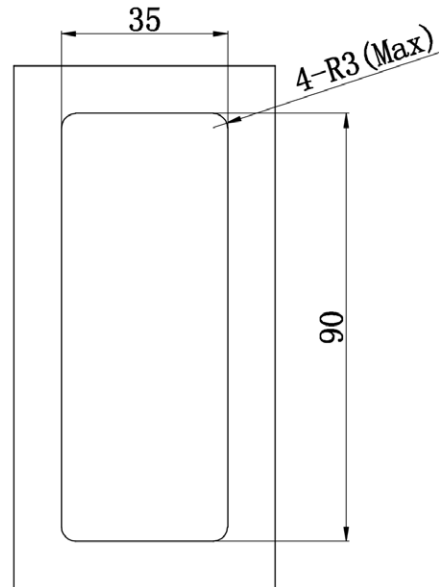

LOCKS & HANDLES

C62

CHROME POP' LOCK BLACK BUTTON

| PART NO. | DESCRIPTION |
|-----------------|--|
| NS718-A7303CH51 | Chrome pop lock black button w/dustcover. This key locking pop lock is a zinc alloy chrome style lock with an adjustable thread lock coated jam nut. A flush face making a great looking end product, with dust cover on key barrel. |