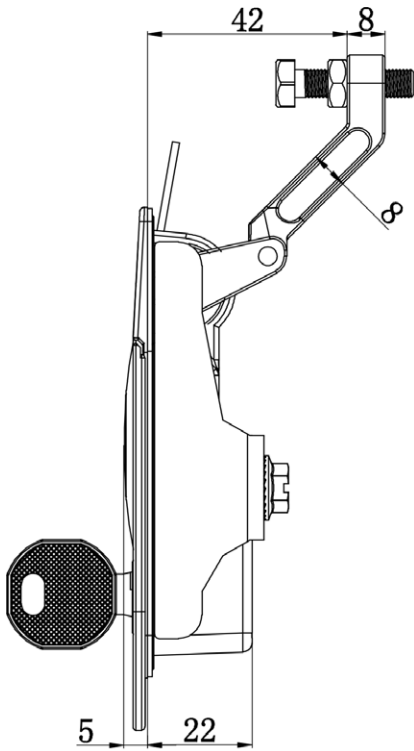

LOCKS & HANDLES

C62

CHROME POP' LOCK BLACK BUTTON

| PART NO. | DESCRIPTION |
|-----------------|--|
| NS718-A7303CH51 | Chrome pop lock black button w/dustcover. This key locking pop lock is a zinc alloy chrome style lock with an adjustable thread lock coated jam nut. A flush face making a great looking end product, with dust cover on key barrel. |