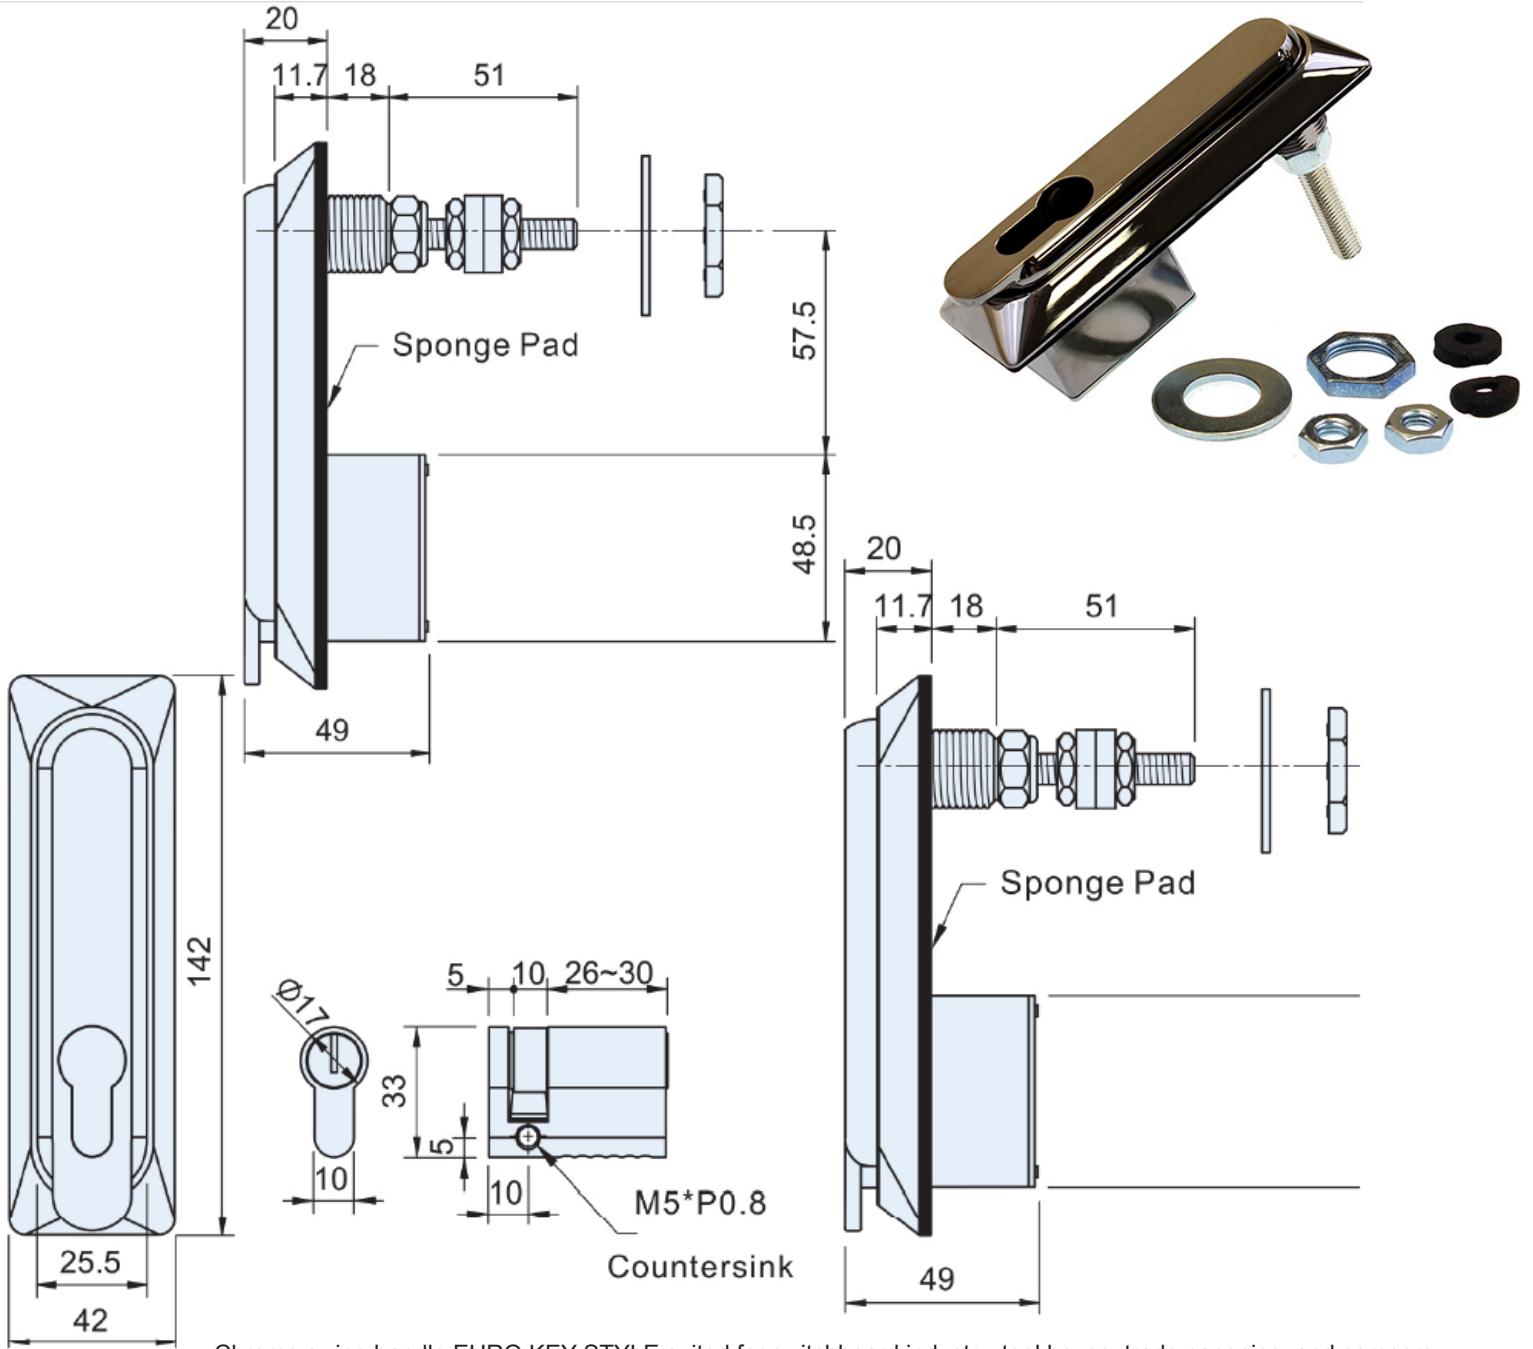

LOCKS & HANDLES

C20

CHROME SWING HANDLE - EURO KEY STYLE

Chrome swing handle EURO KEY STYLE suited for switchboard industry, tool boxes, trade canopies, and campers.

PART NO.	DESCRIPTION
AS-GH1107EURKEY	Swing handle chrome plate EURO KEY STYLE