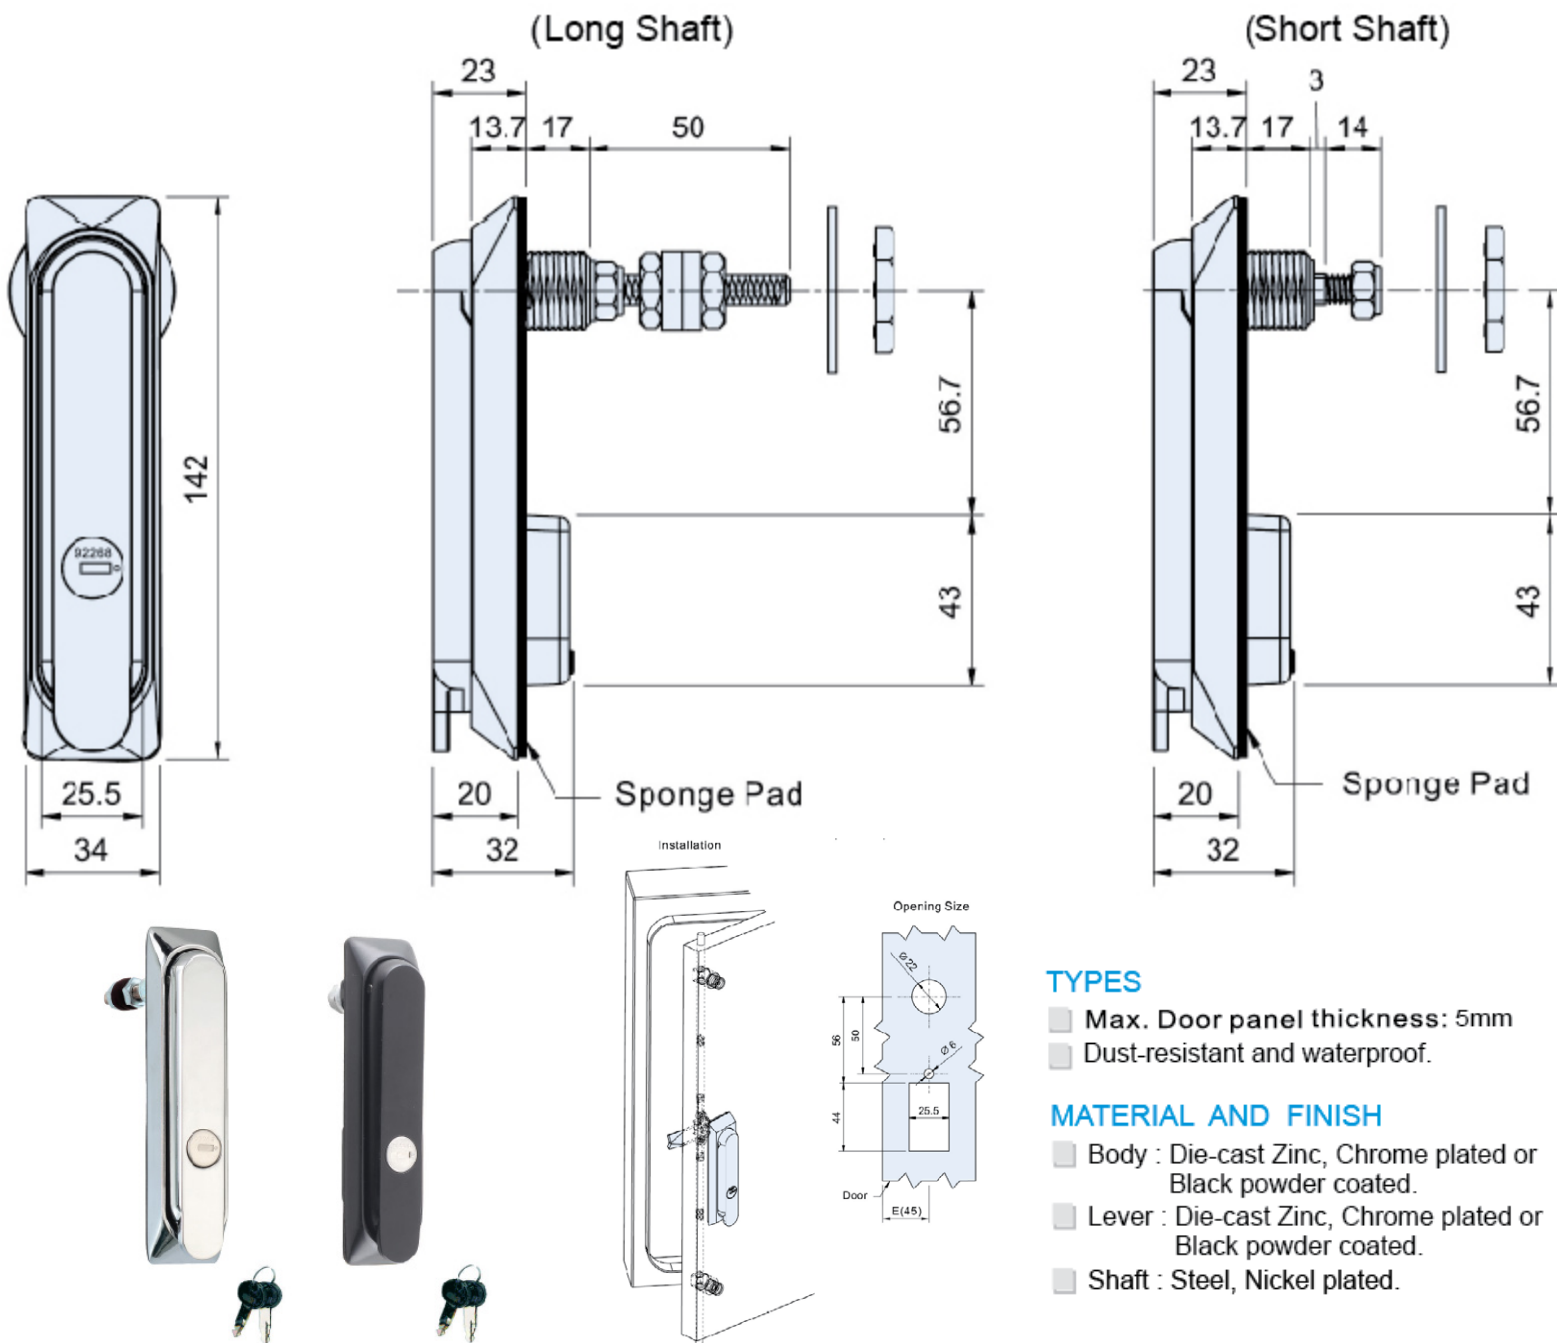

LOCKS & HANDLES

SWING HANDLE - KEY 92668

C21

Chrome & black swing handle KEY 92668 suited for switchboard industry, tool boxes, trade canopies, and campers.

PART NO.	DESCRIPTION
AS-GH1107KEYCLS	Chrome swing handle KEY 92668 suited for switchboard industry, tool boxes, trade canopies, and campers
AS-GH1107KEYBLS	Black swing handle KEY 92668 suited for switchboard industry, tool boxes, trade canopies, and campers