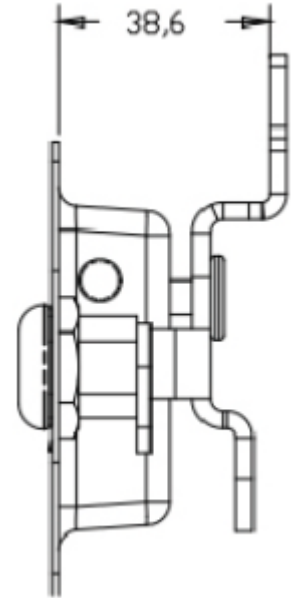

# BODY HARDWARE

## Small paddle handle with hook

B33

PART NO.	DESCRIPTION
NS4806SSMNO.510	Paddle handle stainless steel key locking.

**I.R.S.**  
Build With Quality

RUBBER  
HARDWARE  
TAPES  
SEALANTS

1300 767 567

www.indrub.com.au