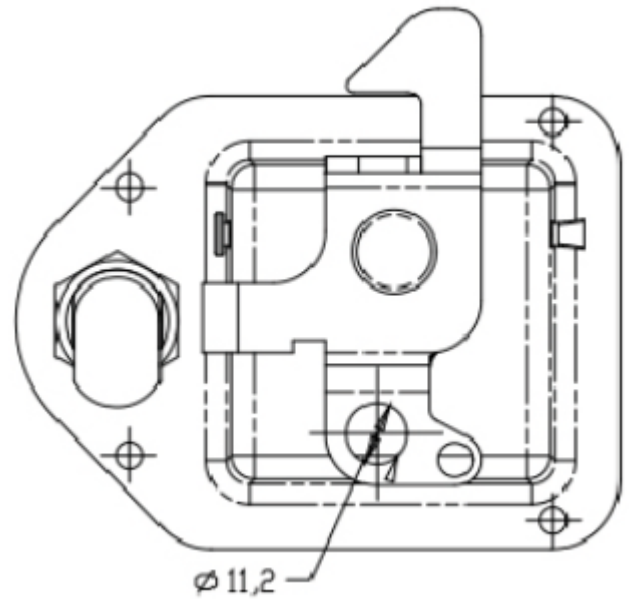

## Small paddle handle with hook

B33

PART NO.	DESCRIPTION
NS4806SSMNO.510	Paddle handle stainless steel key locking.

**I.R.S.**  
Build With Quality

RUBBER  
HARDWARE  
TAPES  
SEALANTS

1300 767 567

www.indrub.com.au