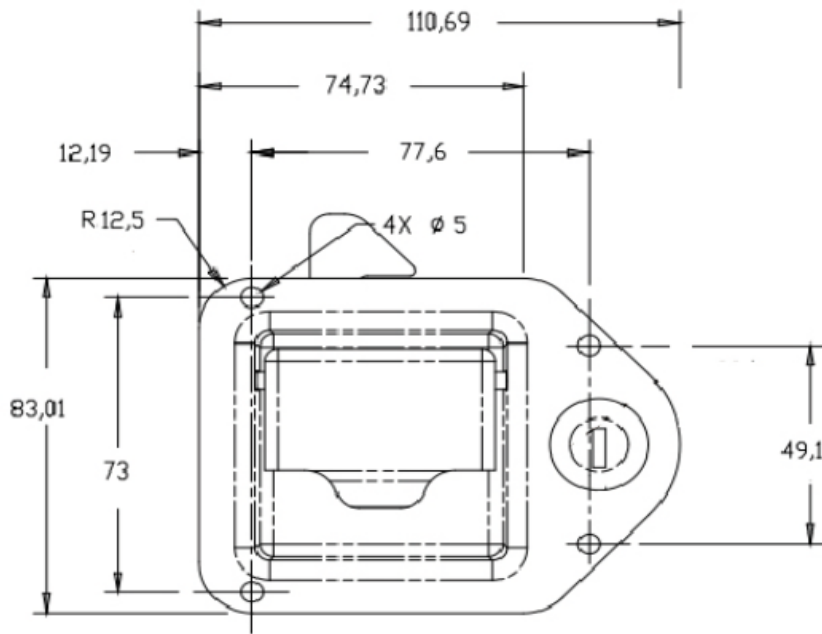

## Small paddle handle with hook

B33

PART NO.	DESCRIPTION
NS4806SSMNO.510	Paddle handle stainless steel key locking.

**I.R.S.**  
Build With Quality

RUBBER  
HARDWARE  
TAPES  
SEALANTS

1300 767 567

www.indrub.com.au