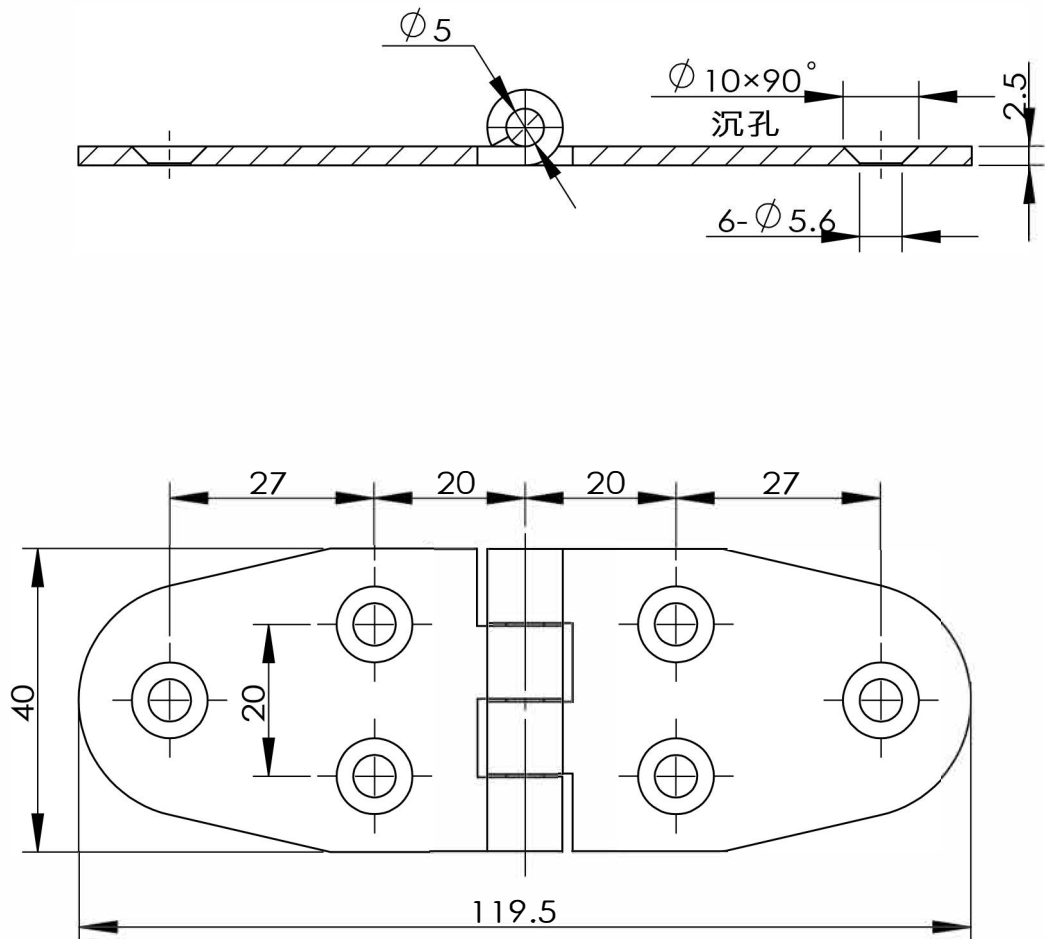

Stainless Steel Butt hinge

NSCL238x119.5

Electrolysis Satin finish Stainless Steel 304 butt hinge 40MM

wide X 119.5MM length X 2.5MM thick 304 grade with 6 counter

sunk mounting holes

I.R.S.

Build With Quality