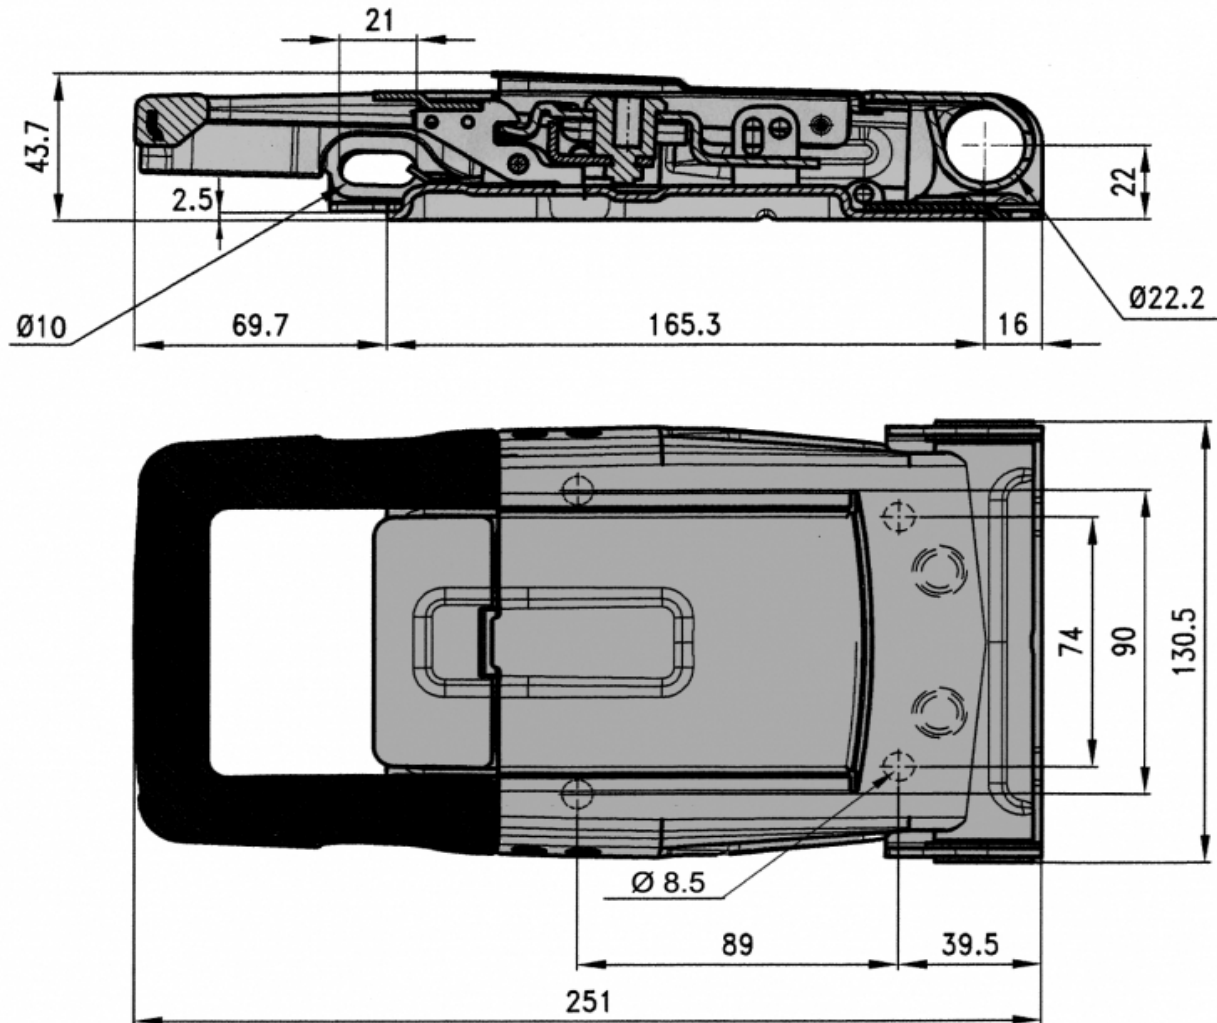

BODY HARDWARE

B34

External handle stainless steel

PART NO.	DESCRIPTION
PL0719-25948	External handle designed for opening from inside

I.R.S.
Build With Quality

RUBBER
HARDWARE
TAPES
SEALANTS

1300 767 567

www.indrub.com.au