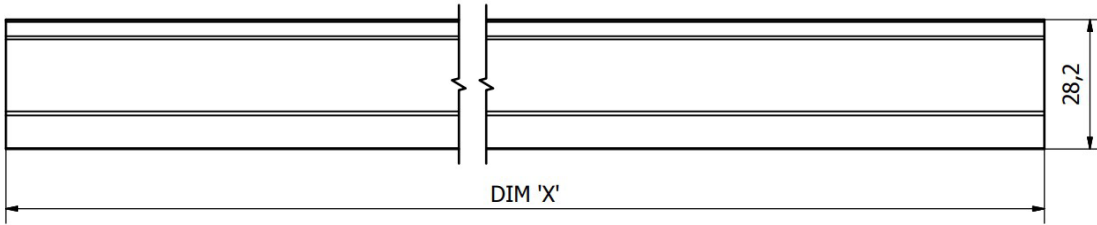

HINGES

PVC Centaflex Hinge

D21

PART NO.	Length (mm)	Finish	Material		
JA2231-030	3000	Black	Co-Extruded PVC		

I.R.S.
Build With Quality

RUBBER
HARDWARE
TAPES
SEALANTS

1300 767 567

www.indrub.com.au