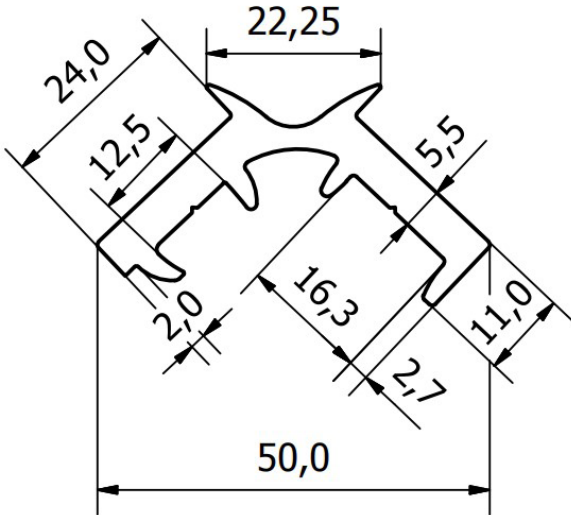

HINGES

PVC Centaflex Hinge

D21

PART NO.	Length (mm)	Finish	Material		
JA2231-030	3000	Black	Co-Extruded PVC		

I.R.S.
Build With Quality

RUBBER
HARDWARE
TAPES
SEALANTS

1300 767 567

www.indrub.com.au