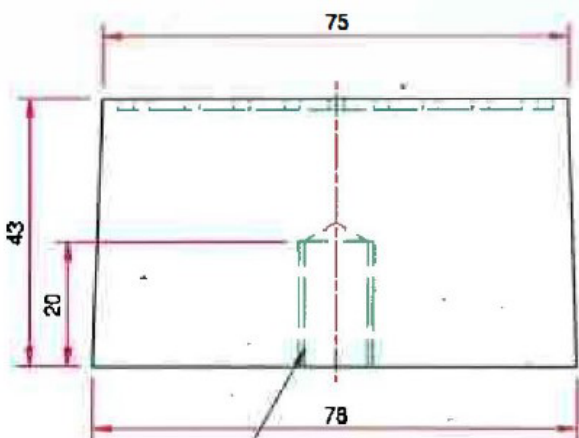

## EPDM Rubber Buffer

ISO VIEW  
SCALE 1 : 1

M12x1,75 - 6H

SIDE VIEW  
SCALE 1 : 1

Rubbish truck rubber buffer

PART NO.	DESCRIPTION
RMM176SPEPDM	EPDM Rubber Buffer bolt-on internal thread

**I.R.S.**  
Build With Quality