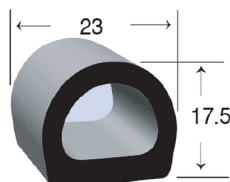

100MT

RS50449AHC

15.5MM W X 12MM H D-1-FINN 3M ADHESIVE EPDM SEAL

100MT

RS5036AH

17.5MM W X 17.5MM H D-1-FINN 3M ADHESIVE EPDM SEAL

50MT

RS9187

18MM W X 14MM H D-2-FINN 3M ADHESIVE EPDM SEAL

50MT

RS774

19MM W X 15MM H D 3M ADHESIVE EPDM SEAL

50MT

RS768

23MM W X 17.5MM H D 3M ADHESIVE EPDM SEAL

30MT

RS772-1

25MM W X 25MM H D 3M VST ADHESIVE EPDM SEAL

30MT

RUBBER DIMENSION TOLERANCE +/- 5%

I.R.S.
Build With Quality

RUBBER
HARDWARE
TAPES
SEALANTS

1300 767 567

www.indrub.com.au