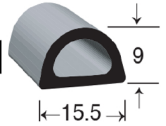

SPONGE EXTRUSION

EPDM UV STABLE SELF ADHESIVE SEALS

COIL SIZE

RS788

15MM W X 9MM H RIB-TOP 3M ADHESIVE EPDM SEAL

100MT

RS509777AH

15.5MM W X 9MM H D 3M ADHESIVE EPDM SEAL SM

100MT

RS50449AHC

15.5MM W X 12MM H D-1-FINN 3M ADHESIVE EPDM SEAL

100MT

RS5036AH

17.5MM W X 17.5MM H D-1-FINN 3M ADHESIVE EPDM SEAL

50MT

RS9187

18MM W X 14MM H D-2-FINN 3M ADHESIVE EPDM SEAL

50MT

RS774

19MM W X 15MM H D 3M ADHESIVE EPDM SEAL

50MT

RS768

23MM W X 17.5MM H D 3M ADHESIVE EPDM SEAL

30MT

RS772-1

25MM W X 25MM H D 3M VST ADHESIVE EPDM SEAL

30MT

RUBBER DIMENSION TOLERANCE +/- 5%

I.R.S.
Build With Quality

RUBBER
HARDWARE
TAPES
SEALANTS

1300 767 567

www.indrub.com.au