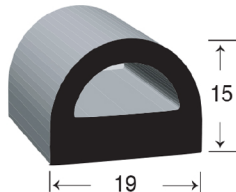

SPONGE EXTRUSION

EPDM UV STABLE SELF ADHESIVE SEALS

COIL SIZE

RS788

15MM W X 9MM H RIB-TOP 3M ADHESIVE EPDM SEAL

100MT

RS509777AH

15.5MM W X 9MM H D 3M ADHESIVE EPDM SEAL SM

100MT

RS50449AHC

15.5MM W X 12MM H D-1-FINN 3M ADHESIVE EPDM SEAL

100MT

RS5036AH

17.5MM W X 17.5MM H D-1-FINN 3M ADHESIVE EPDM SEAL

50MT

RS9187

18MM W X 14MM H D-2-FINN 3M ADHESIVE EPDM SEAL

50MT

RS774

19MM W X 15MM H D 3M ADHESIVE EPDM SEAL

50MT

RS768

23MM W X 17.5MM H D 3M ADHESIVE EPDM SEAL

30MT

RS772-1

25MM W X 25MM H D 3M VST ADHESIVE EPDM SEAL

30MT

RUBBER DIMENSION TOLERANCE +/- 5%

I.R.S.
Build With Quality

RUBBER
HARDWARE
TAPES
SEALANTS

1300 767 567

www.indrub.com.au