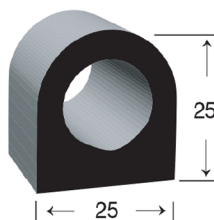

SPONGE EXTRUSION

EPDM UV STABLE SELF ADHESIVE SEALS

COIL SIZE

RS788

15MM W X 9MM H RIB-TOP 3M ADHESIVE EPDM SEAL

100MT

RS509777AH

15.5MM W X 9MM H D 3M ADHESIVE EPDM SEAL SM

100MT

RS50449AHC

15.5MM W X 12MM H D-1-FINN 3M ADHESIVE EPDM SEAL

100MT

RS5036AH

17.5MM W X 17.5MM H D-1-FINN 3M ADHESIVE EPDM SEAL

50MT

RS9187

18MM W X 14MM H D-2-FINN 3M ADHESIVE EPDM SEAL

50MT

RS774

19MM W X 15MM H D 3M ADHESIVE EPDM SEAL

50MT

RS768

23MM W X 17.5MM H D 3M ADHESIVE EPDM SEAL

30MT

RS772-1

25MM W X 25MM H D 3M VST ADHESIVE EPDM SEAL

30MT

RUBBER DIMENSION TOLERANCE +/- 5%

I.R.S.
Build With Quality

RUBBER
HARDWARE
TAPES
SEALANTS

1300 767 567

www.indrub.com.au