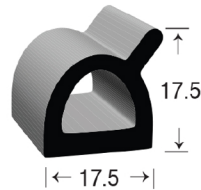

SPONGE EXTRUSION

EPDM UV STABLE SELF ADHESIVE SEALS

COIL SIZE

RS788

15MM W X 9MM H RIB-TOP 3M ADHESIVE EPDM SEAL

100MT

RS509777AH

15.5MM W X 9MM H D 3M ADHESIVE EPDM SEAL SM

100MT

RS50449AHC

15.5MM W X 12MM H D-1-FINN 3M ADHESIVE EPDM SEAL

100MT

RS5036AH

17.5MM W X 17.5MM H D-1-FINN 3M ADHESIVE EPDM SEAL

50MT

RS9187

18MM W X 14MM H D-2-FINN 3M ADHESIVE EPDM SEAL

50MT

RS774

19MM W X 15MM H D 3M ADHESIVE EPDM SEAL

50MT

RS768

23MM W X 17.5MM H D 3M ADHESIVE EPDM SEAL

30MT

RS772-1

25MM W X 25MM H D 3M VST ADHESIVE EPDM SEAL

30MT

RUBBER DIMENSION TOLERANCE +/- 5%

I.R.S.
Build With Quality

RUBBER
HARDWARE
TAPES
SEALANTS

1300 767 567

www.indrub.com.au