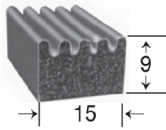

SPONGE EXTRUSION

EPDM UV STABLE SELF ADHESIVE SEALS

COIL SIZE

RS788

15MM W X 9MM H RIB-TOP 3M ADHESIVE EPDM SEAL

100MT

RS509777AH

15.5MM W X 9MM H D 3M ADHESIVE EPDM SEAL SM

100MT

RS50449AHC

15.5MM W X 12MM H D-1-FINN 3M ADHESIVE EPDM SEAL

100MT

RS5036AH

17.5MM W X 17.5MM H D-1-FINN 3M ADHESIVE EPDM SEAL

50MT

RS9187

18MM W X 14MM H D-2-FINN 3M ADHESIVE EPDM SEAL

50MT

RS774

19MM W X 15MM H D 3M ADHESIVE EPDM SEAL

50MT

RS768

23MM W X 17.5MM H D 3M ADHESIVE EPDM SEAL

30MT

RS772-1

25MM W X 25MM H D 3M VST ADHESIVE EPDM SEAL

30MT

RUBBER DIMENSION TOLERANCE +/- 5%

I.R.S.
Build With Quality

RUBBER
HARDWARE
TAPES
SEALANTS

1300 767 567

www.indrub.com.au