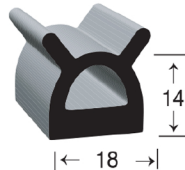

SPONGE EXTRUSION

EPDM UV STABLE SELF ADHESIVE SEALS

COIL SIZE

RS788

15MM W X 9MM H RIB-TOP 3M ADHESIVE EPDM SEAL

100MT

RS509777AH

15.5MM W X 9MM H D 3M ADHESIVE EPDM SEAL SM

100MT

RS50449AHC

15.5MM W X 12MM H D-1-FINN 3M ADHESIVE EPDM SEAL

100MT

RS5036AH

17.5MM W X 17.5MM H D-1-FINN 3M ADHESIVE EPDM SEAL

50MT

RS9187

18MM W X 14MM H D-2-FINN 3M ADHESIVE EPDM SEAL

50MT

RS774

19MM W X 15MM H D 3M ADHESIVE EPDM SEAL

50MT

RS768

23MM W X 17.5MM H D 3M ADHESIVE EPDM SEAL

30MT

RS772-1

25MM W X 25MM H D 3M VST ADHESIVE EPDM SEAL

30MT

RUBBER DIMENSION TOLERANCE +/- 5%

I.R.S.
Build With Quality

RUBBER
HARDWARE
TAPES
SEALANTS

1300 767 567

www.indrub.com.au