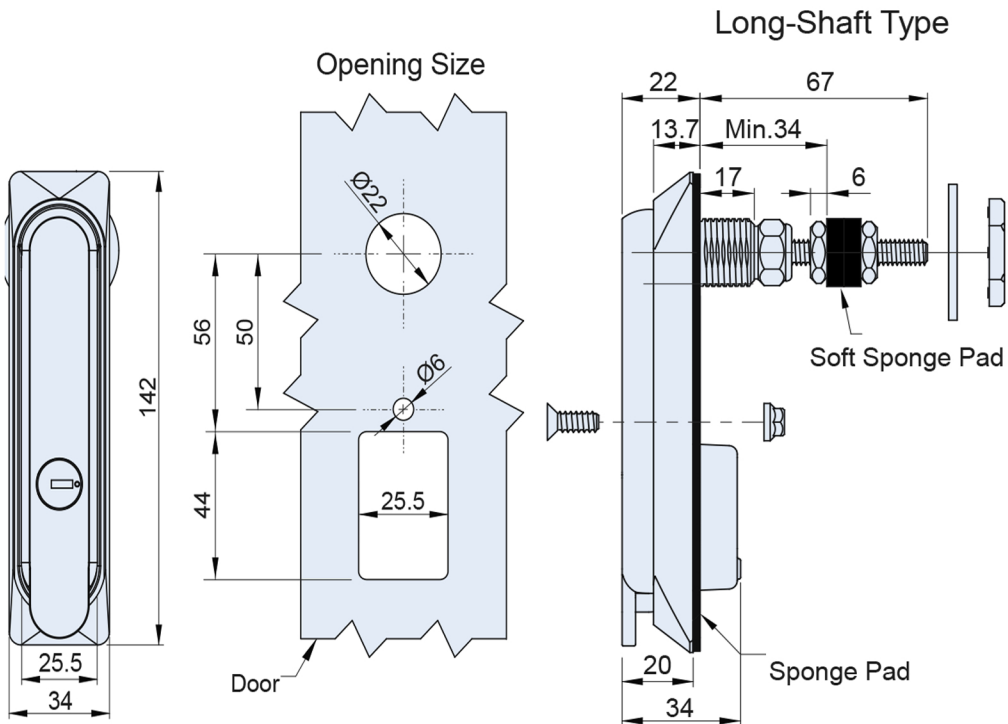

LOCKS & HANDLES

SWING HANDLE LONG-SHAFT

HANDLE FINISH :

CHROME / CHROME & BLACK / BLACK

KEY: 92268

AS-GH1107KEYCLS LONG-SHAFT
CHROME / CHROME KEY 92268

AS-GH1107KEYBLS LONG-SHAFT
BLACK / BLACK KEY 92268

- Body and Lever: Die-cast Zinc, Chrome plated or Black coated.
- Shaft : Steel, Nickel plated.
- Dust-resistant and waterproof (IP66).

Code	Description
AS-GH1107KEYCLS	Chrome swing handle KEY 92668 suited for switchboard industry, tool boxes, trade canopies, and campers
AS-GH1107KEYBLS	Black swing handle KEY 92668 suited for switchboard industry, tool boxes, trade canopies, and campers