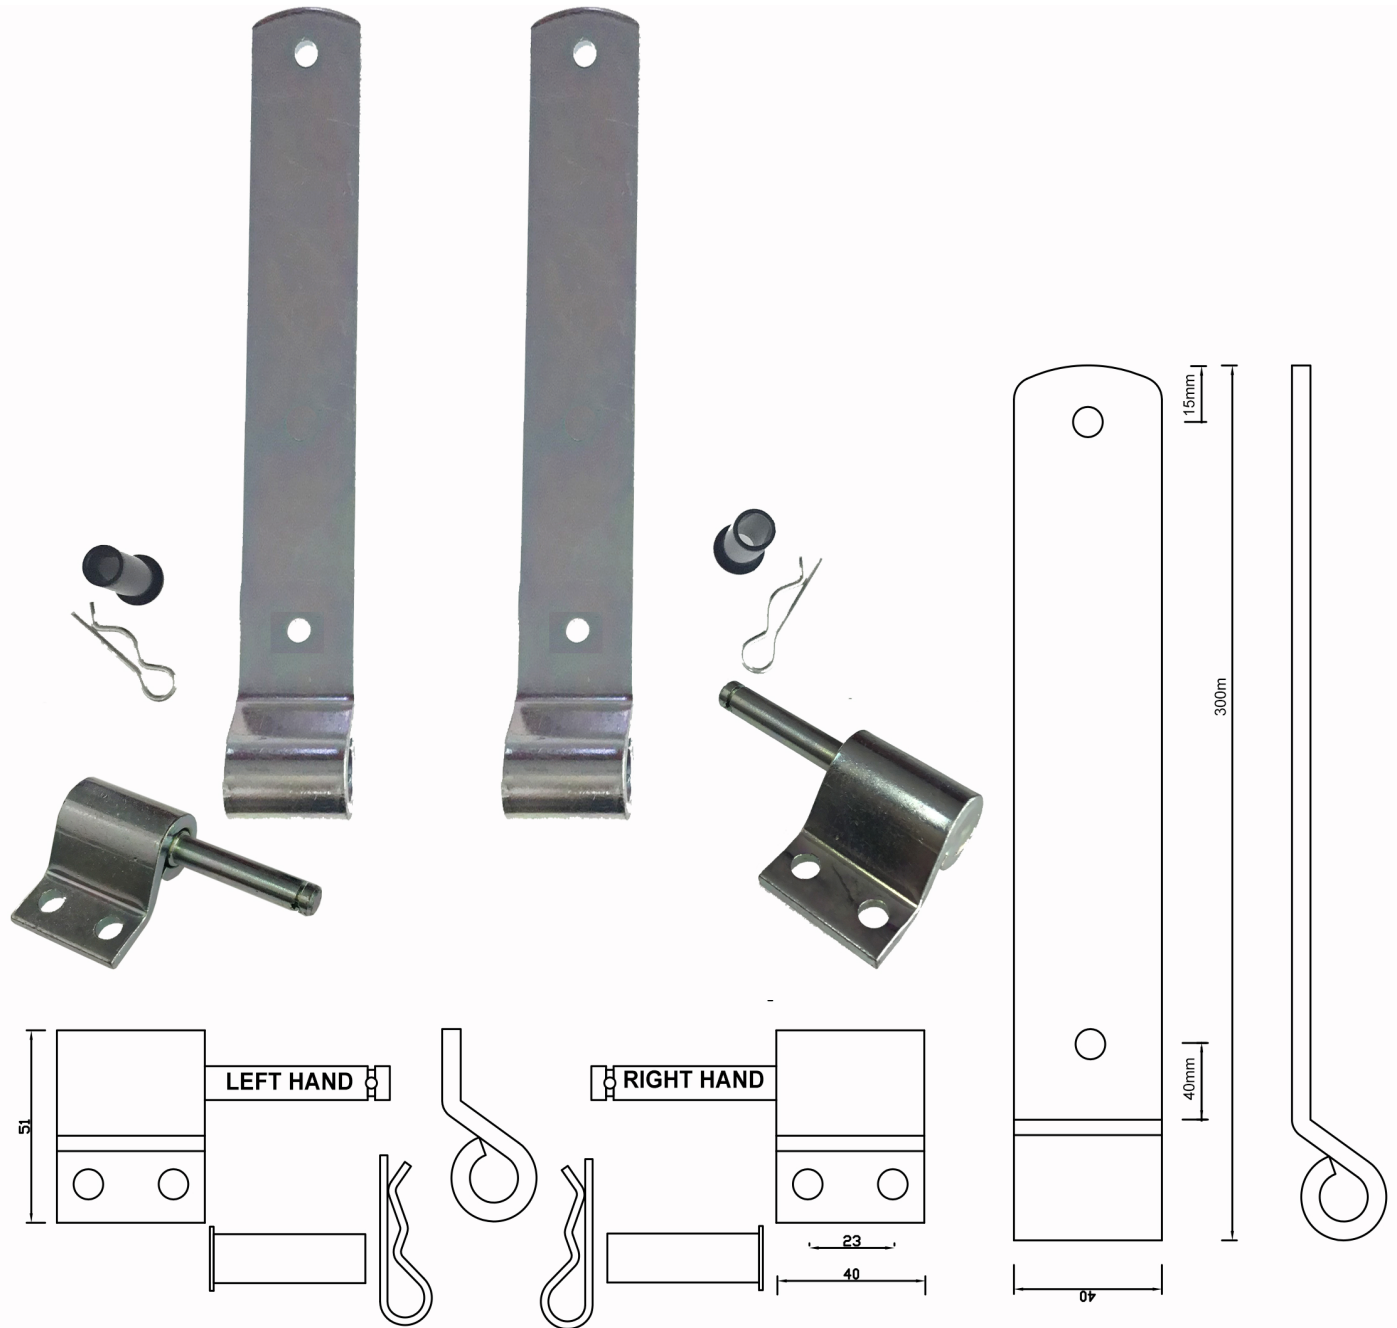

# HINGES

BHGY1159 HINGE KIT - 300MM - LH/RH

D25

PART NO.	DESCRIPTION	SIZE (MM)	COLOR	TYPE
BHGY1159HINGKITLH	UTE Tail gate hinge kit zinc plated bolt on	300mm blade length	Zinc Plate Silver	Kit
BHGY1159HINGKITRH	UTE Tail gate hinge kit zinc plated bolt on	300mm blade length	Zinc Plate Silver	Kit