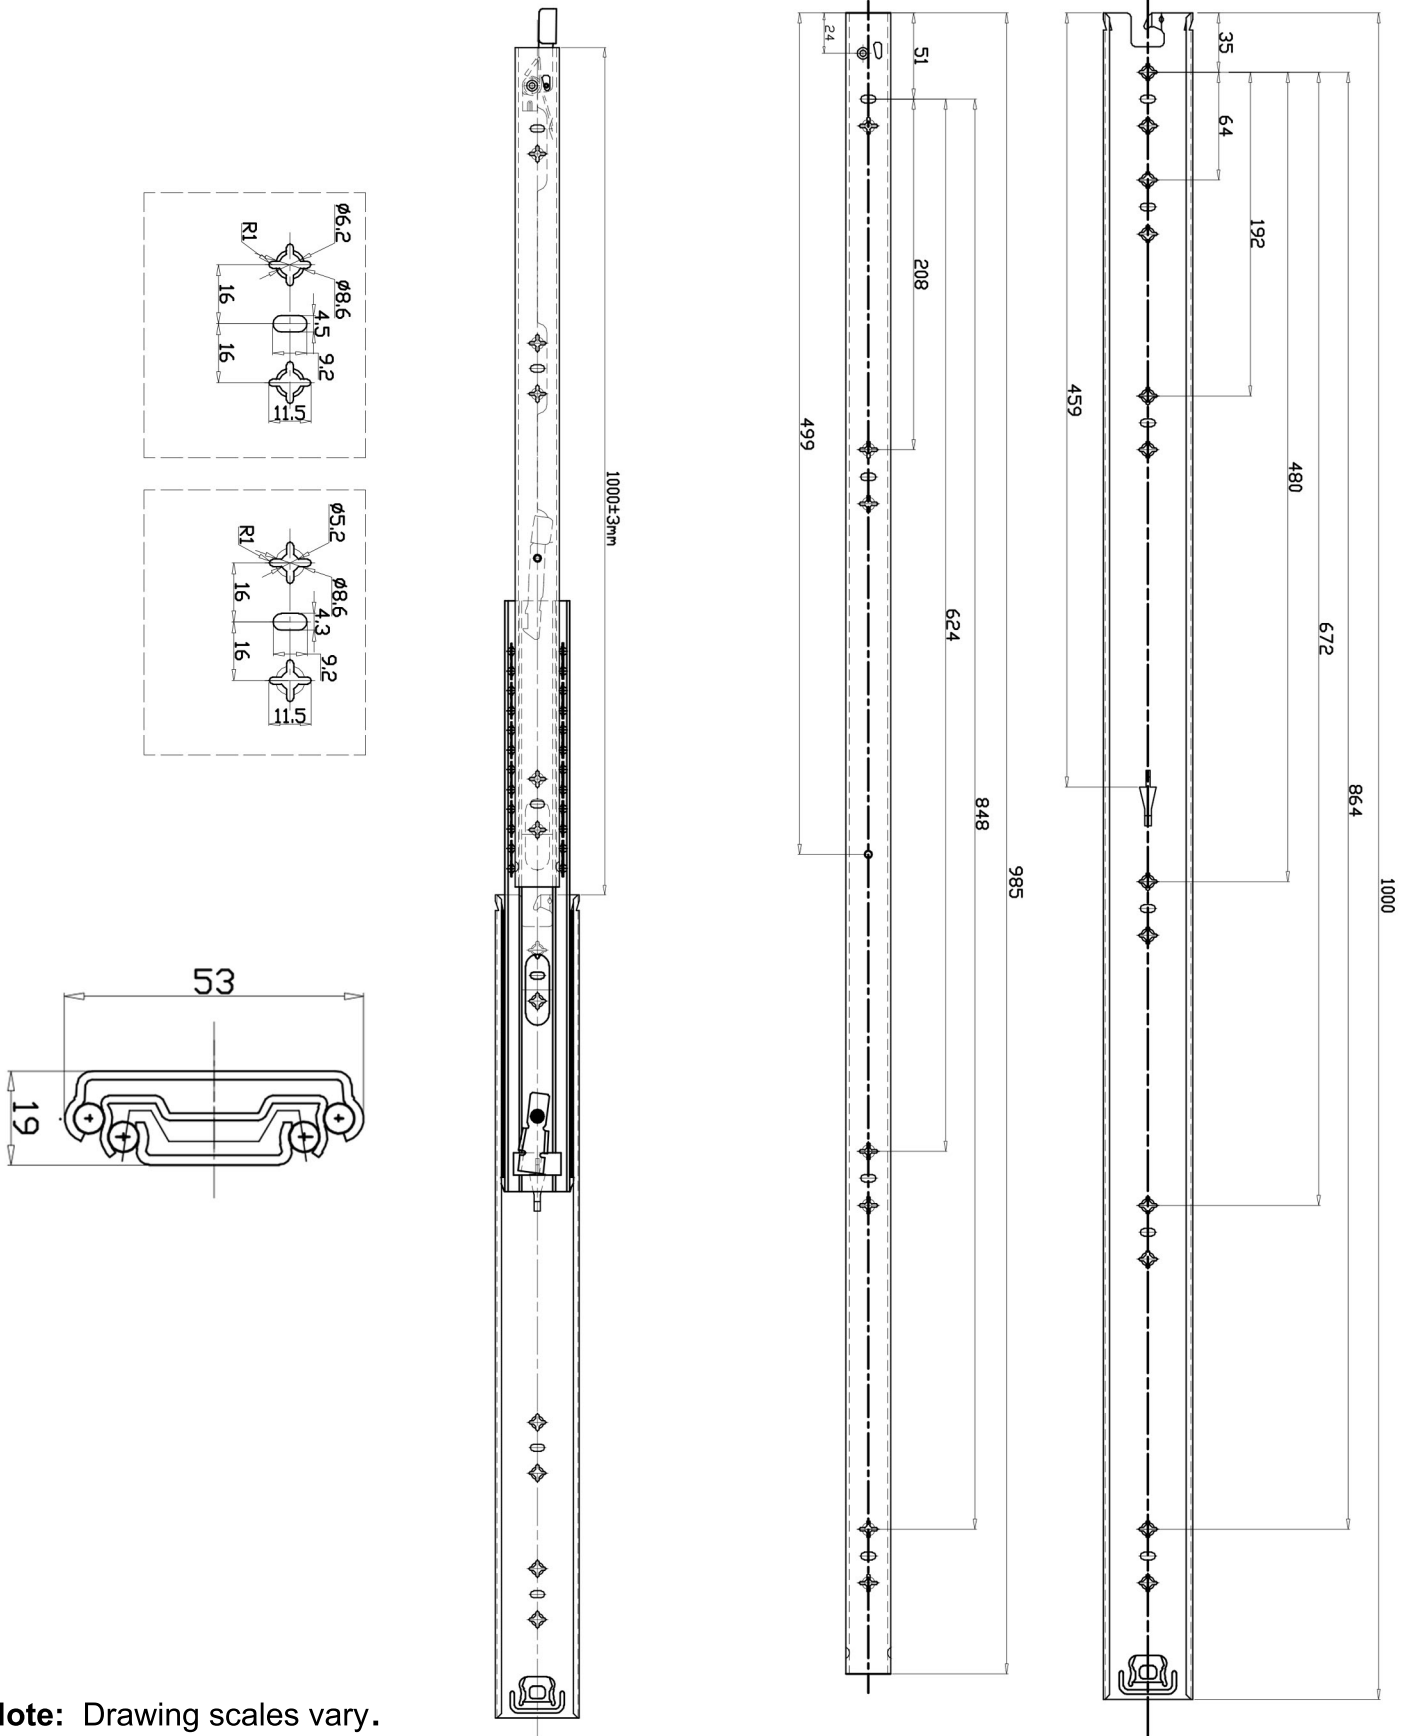

125KG DRAWER SLIDES (Locking) 1000mm

Note: Drawing scales vary.

FOR ENQUIRIES:

Call us on: 1300 767 567

WA Store: 102 Briggs Street Welshpool WA 6106

QLD Store: 2/17 Alexandra Place Murarrie QLD 4172

Email: websales@indrub.com.au

Web: www.indrub.com.au

I.R.S.

**RUBBER
HARDWARE
TAPES
SEALANTS**