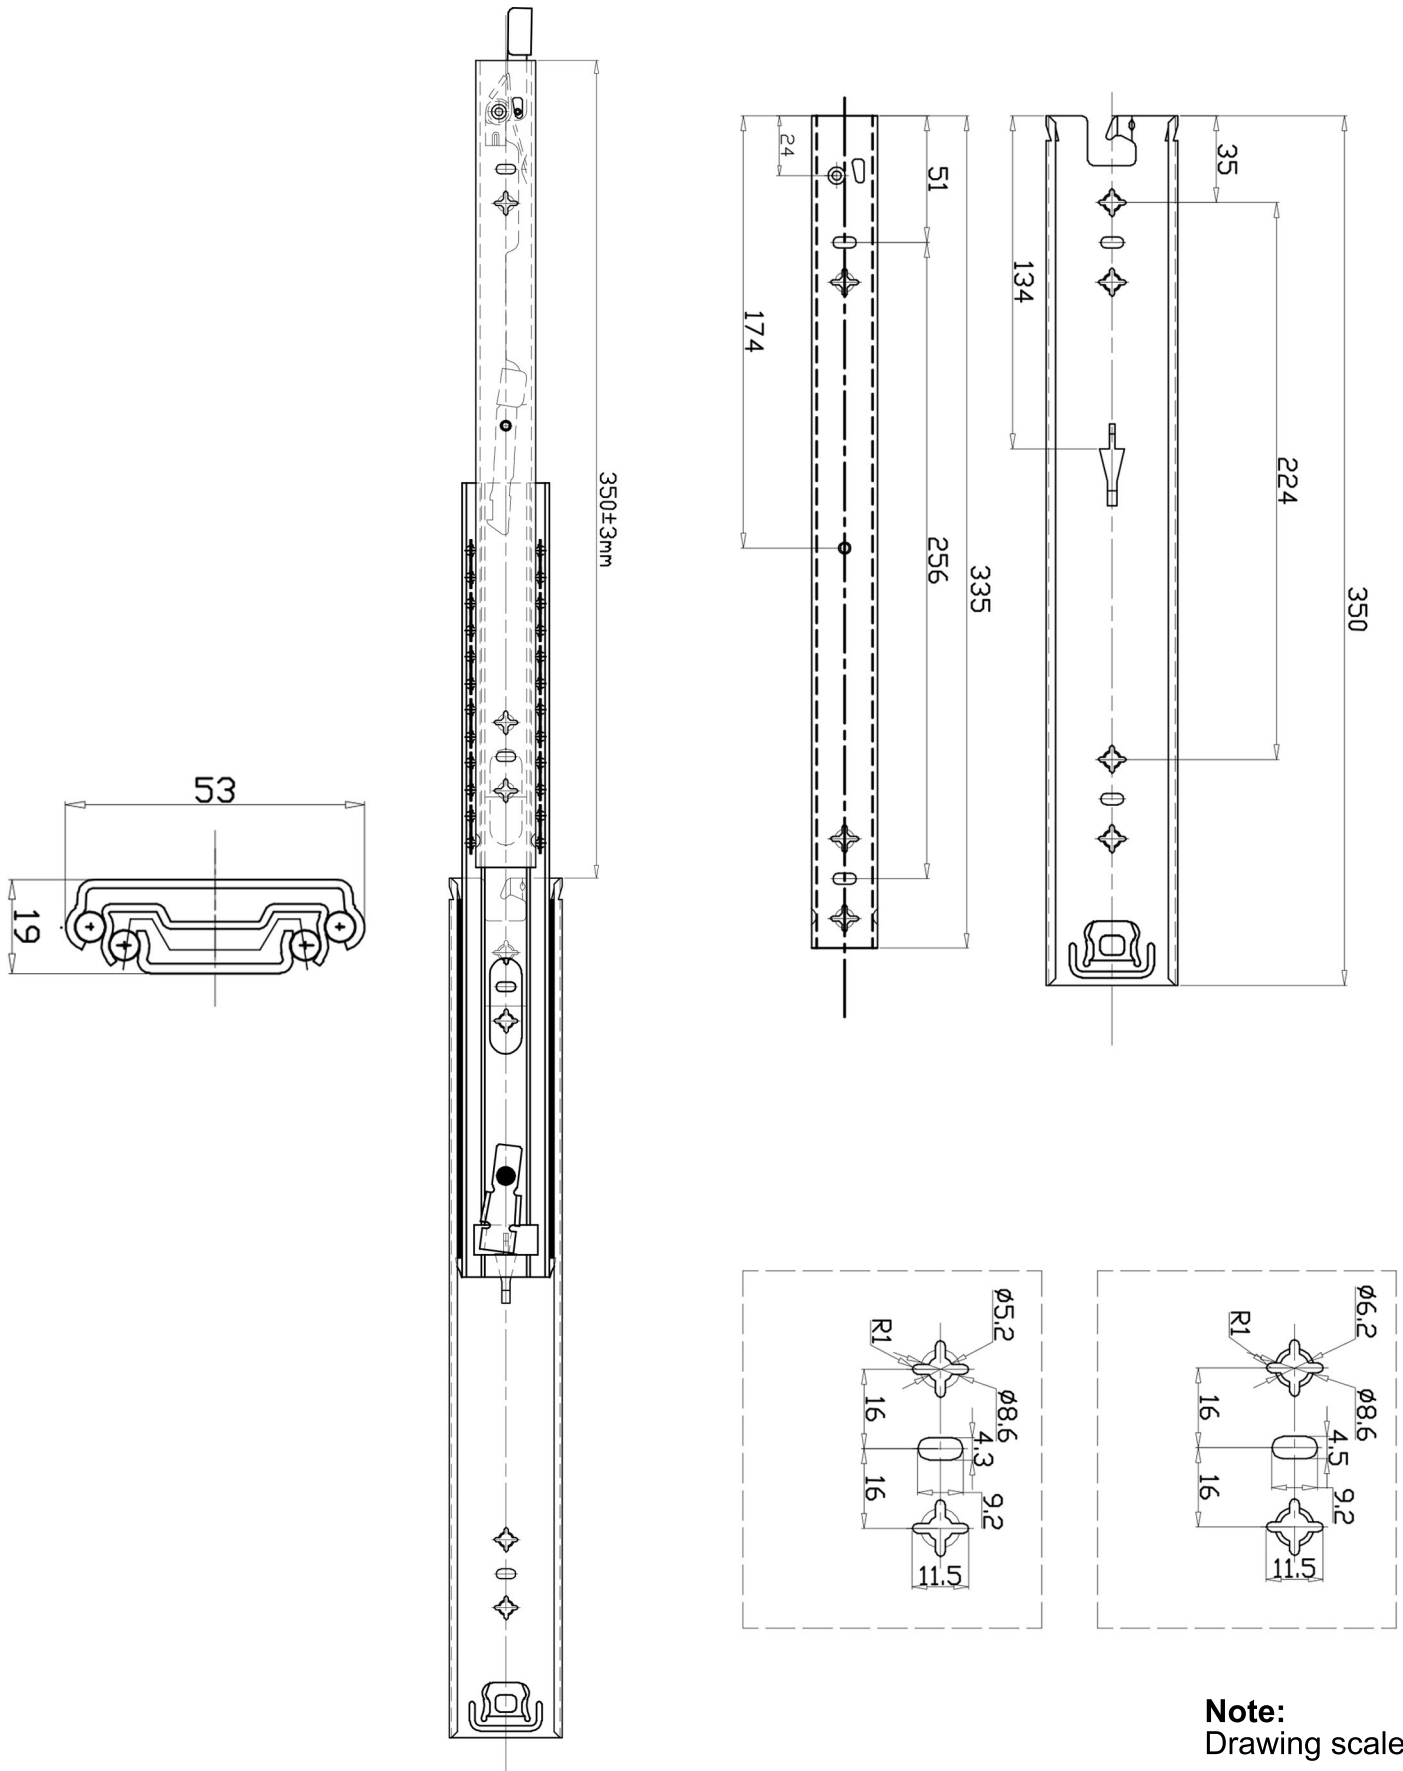

125KG DRAWER SLIDES (Locking) 350mm

Note:
Drawing scales vary.

FOR ENQUIRIES:

Call us on: 1300 767 567

WA Store: 102 Briggs Street Welshpool WA 6106

QLD Store: 2/17 Alexandra Place Murarrie QLD 4172

Email: websales@indrub.com.au