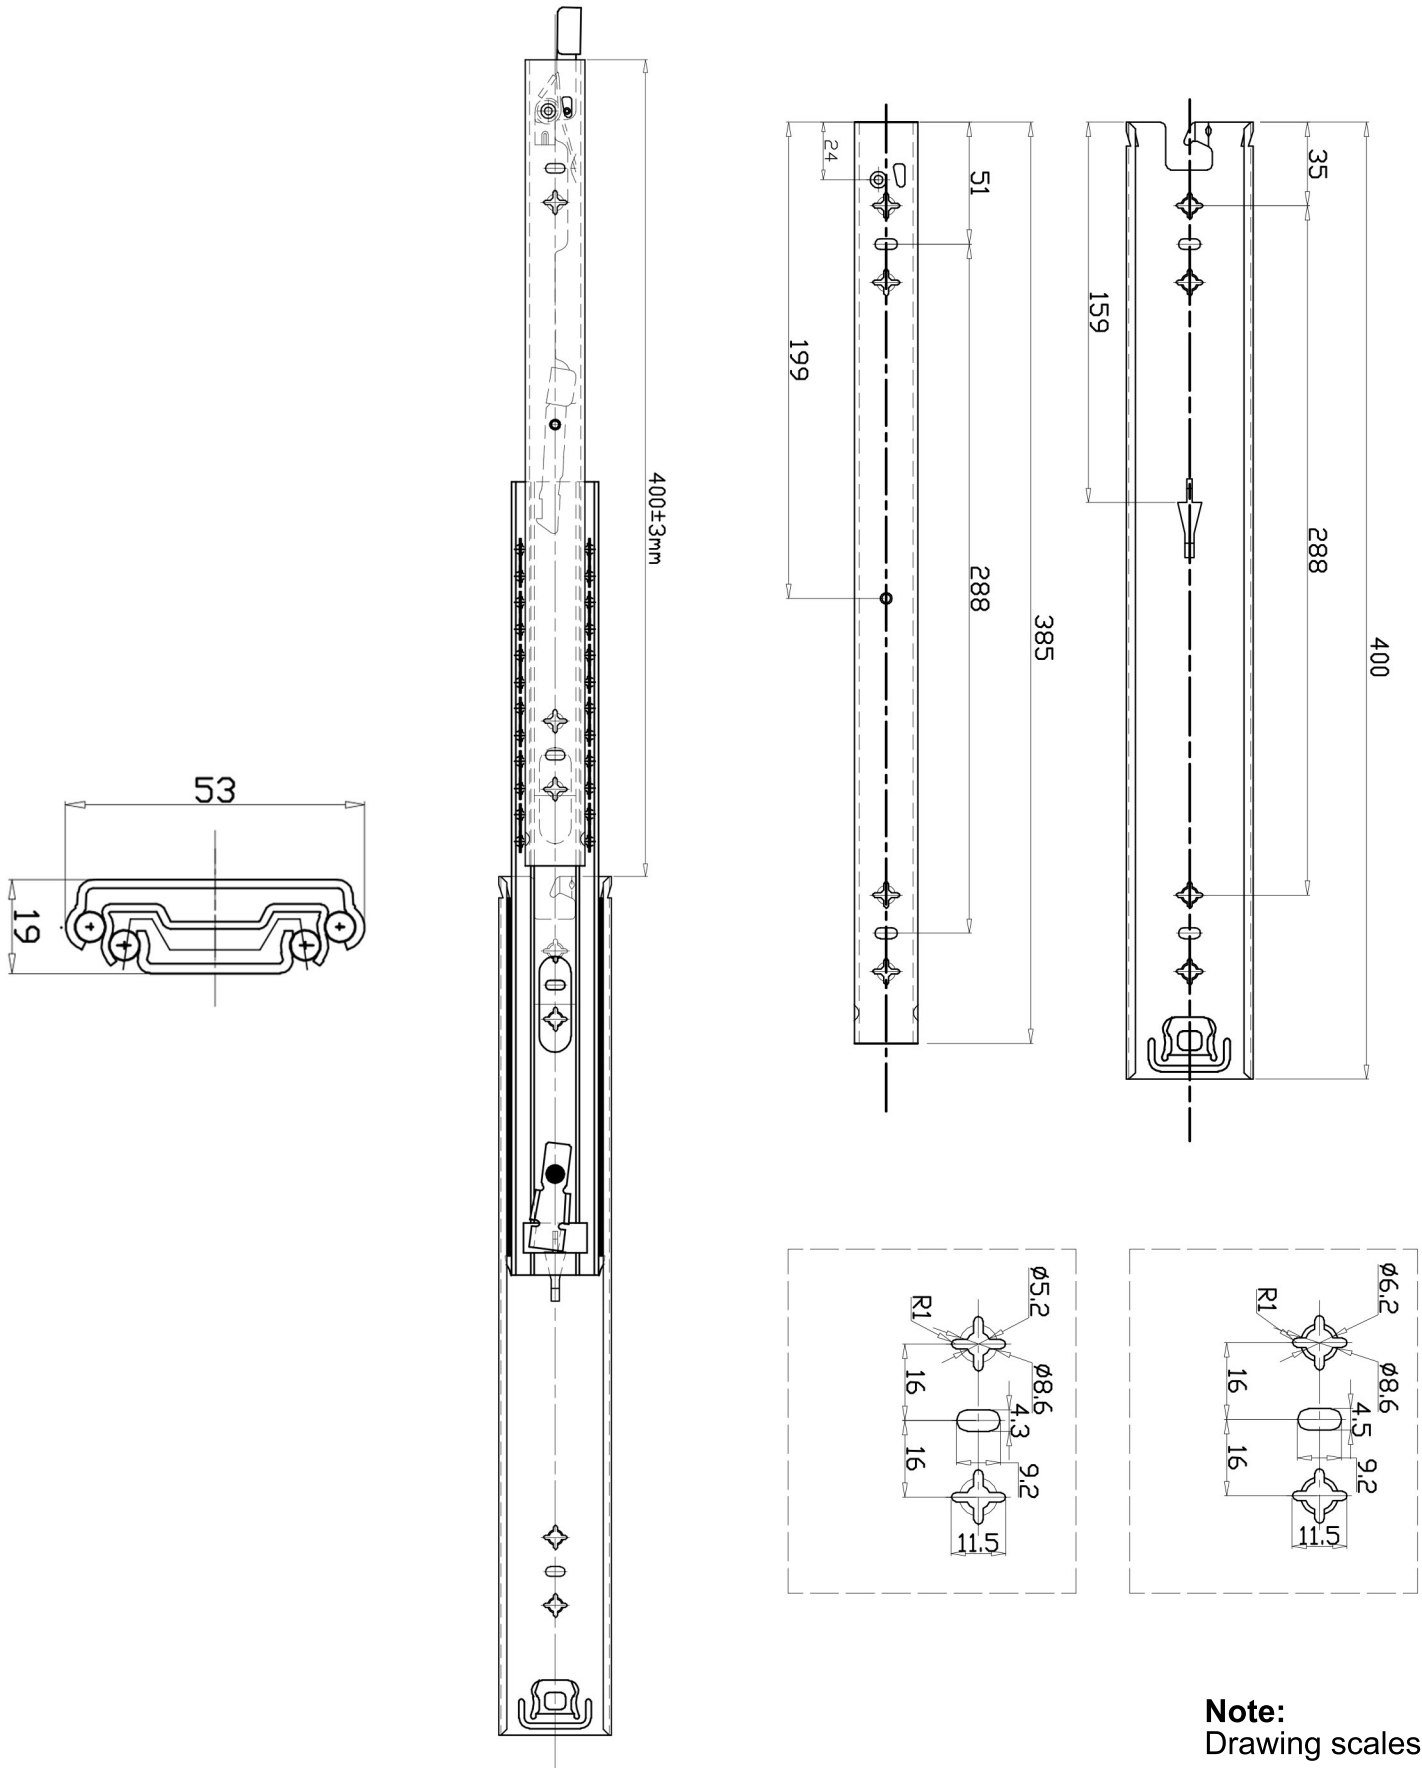

125KG DRAWER SLIDES (Locking) 400mm

Note:
Drawing scales vary.

FOR ENQUIRIES:

Call us on: 1300 767 567

WA Store: 102 Briggs Street Welshpool WA 6106

QLD Store: 2/17 Alexandra Place Murarrie QLD 4172

Email: websales@indrub.com.au