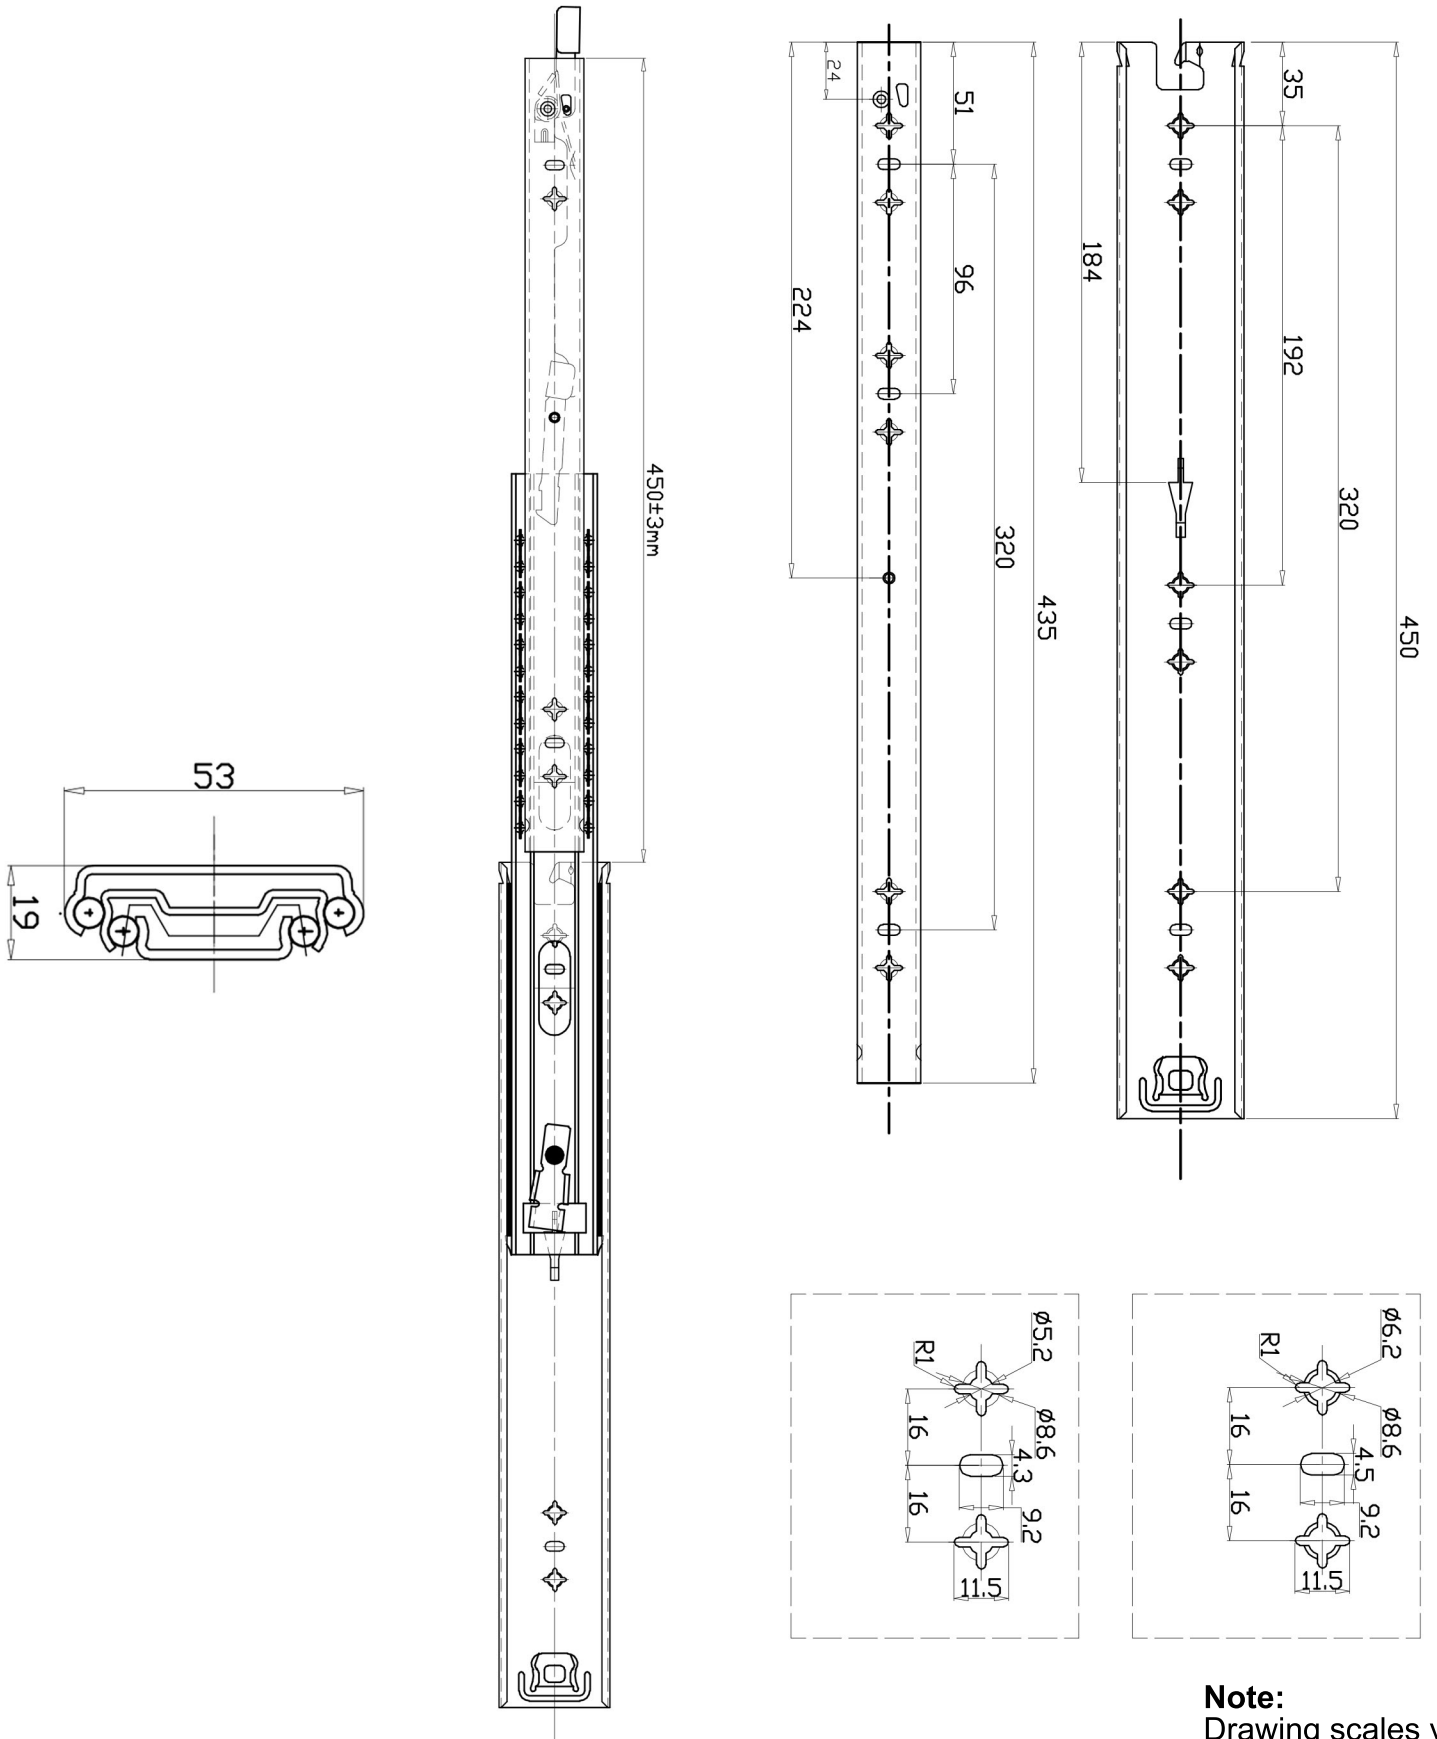

125KG DRAWER SLIDES (Locking) 450mm

Note:
Drawing scales vary.

FOR ENQUIRIES:

Call us on: 1300 767 567

WA Store: 102 Briggs Street Welshpool WA 6106

QLD Store: 2/17 Alexandra Place Murarrie QLD 4172

Email: websales@indrub.com.au