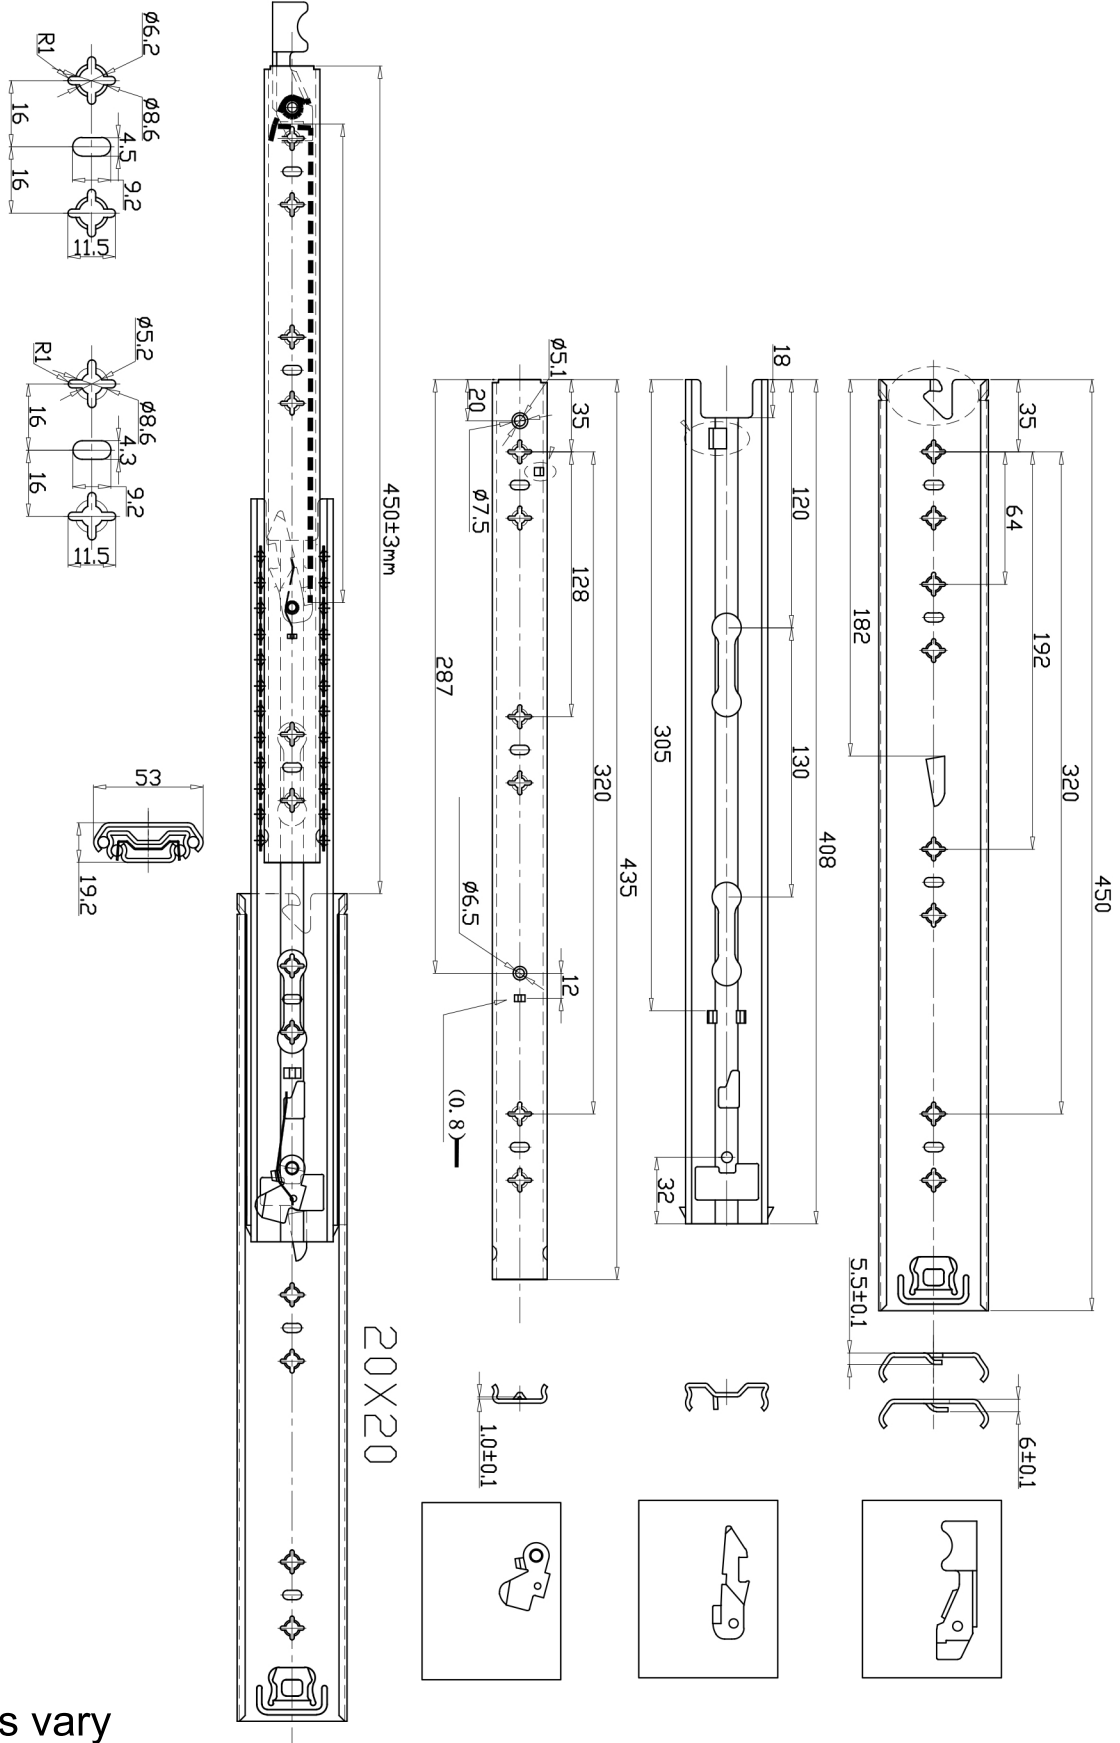

125KG Drawer Slides (Locking) 450mm

Note:
Drawing scales vary

FOR ENQUIRIES:

Call us on: 1300 767 567

Email: websales@indrub.com.au

Web: www.indrub.com.au

I.R.S.

**RUBBER
HARDWARE
TAPES
SEALANTS**