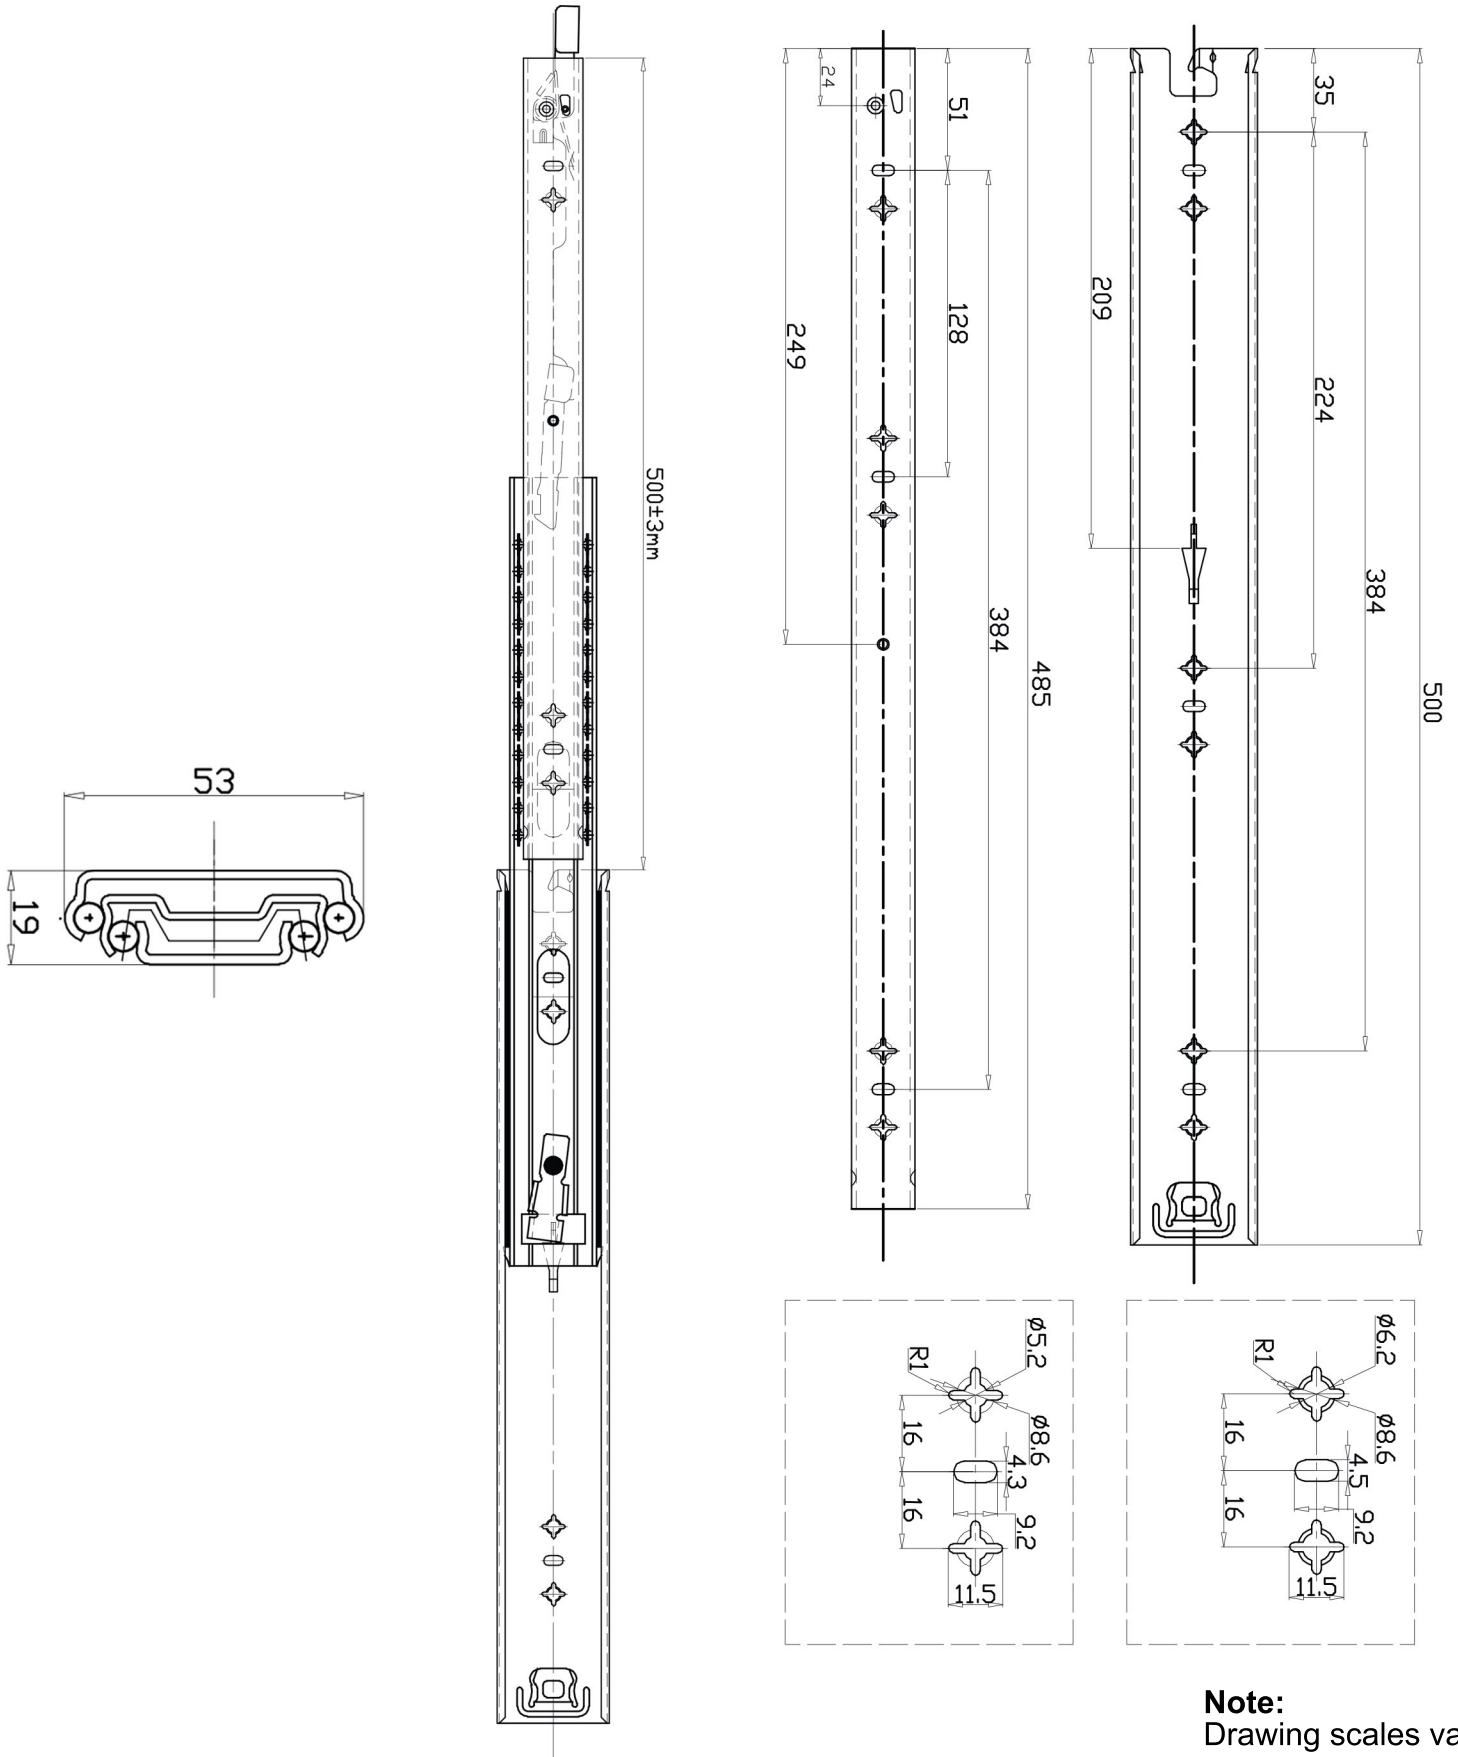

125KG DRAWER SLIDES (Locking) 500mm

Note:
Drawing scales vary.

FOR ENQUIRIES:

Call us on: 1300 767 567

WA Store: 102 Briggs Street Welshpool WA 6106

QLD Store: 2/17 Alexandra Place Murarrie QLD 4172

Email: websales@indrub.com.au