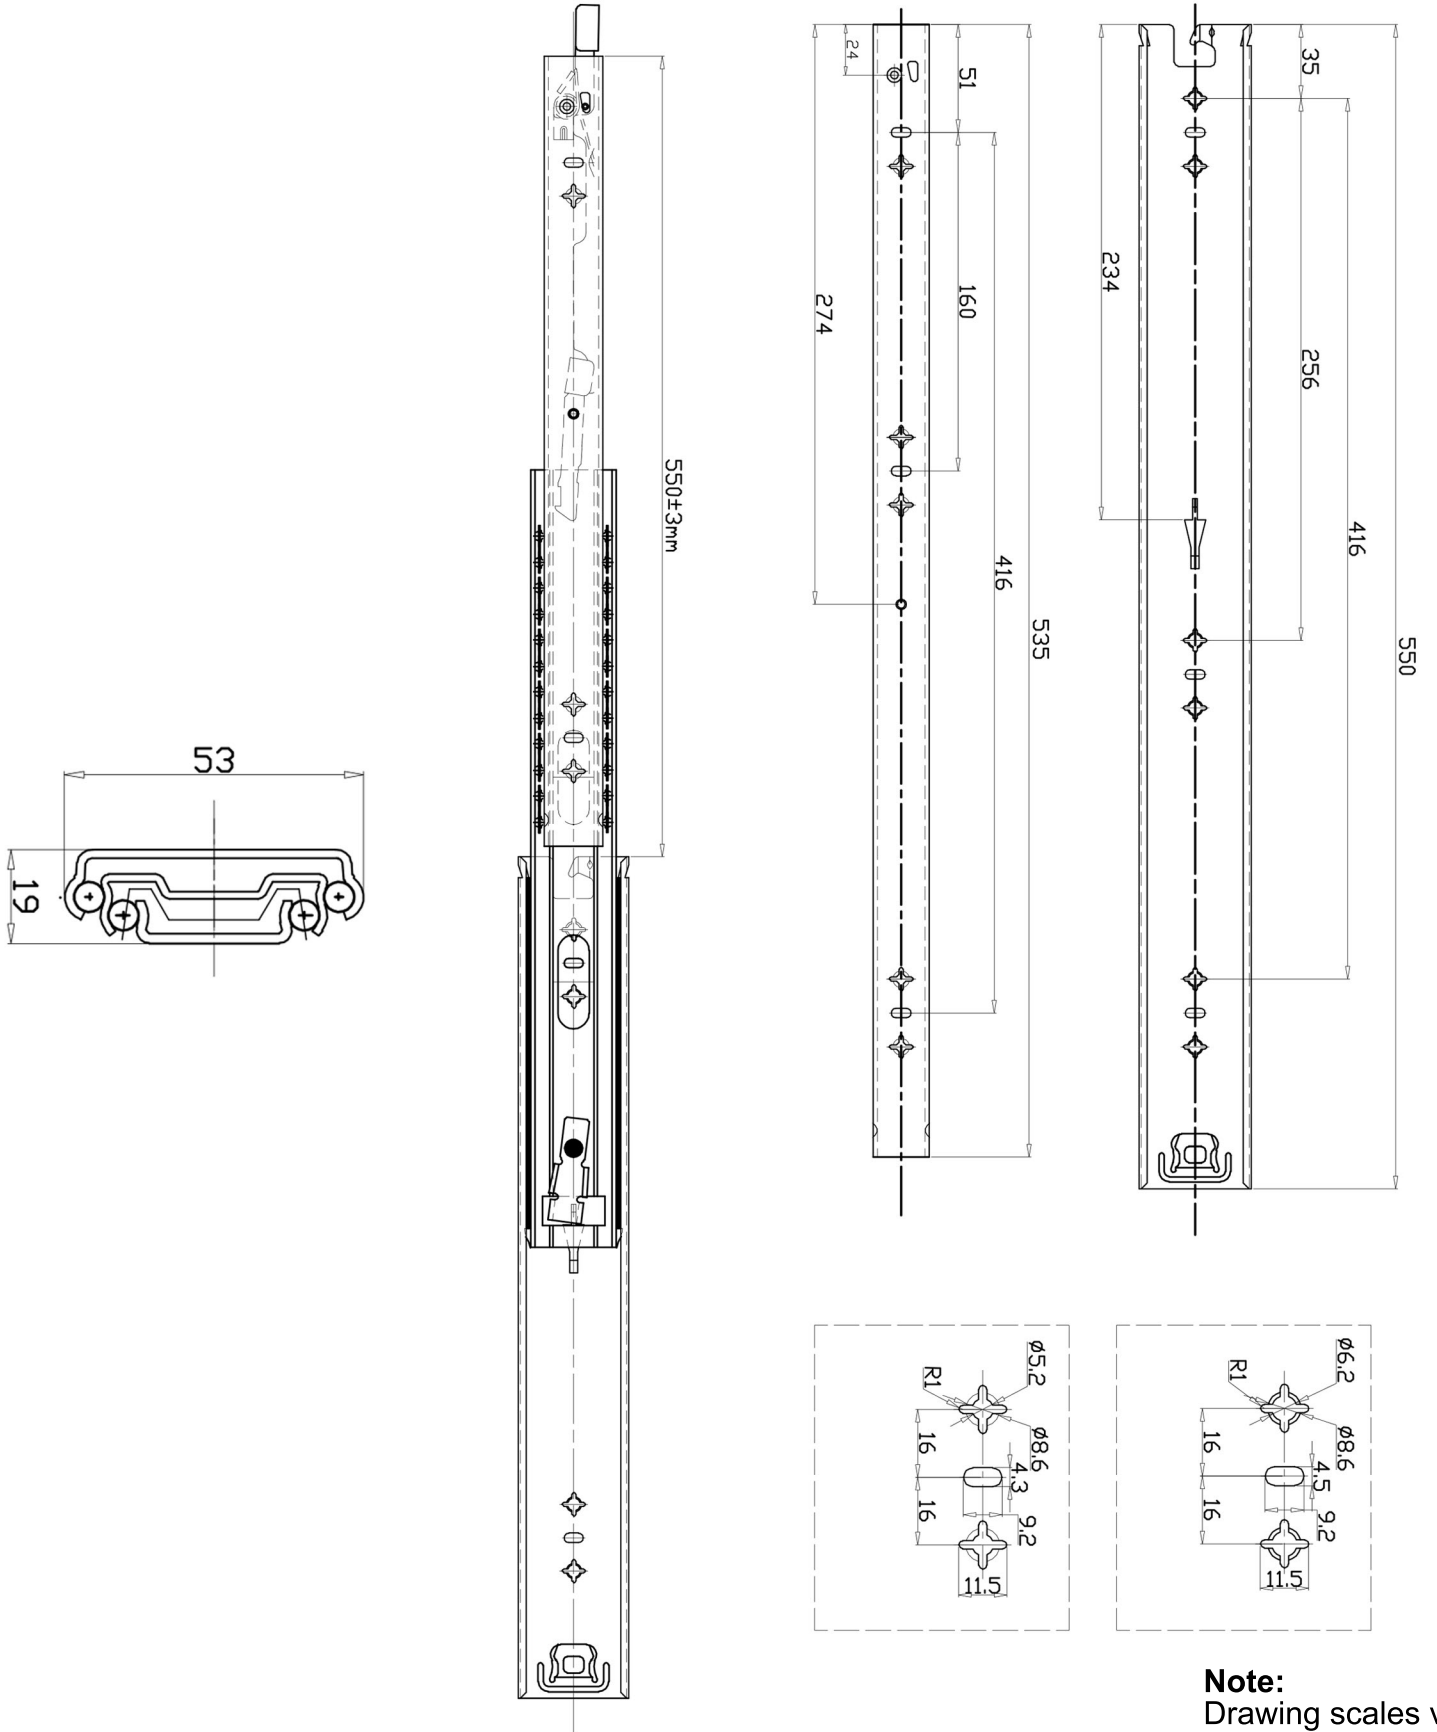

125KG DRAWER SLIDES (Locking) 550mm

Note:
Drawing scales vary.

FOR ENQUIRIES:

Call us on: 1300 767 567

WA Store: 102 Briggs Street Welshpool WA 6106

QLD Store: 2/17 Alexandra Place Murarrie QLD 4172

Email: websales@indrub.com.au